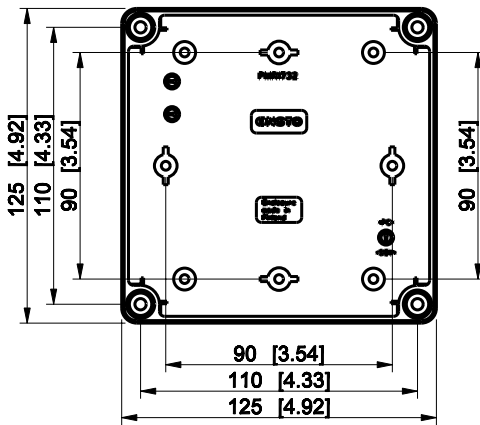

ID	Description	Date	By	Appr.
A				

Dimensions in mm [inches]

Material: Polycarbonate, fiberglass-reinforced	Color: RAL 7035
--	-----------------

Supplier: ENSTO	Tool No:	Weight [kg]: 0.18	Volume:
-----------------	----------	-------------------	---------

SPCP131304LG

Scale	Date	04.12.08
1:3	By	PKos
-	Checked	
-	Ctrl	

Replaces:	
Replaced:	
Drw No:	- A
Ref:	Cubo S
Code:	SPCP131304LG
Sheet No:	

model SPCP131304LG PART  
drawing CUBOS\_3\_DRAWING