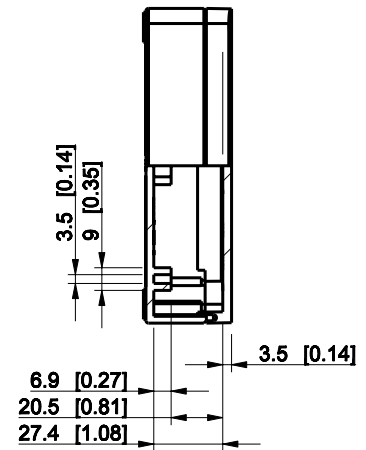

ID	Description	Date	By	Appr.
A				

Dimensions in mm [inches]

Material: Polycarbonate, fiberglass-reinforced	Color: RAL 7035
--	-----------------

Supplier: ENSTO	Tool No:	Weight [kg]: 0.18	Volume:
-----------------	----------	-------------------	---------

SPCP131304LG

Scale	Date	04.12.08
1:3	By	PKos
-	Checked	
-	Ctrl	

Replaces:	
Replaced:	
Drw No:	- A
Ref:	Cubo S
Code:	SPCP131304LG
Sheet No:	

model SPCP131304LG PART  
drawing CUBOS\_3\_DRAWING