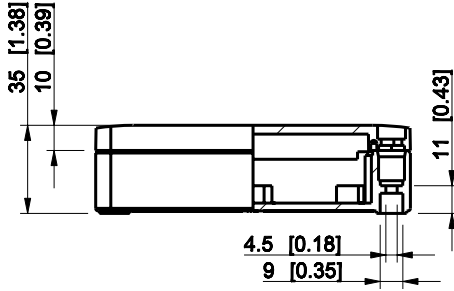

ID	Description	Date	By	Appr.
A				

Dimensions in mm [inches]

Material: Polycarbonate, fiberglass-reinforced	Color: RAL 7035
--	-----------------

Supplier: ENSTO	Tool No:	Weight [kg]: 0.18	Volume:
-----------------	----------	-------------------	---------

SPCP131304LG

Scale	Date	04.12.08
1:3	By	PKos
-	Checked	
-	Ctrl	

Replaces:	
Replaced:	
Drw No:	- A
Ref:	Cubo S
Code:	SPCP131304LG
Sheet No:	

model SPCP131304LG PART  
drawing CUBOS\_3\_DRAWING