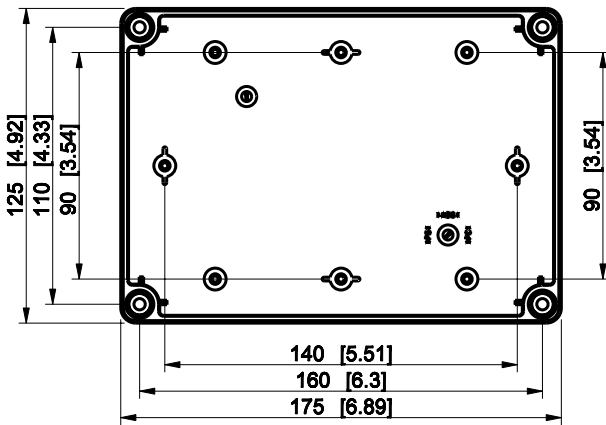

ID	Description	Date	By	Appr.
A				

Dimensions in mm [inches]

Material: ABS	Color: RAL 7035
---------------	-----------------

Supplier:	Tool No:	Weight [kg]: 0.46	Volume:
-----------	----------	-------------------	---------

ENSTO
ENSTO CONTROL OY

SABP131813G

Scale	Date	08.12.08
1:3	By	PKos
-	Checked	
-	Ctrl	

Replaces:
Replaced:
Drw No: - A
Ref: Cubo S
Code: SABP131813G
Sheet No:

model SABP131813G PART

drawing CUBOS DRAWING