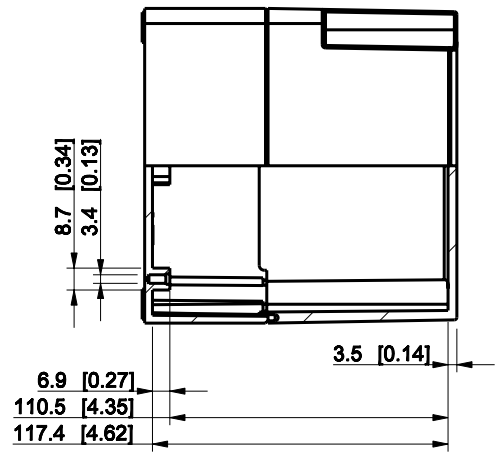

ID	Description	Date	By	Appr.
A				

Dimensions in mm [inches]

Material: ABS	Color: RAL 7035
---------------	-----------------

Supplier:	Tool No:	Weight [kg]: 0.46	Volume:
-----------	----------	-------------------	---------

ENSTO
ENSTO CONTROL OY

SABP131813G

Scale	Date	08.12.08
1:3	By	PKos
-	Checked	
-	Ctrl	

Replaces:
Replaced:
Drw No: - A
Ref: Cubo S
Code: SABP131813G
Sheet No:

model SABP131813G PART

drawing CUBOS DRAWING