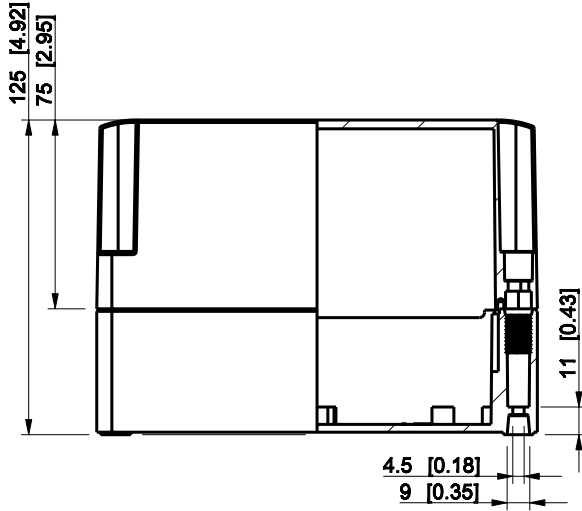

ID	Description	Date	By	Appr.
A				

Dimensions in mm [inches]

Material: ABS	Color: RAL 7035
---------------	-----------------

Supplier:	Tool No:	Weight [kg]: 0.46	Volume:
-----------	----------	-------------------	---------

ENSTO
ENSTO CONTROL OY

SABP131813G

Scale	Date	08.12.08
1:3	By	PKos
-	Checked	
-	Ctrl	

Replaces:
Replaced:
Drw No: - A
Ref: Cubo S
Code: SABP131813G
Sheet No:

model SABP131813G PART

drawing CUBOS DRAWING