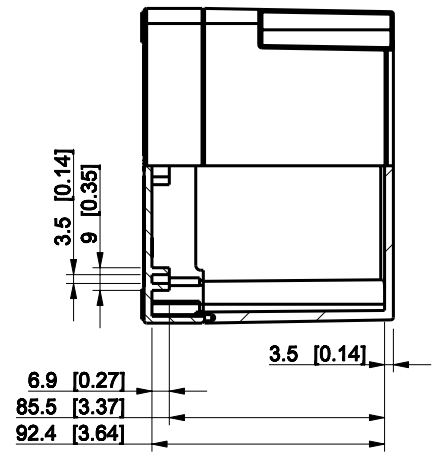

ID	Description	Date	By	Appr.
A				

Dimensions in mm [inches]

Material: ABS	Color: RAL 7035
---------------	-----------------

Supplier:	Tool No:	Weight [kg]: 0.40	Volume:
-----------	----------	-------------------	---------

ENSTO
ENSTO CONTROL OY

SABP131810LG

Scale	Date	04.12.08
1:3	By	PKos
-	Checked	
-	Ctrl	

Replaces:	
Replaced:	
Drw No:	- A
Ref:	Cubo S
Code:	SABP131810LG
Sheet No:	

model SABP131810LG PART
drawing CUBOS_4_DRAWING