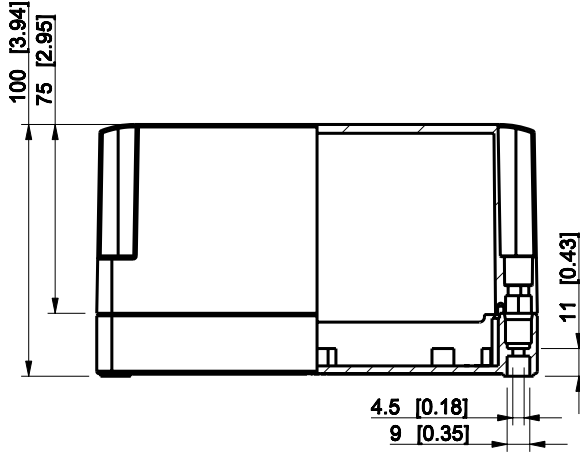

ID	Description	Date	By	Appr.
A				

Dimensions in mm [inches]

Material: ABS	Color: RAL 7035
---------------	-----------------

Supplier:	Tool No:	Weight [kg]: 0.40	Volume:
-----------	----------	-------------------	---------

ENSTO
ENSTO CONTROL OY

SABP131810LG

Scale	Date	04.12.08
1:3	By	PKos
-	Checked	
-	Ctrl	

Replaces:	
Replaced:	
Drw No:	- A
Ref:	Cubo S
Code:	SABP131810LG
Sheet No:	

model SABP131810LG PART
drawing CUBOS_4_DRAWING