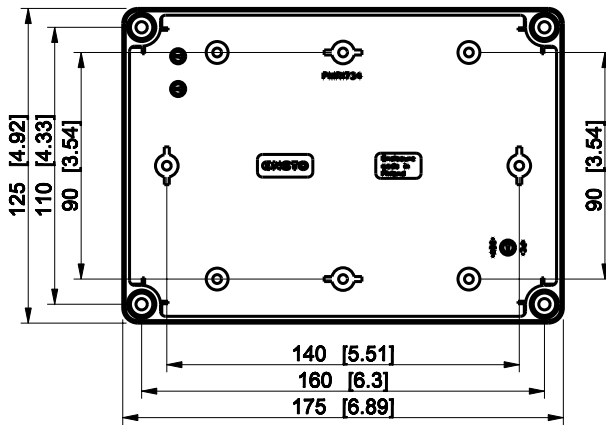

ID	Description	Date	By	Appr.
A				

Dimensions in mm [inches]

Material: ABS	Color: RAL 7035
---------------	-----------------

Supplier:	Tool No:	Weight [kg]: 0.40	Volume:
-----------	----------	-------------------	---------

ENSTO
ENSTO CONTROL OY

SABP131810LG

Scale	Date	04.12.08
1:3	By	PKos
-	Checked	
-	Ctrl	

Replaces:	
Replaced:	
Drw No:	- A
Ref:	Cubo S
Code:	SABP131810LG
Sheet No:	

model SABP131810LG PART
drawing CUBOS_4_DRAWING