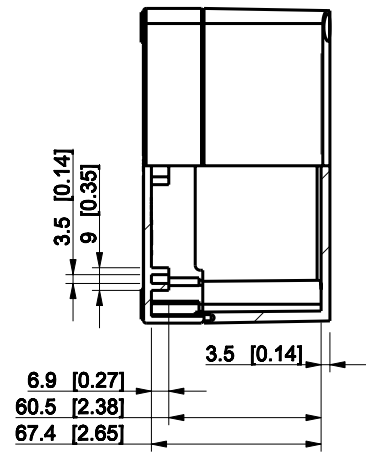

ID	Description	Date	By	Appr.
A				

Dimensions in mm [inches]

Material: ABS	Color: RAL 7035
---------------	-----------------

Supplier:	Tool No:	Weight [kg]: 0.28	Volume:
-----------	----------	-------------------	---------

SABP131308LG

Scale	Date	04.12.08
1:3	By	PKos
-	Checked	
-	Ctrl	

Replaces:
Replaced:
Drw No: - A
Ref: Cubo S
Code: SABP131308LG
Sheet No:

model SABP131308LG PART
 drawing CUBOS_4_DRAWING