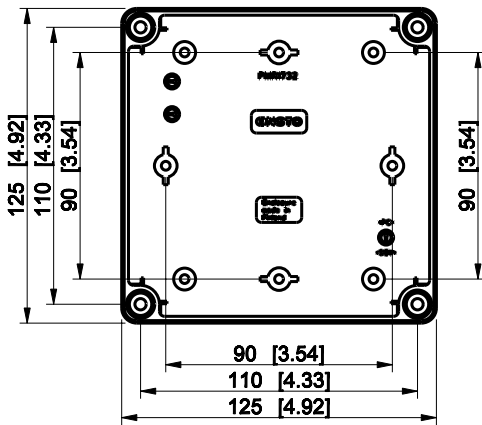

ID	Description	Date	By	Appr.
A				

Dimensions in mm [inches]

Material: ABS	Color: RAL 7035
---------------	-----------------

Supplier:	Tool No:	Weight [kg]: 0.28	Volume:
-----------	----------	-------------------	---------

SABP131308LG

Scale	Date	04.12.08
1:3	By	PKos
-	Checked	
-	Ctrl	

Replaces:
Replaced:
Drw No: - A
Ref: Cubo S
Code: SABP131308LG
Sheet No:

model SABP131308LG PART
 drawing CUBOS_4_DRAWING