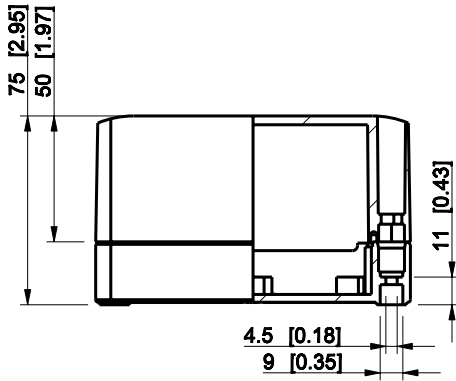

ID	Description	Date	By	Appr.
A				

Dimensions in mm [inches]

Material: ABS	Color: RAL 7035
---------------	-----------------

Supplier:	Tool No:	Weight [kg]: 0.28	Volume:
-----------	----------	-------------------	---------

SABP131308LG

Scale	Date	04.12.08
1:3	By	PKos
-	Checked	
-	Ctrl	

Replaces:
Replaced:
Drw No: - A
Ref: Cubo S
Code: SABP131308LG
Sheet No:

model SABP131308LG PART
 drawing CUBOS_4_DRAWING