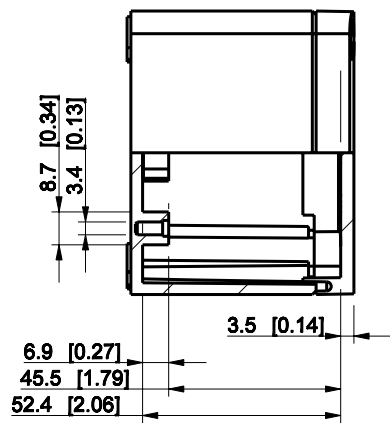

ID	Description	Date	By	Appr.
A				

Dimensions in mm [inches]

Material: ABS	Color: RAL 7035
---------------	-----------------

Supplier:	Tool No:	Weight [kg]: 0.16	Volume:
-----------	----------	-------------------	---------

SABP081306T

Scale	Date	04.12.08
1:2	By	PKos
-	Checked	
-	Ctrl	

Replaces:	
Replaced:	
Drw No:	- A
Ref:	Cubo S
Code:	SABP081306T
Sheet No:	

model SABP081306T_PART
 drawing CUBOS_2_DRAWING