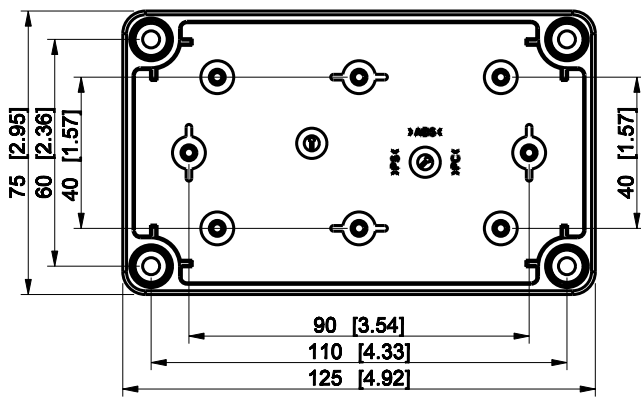

ID	Description	Date	By	Appr.
A				

Dimensions in mm [inches]

Material: ABS	Color: RAL 7035
---------------	-----------------

Supplier:	Tool No:	Weight [kg]: 0.16	Volume:
-----------	----------	-------------------	---------

SABP081306T

Scale	Date	04.12.08
1:2	By	PKos
-	Checked	
-	Ctrl	

Replaces:	
Replaced:	
Drw No:	- A
Ref:	Cubo S
Code:	SABP081306T
Sheet No:	

model SABP081306T_PART
 drawing CUBOS_2_DRAWING