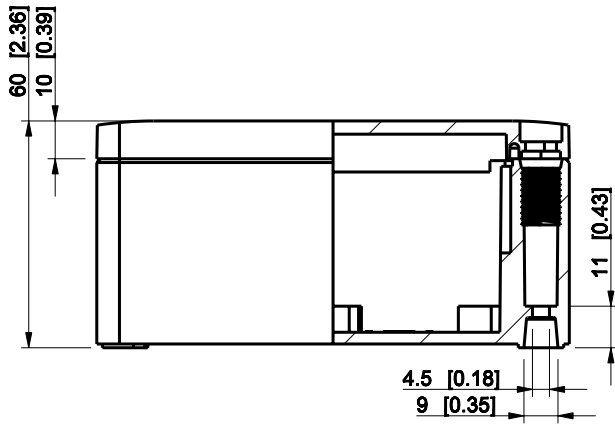

ID	Description	Date	By	Appr.
A				

Dimensions in mm [inches]

Material: ABS	Color: RAL 7035
---------------	-----------------

Supplier:	Tool No:	Weight [kg]: 0.16	Volume:
-----------	----------	-------------------	---------

SABP081306T

Scale	Date	04.12.08
1:2	By	PKos
-	Checked	
-	Ctrl	

Replaces:	
Replaced:	
Drw No:	- A
Ref:	Cubo S
Code:	SABP081306T
Sheet No:	

model SABP081306T_PART
 drawing CUBOS_2_DRAWING