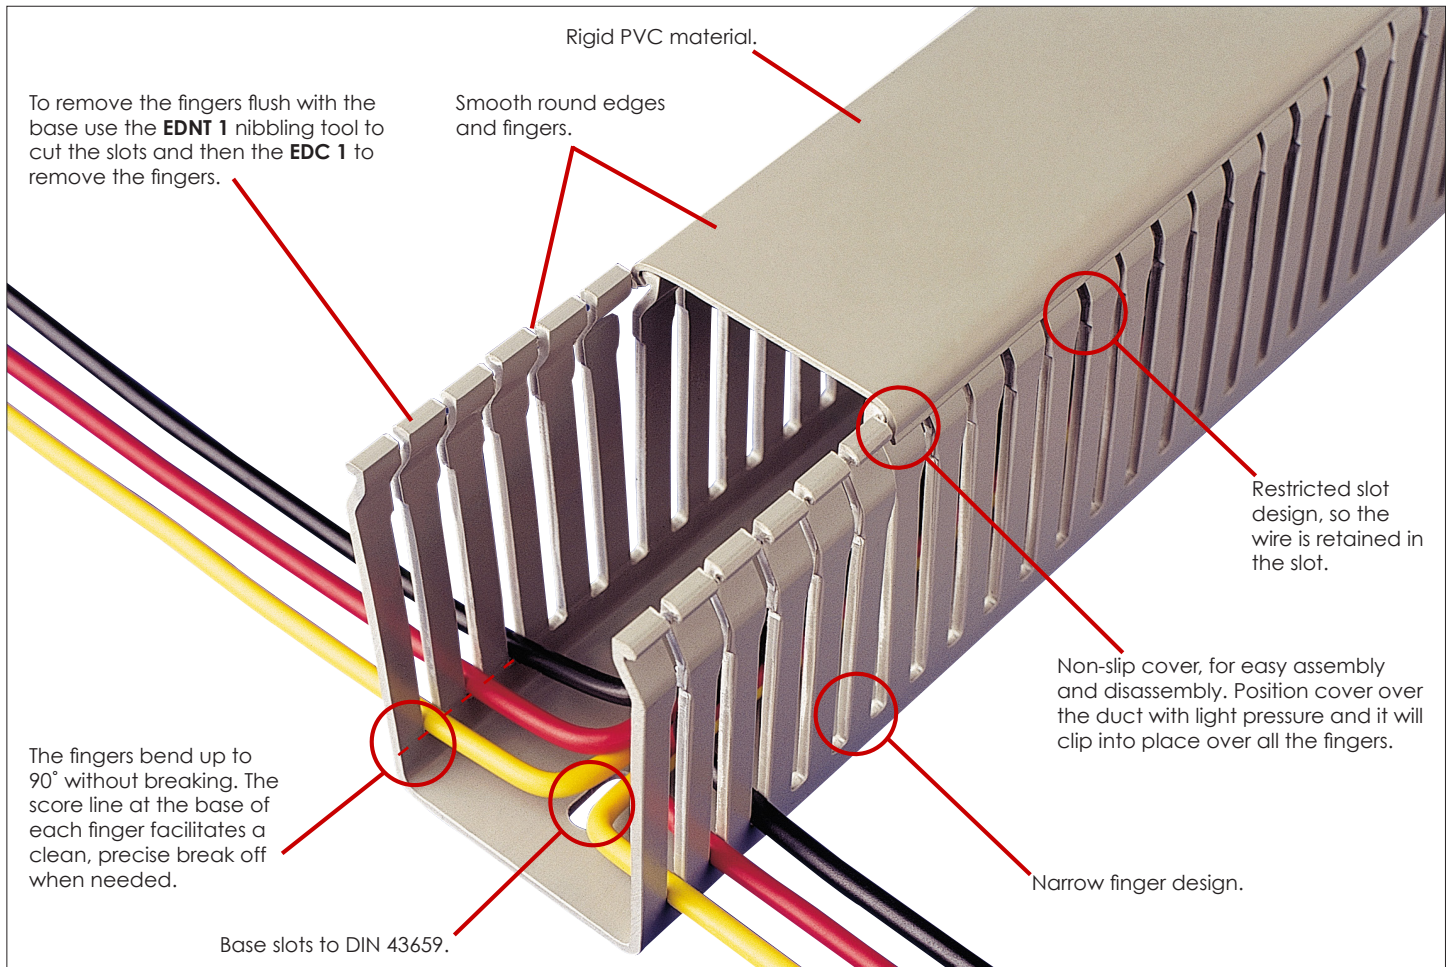

TECHNICAL SPECIFICATION • BETADUCT PVC - NARROW SLOT GREY

DESCRIPTION

Narrow slot PVC Betaduct provides a lightweight self extinguishing cable trunking with excellent rigidity and performance characteristics. Ideal for use with slimmer terminal blocks where more access is required. It improves appearance of panels with cables out in best position. Comes in 20 sizes with 10mm slot pitching. Recommended fixing method; Betaduct rivets and washers.

APPLICATION

Used with slimmer terminal blocks where more access is required, it improves appearance of panels with cables out in best position. For use when bundles, cables and wires need supporting in control panels, distribution boards and switchgear. Ideal for all panel building applications.

SPECIFICATION

Material: Self-extinguishing PVC

Colour Options: Grey (RAL 7030)

Service Temperature Range: -15°C to +60°C

Flammability: UL94 V-O Rated Material

Standards: Base slots to DIN 43659. CE, RoHS, UL E161178A & Lloyds Register Approved.

TECHNICAL SPECIFICATION • BETADUCT PVC - NARROW SLOT GREY

FEATURES	BENEFITS
Rigid PVC material	Self-extinguishing PVC.
Narrow finger design	Provides closer spacing for use with high density applications.
Restricted slot design	Saves time during installation, once wires are installed they will remain in the slot with or without cover.
Non-slip cover	Once installed lid will not slip. Easy clip-on assembly and disassembly.
Base slots to DIN 43659	Staggered mounting holes, conforms to DIN standard.
Score line at base of each slot	To facilitate a clean, precise break off.
Smooth round edges	Free from burrs or sharp edges that could lead to abrasions on hands and cables.
Associated cutting tools: EDNT 1, EDC 1.	For clean, precise cutting of trunking fingers.