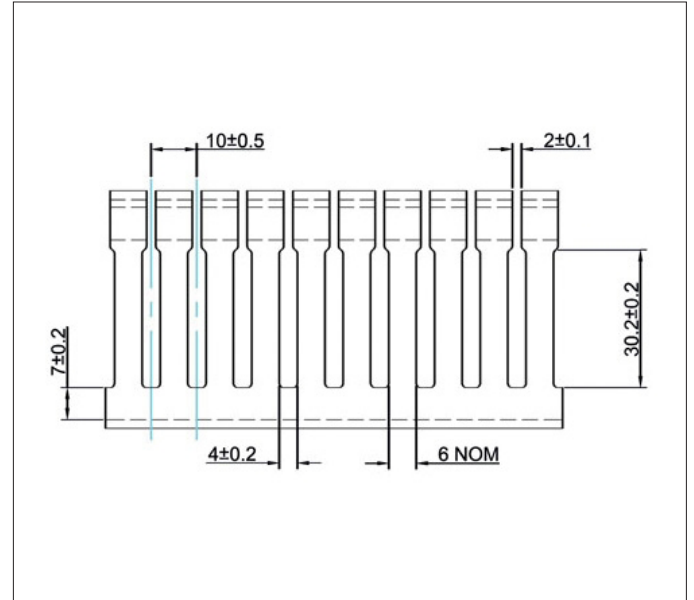

TECHNICAL SPECIFICATION • BETADUCT PVC - NARROW SLOT GREY

DESCRIPTION

Narrow slot PVC Betaduct provides a lightweight self extinguishing cable trunking with excellent rigidity and performance characteristics. Ideal for use with slimmer terminal blocks where more access is required. It improves appearance of panels with cables out in best position. Comes in 20 sizes with 10mm slot pitching. Recommended fixing method; Betaduct rivets and washers.

PART NUMBERS & SIZES

PART NO. GREY NARROW SLOT	NOMINAL SIZE INNER (WxH) mm	NOMINAL SIZE OUTER (WxH) mm	PACK QTY (METRES)
10470018	19 x 50	25 x 53	24
10470022	25 x 37.5	29 x 41	24
10470023	25 x 50	29 x 54	24
10470024	25 x 75	29 x 79	16
10470025	25 x 100	30 x 105	16
10470032	37.5 x 37.5	41 x 41	24
10470033	37.5 x 50	41 x 54	16
10470034	37.5 x 75	41 x 79	16
10470035	37.5 x 100	43 x 105	16
10470052	50 x 37.5	56 x 41	16
10470053	50 x 50	54 x 54	16
10470054	50 x 75	55 x 79	16
10470055	50 x 100	56 x 105	8
10470072	75 x 37.5	80 x 41	16
10470073	75 x 50	78 x 54	16
10470074	75 x 75	80 x 80	16
10470075	75 x 100	80 x 105	8
10470103	100 x 50	107 x 54	8
10470104	100 x 75	107 x 80	8
10470105	100 x 100	107 x 104	8