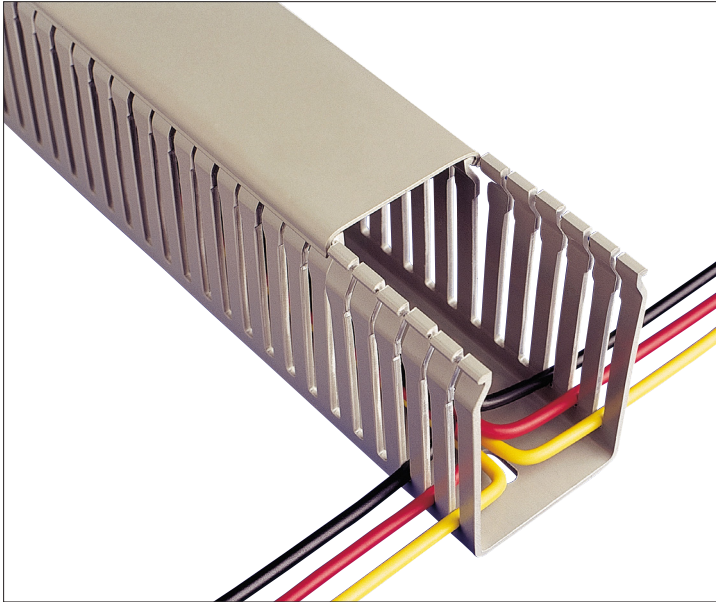

TECHNICAL SPECIFICATION • BETADUCT PVC - NARROW SLOT GREY

DESCRIPTION

Narrow slot PVC Betaduct provides a lightweight self extinguishing cable trunking with excellent rigidity and performance characteristics. Ideal for use with slimmer terminal blocks where more access is required. It improves appearance of panels with cables out in best position. Comes in 20 sizes with 10mm slot pitching. Recommended fixing method; Betaduct rivets and washers.

APPLICATION

Used with slimmer terminal blocks where more access is required, it improves appearance of panels with cables out in best position. For use when bundles, cables and wires need supporting in control panels, distribution boards and switchgear. Ideal for all panel building applications.

SPECIFICATION

Material: Self-extinguishing PVC

Colour Options: Grey (RAL 7030)

Service Temperature Range: -15°C to +60°C

Flammability: UL94 V-O Rated Material

Standards: Base slots to DIN 43659. CE, RoHS, UL E161178A & Lloyds Register Approved.

TECHNICAL SPECIFICATION • BETADUCT PVC - NARROW SLOT GREY

FEATURES	BENEFITS
Rigid PVC material	Self-extinguishing PVC.
Narrow finger design	Provides closer spacing for use with high density applications.
Restricted slot design	Saves time during installation, once wires are installed they will remain in the slot with or without cover.
Non-slip cover	Once installed lid will not slip. Easy clip-on assembly and disassembly.
Base slots to DIN 43659	Staggered mounting holes, conforms to DIN standard.
Score line at base of each slot	To facilitate a clean, precise break off.
Smooth round edges	Free from burrs or sharp edges that could lead to abrasions on hands and cables.
Associated cutting tools: EDNT 1, EDC 1.	For clean, precise cutting of trunking fingers.