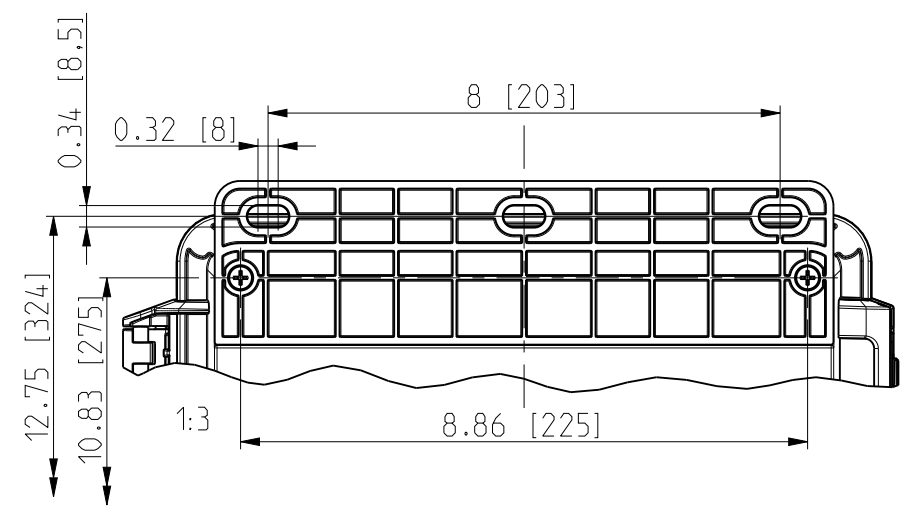

ID	Description	Date	By	Appr.
A		5.1.2018	KA	
B	Added more dimensions.	14.09.2018	MTN	

Dimensions in inches [mm]

Material: Polycarbonate		Ensto Mat:		Replaces:
ENSTO Ensto Finland Oy Ensto Smart Buildings		UPCG121006HNLF/UPC T121006HNLF		Replaced:
Scale 1:5 A3	Date 5.1.2018 By KA Checked	Dimensional drawing		Drw No: 000387045 B
Sheet No: 1 (1)	Ctrl			Ref: Polybox
				Code: UPCx121006HNLF