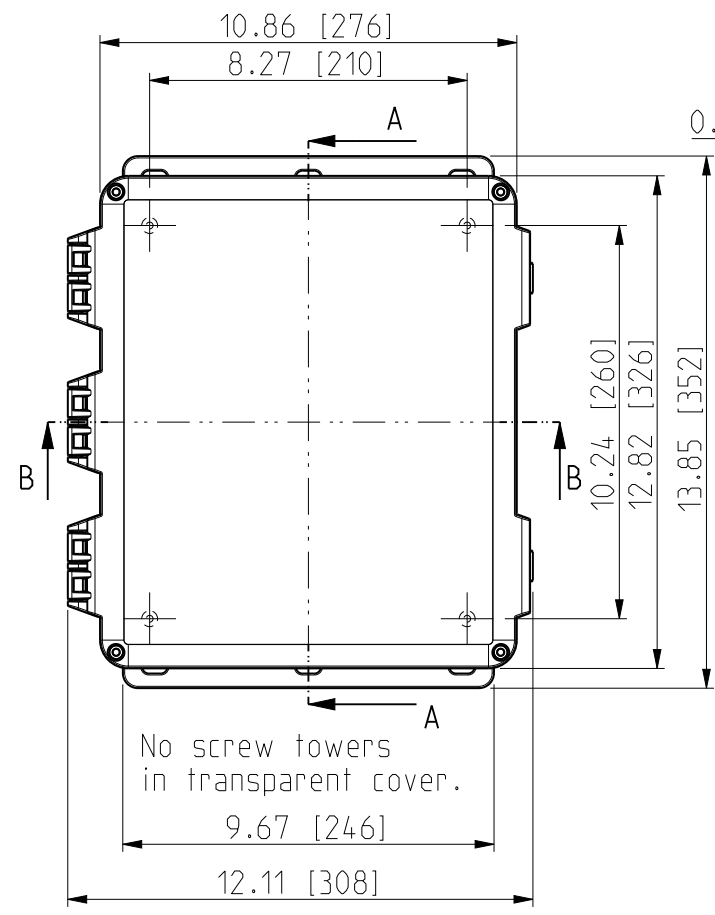

ID	Description	Date	By	Appr.
A		5.1.2018	KA	
B	Added more dimensions.	14.09.2018	MTN	

Dimensions in inches [mm]

Material: Polycarbonate		Ensto Mat:		Replaces:
ENSTO Ensto Finland Oy Ensto Smart Buildings		UPCG121006HNLF/UPC T121006HNLF		Replaced:
Scale 1:5 A3	Date 5.1.2018 By KA Checked	Dimensional drawing		Drw No: 000387045 B
Sheet No: 1 (1)	Ctrl			Ref: Polybox
				Code: UPCx121006HNLF