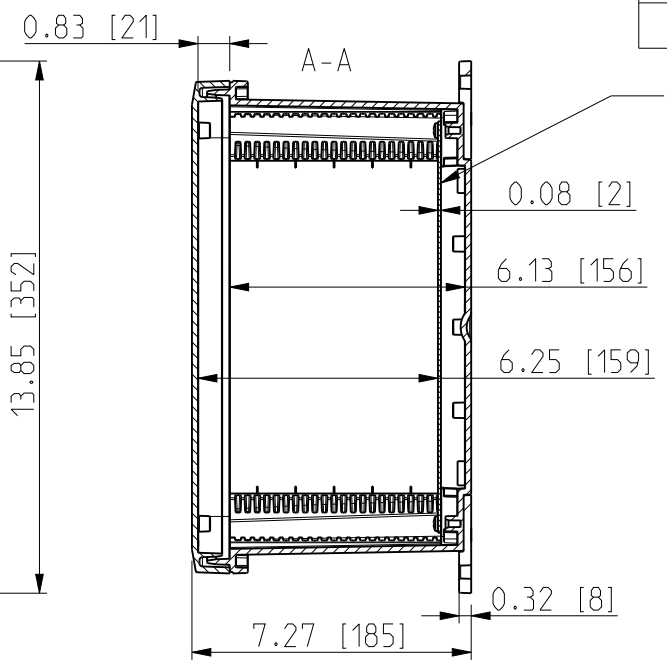

ID	Description	Date	By	Appr.
A		5.1.2018	KA	
B	Added more dimensions.	14.09.2018	MTN	

Dimensions in inches [mm]

Material: Polycarbonate		Ensto Mat:		Replaces:
ENSTO Ensto Finland Oy Ensto Smart Buildings		UPCG121006HNLF/UPC T121006HNLF		Replaced:
Scale 1:5 A3	Date 5.1.2018 By KA Checked	Dimensional drawing		Drw No: 000387045 B
Sheet No: 1 (1)	Ctrl			Ref: Polybox
				Code: UPCx121006HNLF