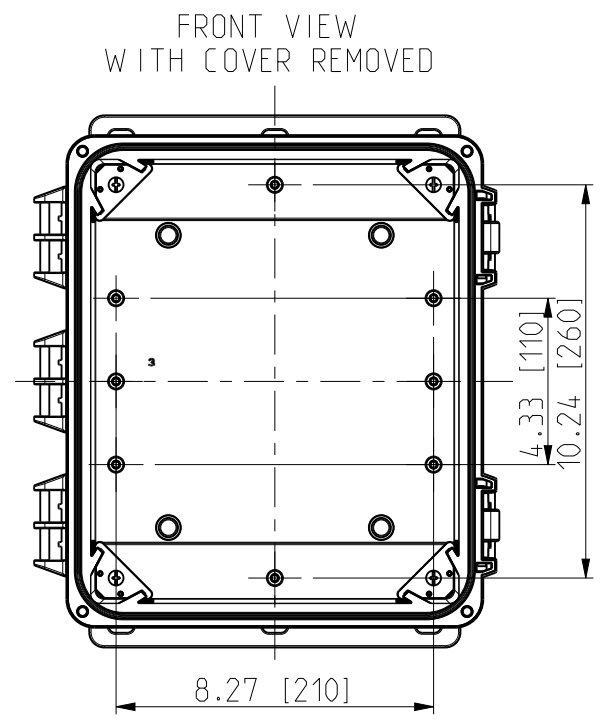

ID	Description	Date	By	Appr.
A		5.1.2018	KA	
B	Added more dimensions.	14.09.2018	MTN	

Dimensions in inches [mm]

Material: Polycarbonate		Ensto Mat:		Replaces:
ENSTO Ensto Finland Oy Ensto Smart Buildings		UPCG121006HNLF/UPC T121006HNLF		Replaced:
Scale 1:5 A3	Date 5.1.2018 By KA Checked	Dimensional drawing		Drw No: 000387045 B
Sheet No: 1 (1)	Ctrl			Ref: Polybox
				Code: UPCx121006HNLF