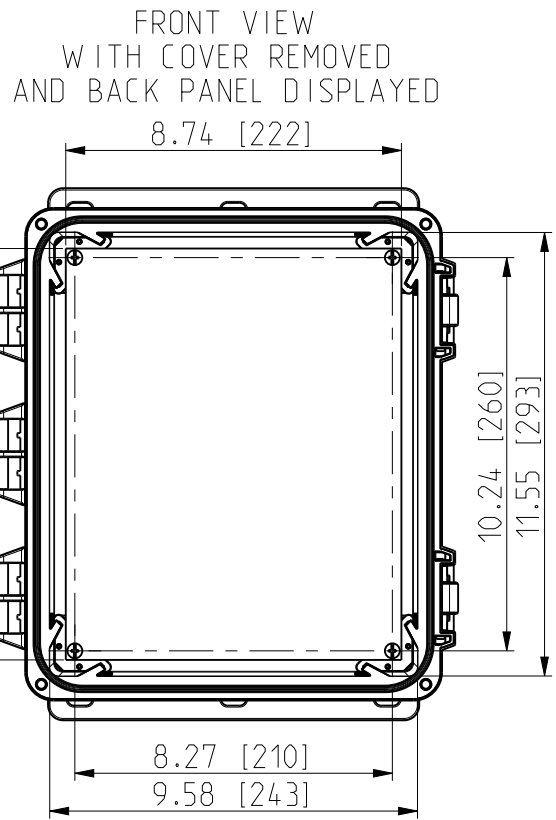

ID	Description	Date	By	Appr.
A		5.1.2018	KA	
B	Added more dimensions.	14.09.2018	MTN	

Dimensions in inches [mm]

Material: Polycarbonate		Ensto Mat:		Replaces:
ENSTO Ensto Finland Oy Ensto Smart Buildings		UPCG121006HNLF/UPC T121006HNLF		Replaced:
Scale 1:5 A3	Date 5.1.2018 By KA Checked	Dimensional drawing		Drw No: 000387045 B
Sheet No: 1 (1)	Ctrl			Ref: Polybox
				Code: UPCx121006HNLF