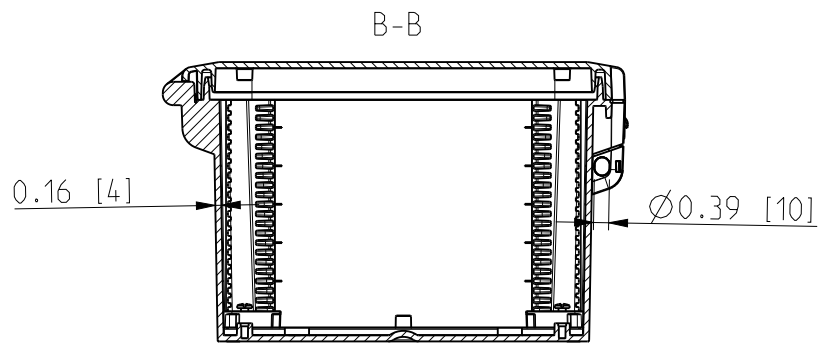

ID	Description	Date	By	Appr.
A		5.1.2018	KA	
B	Added more dimensions.	14.09.2018	MTN	

Dimensions in inches [mm]

Material: Polycarbonate		Ensto Mat:		Replaces:
ENSTO Ensto Finland Oy Ensto Smart Buildings		UPCG121006HNLF/UPC T121006HNLF		Replaced:
Scale 1:5 A3	Date 5.1.2018 By KA Checked	Dimensional drawing		Drw No: 000387045 B
Sheet No: 1 (1)	Ctrl			Ref: Polybox
				Code: UPCx121006HNLF