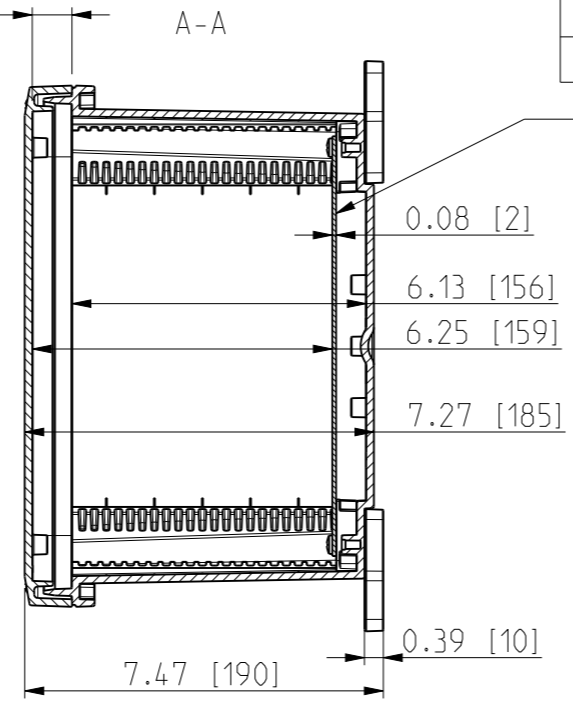

ID	Description	Date	By	Appr.
A		4.1.2018	KA	
B	More dimensions added.	13.09.2018	MTN	

OPTIONAL BACK PANEL SHOWN

No screw towers in transparent cover.

FRONT VIEW WITH COVER REMOVED

FRONT VIEW WITH COVER REMOVED AND BACK PANEL DISPLAYED

Dimensions in inches [mm]

Material: Polycarbonate		Ensto Mat:		Replaces:
<b>ENSTO</b> Ensto Finland Oy Ensto Smart Buildings		UPCG100806/UPCT100806		Replaced:
Scale 1:4 A3	Date 4.1.2018 By KA Checked	Dimensional drawing		Drw No: 000386958 B
Sheet No: 1 (1)	Ctrl			Ref: Polybox
				Code: UPC x100806