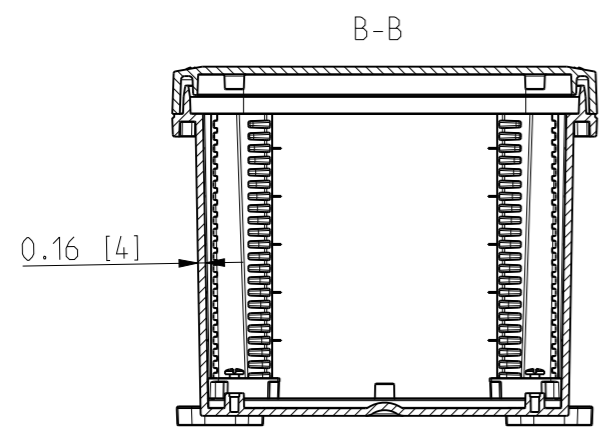

ID	Description	Date	By	Appr.
A		4.1.2018	KA	
B	More dimensions added.	13.09.2018	MTN	

OPTIONAL BACK PANEL SHOWN

No screw towers in transparent cover.

FRONT VIEW WITH COVER REMOVED

FRONT VIEW WITH COVER REMOVED AND BACK PANEL DISPLAYED

Dimensions in inches [mm]

Material: Polycarbonate		Ensto Mat:		Replaces:
<b>ENSTO</b> Ensto Finland Oy Ensto Smart Buildings		UPCG100806/UPCT100806		Replaced:
Scale 1:4 A3	Date 4.1.2018 By KA Checked	Dimensional drawing		Drw No: 000386958 B
Sheet No: 1 (1)	Ctrl			Ref: Polybox
				Code: UPC x100806