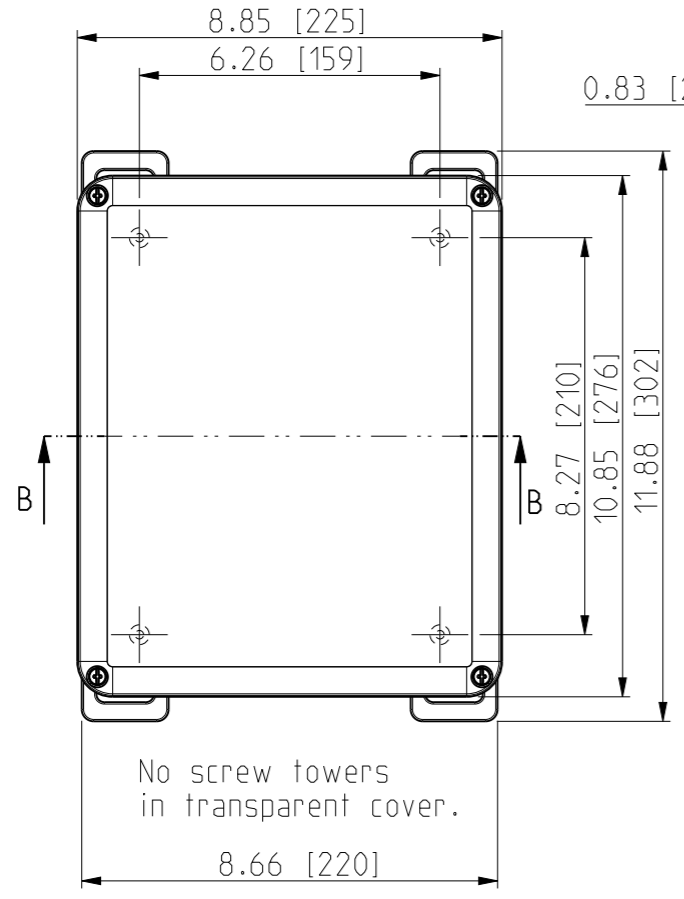

ID	Description	Date	By	Appr.
A		4.1.2018	KA	
B	More dimensions added.	13.09.2018	MTN	

OPTIONAL BACK PANEL SHOWN

No screw towers in transparent cover.

FRONT VIEW WITH COVER REMOVED

FRONT VIEW WITH COVER REMOVED AND BACK PANEL DISPLAYED

Dimensions in inches [mm]

Material: Polycarbonate		Ensto Mat:		Replaces:
<b>ENSTO</b> Ensto Finland Oy Ensto Smart Buildings		UPCG100806/UPCT100806		Replaced:
Scale 1:4 A3	Date 4.1.2018 By KA Checked	Dimensional drawing		Drw No: 000386958 B
Sheet No: 1 (1)	Ctrl			Ref: Polybox
				Code: UPC x100806