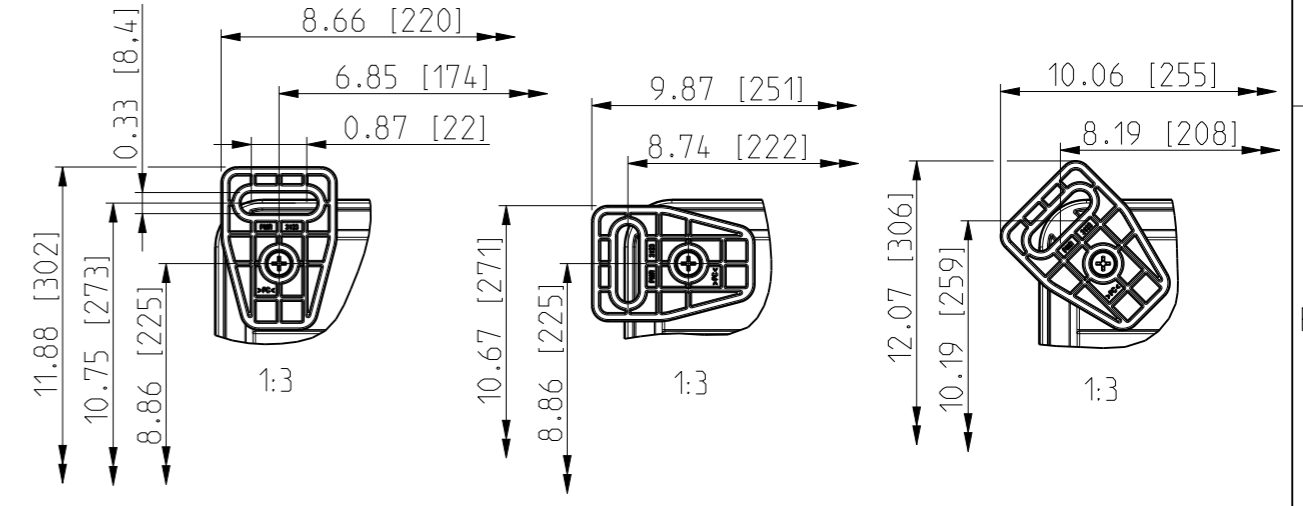

ID	Description	Date	By	Appr.
A		4.1.2018	KA	
B	More dimensions added.	13.09.2018	MTN	

OPTIONAL BACK PANEL SHOWN

No screw towers in transparent cover.

FRONT VIEW WITH COVER REMOVED

FRONT VIEW WITH COVER REMOVED AND BACK PANEL DISPLAYED

Dimensions in inches [mm]

Material: Polycarbonate		Ensto Mat:		Replaces:
<b>ENSTO</b> Ensto Finland Oy Ensto Smart Buildings		UPCG100806/UPCT100806		Replaced:
Scale 1:4 A3	Date 4.1.2018 By KA Checked	Dimensional drawing		Drw No: 000386958 B
Sheet No: 1 (1)	Ctrl			Ref: Polybox
				Code: UPC x100806