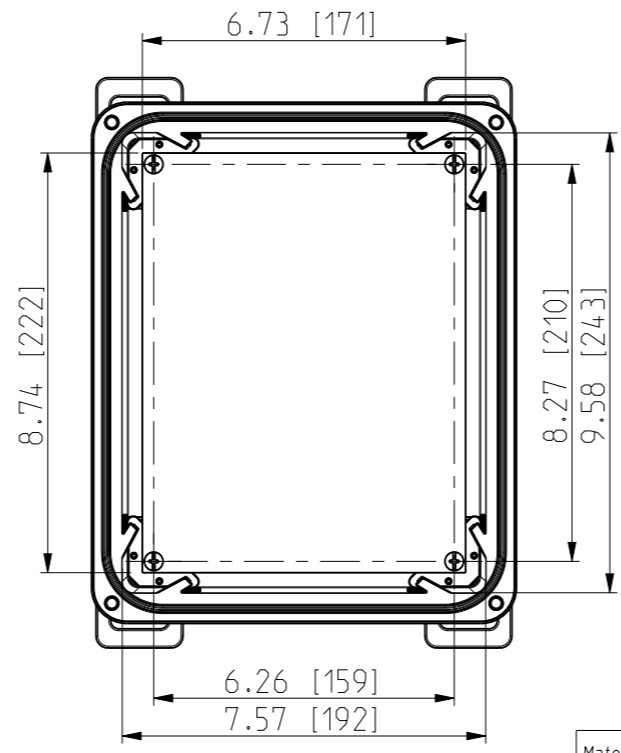

ID	Description	Date	By	Appr.
A		4.1.2018	KA	
B	More dimensions added.	13.09.2018	MTN	

OPTIONAL BACK PANEL SHOWN

No screw towers in transparent cover.

FRONT VIEW WITH COVER REMOVED

FRONT VIEW WITH COVER REMOVED AND BACK PANEL DISPLAYED

Dimensions in inches [mm]

Material: Polycarbonate		Ensto Mat:		Replaces:
<b>ENSTO</b> Ensto Finland Oy Ensto Smart Buildings		UPCG100806/UPCT100806		Replaced:
Scale 1:4 A3	Date 4.1.2018 By KA Checked	Dimensional drawing		Drw No: 000386958 B
Sheet No: 1 (1)	Ctrl			Ref: Polybox
				Code: UPC x100806