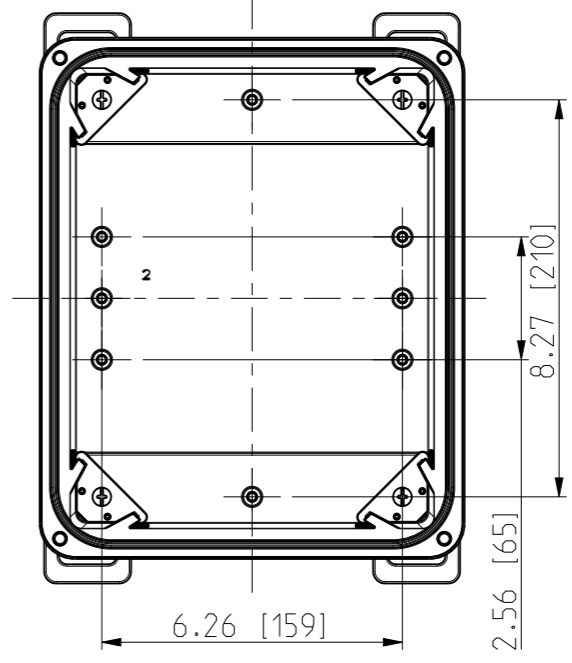

ID	Description	Date	By	Appr.
A		4.1.2018	KA	
B	More dimensions added.	13.09.2018	MTN	

OPTIONAL BACK PANEL SHOWN

No screw towers in transparent cover.

FRONT VIEW WITH COVER REMOVED

FRONT VIEW WITH COVER REMOVED AND BACK PANEL DISPLAYED

Dimensions in inches [mm]

Material: Polycarbonate		Ensto Mat:		Replaces:
<b>ENSTO</b> Ensto Finland Oy Ensto Smart Buildings		UPCG100806/UPCT100806		Replaced:
Scale 1:4 A3	Date 4.1.2018 By KA Checked	Dimensional drawing		Drw No: 000386958 B
Sheet No: 1 (1)	Ctrl			Ref: Polybox
				Code: UPC x100806