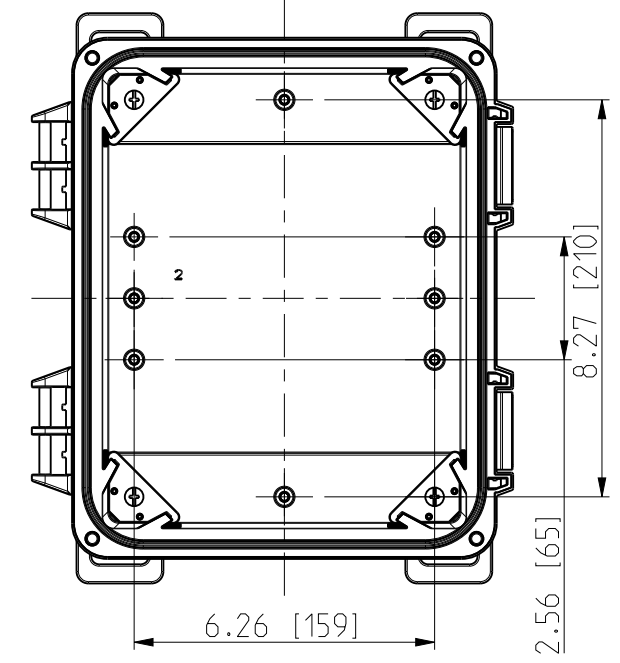

ID	Description	Date	By	Appr.
A	New drawing	13.09.2018	MTN	

OPTIONAL BACK PANEL SHOWN

FRONT VIEW WITH COVER REMOVED

FRONT VIEW WITH COVER REMOVED AND BACK PANEL DISPLAYED

Dimensions in inches [mm]

Material: Polycarbonate		Ensto Mat:		Replaces:	
ENSTO Ensto Finland Oy Ensto Smart Buildings				UPCG100806HML/UPC T100806HML	
Scale 1:4 A3	Date 13.09.18 By MTN Checked	Dimensional drawing		Replaced:	
Sheet No: 1 (1)	Ctrl			Drw No: 000439620 A	
				Ref: Polybox	
				Code: UPC x100806HML	