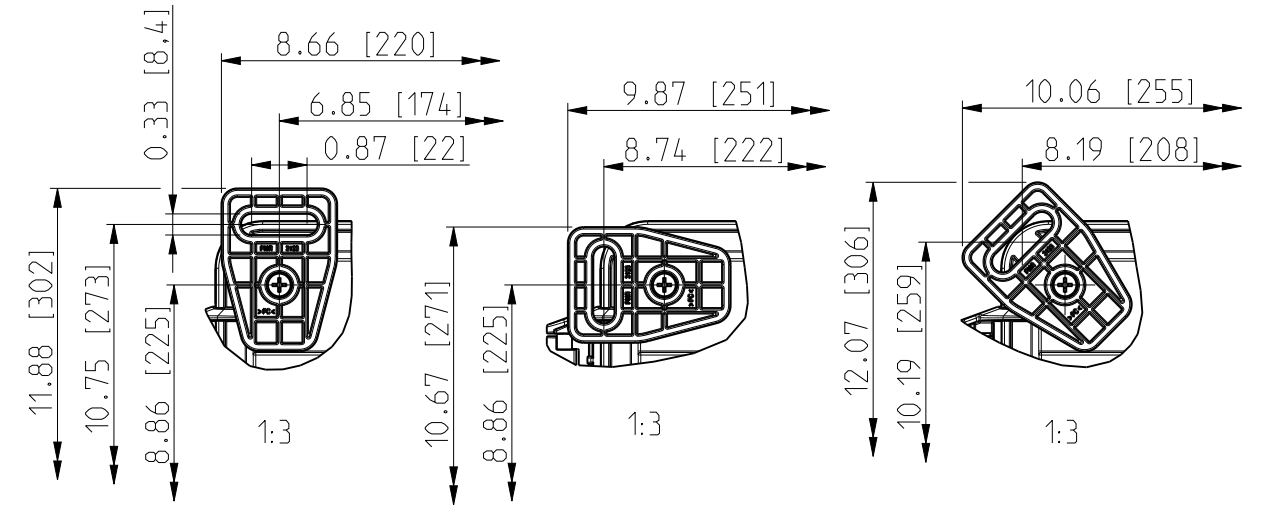

ID	Description	Date	By	Appr.
A	New drawing	13.09.2018	MTN	

OPTIONAL BACK PANEL SHOWN

FRONT VIEW WITH COVER REMOVED

FRONT VIEW WITH COVER REMOVED AND BACK PANEL DISPLAYED

Dimensions in inches [mm]

Material: Polycarbonate		Ensto Mat:		Replaces:	
ENSTO Ensto Finland Oy Ensto Smart Buildings				UPCG100806HML/UPC T100806HML	
Scale 1:4 A3	Date 13.09.18 By MTN Checked	Dimensional drawing		Replaced:	
Sheet No: 1 (1)	Ctrl			Drw No: 000439620 A	
				Ref: Polybox	
				Code: UPC x100806HML	