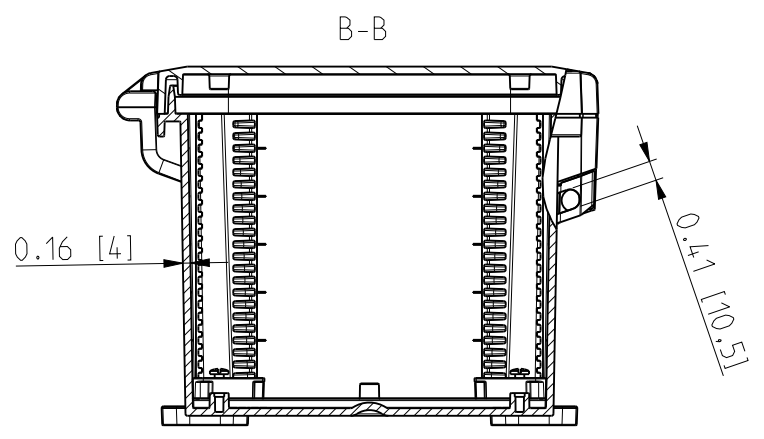

ID	Description	Date	By	Appr.
A	New drawing	13.09.2018	MTN	

OPTIONAL BACK PANEL SHOWN

FRONT VIEW WITH COVER REMOVED

FRONT VIEW WITH COVER REMOVED AND BACK PANEL DISPLAYED

Dimensions in inches [mm]

Material: Polycarbonate		Ensto Mat:		Replaces:	
ENSTO Ensto Finland Oy Ensto Smart Buildings				UPCG100806HML/UPC T100806HML	
Scale 1:4 A3	Date 13.09.18 By MTN Checked	Dimensional drawing		Replaced:	
Sheet No: 1 (1)	Ctrl			Drw No: 000439620 A	
				Ref: Polybox	
				Code: UPC x100806HML	