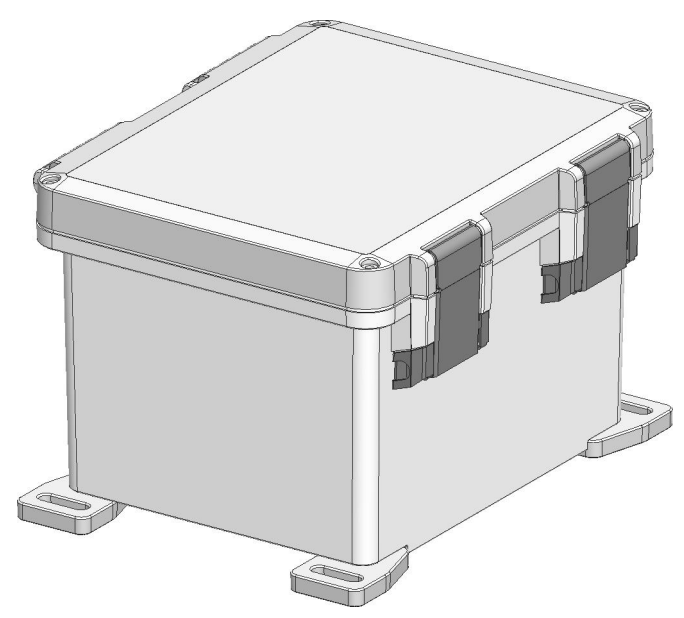

ID	Description	Date	By	Appr.
A	New drawing	13.09.2018	MTN	

OPTIONAL BACK PANEL SHOWN

FRONT VIEW WITH COVER REMOVED

FRONT VIEW WITH COVER REMOVED AND BACK PANEL DISPLAYED

Dimensions in inches [mm]

Material: Polycarbonate		Ensto Mat:		Replaces:	
ENSTO Ensto Finland Oy Ensto Smart Buildings				UPCG100806HML/UPC T100806HML	
Scale 1:4 A3	Date 13.09.18 By MTN Checked	Dimensional drawing		Replaced:	
Sheet No: 1 (1)	Ctrl			Drw No: 000439620 A	
				Ref: Polybox	
				Code: UPC x100806HML	