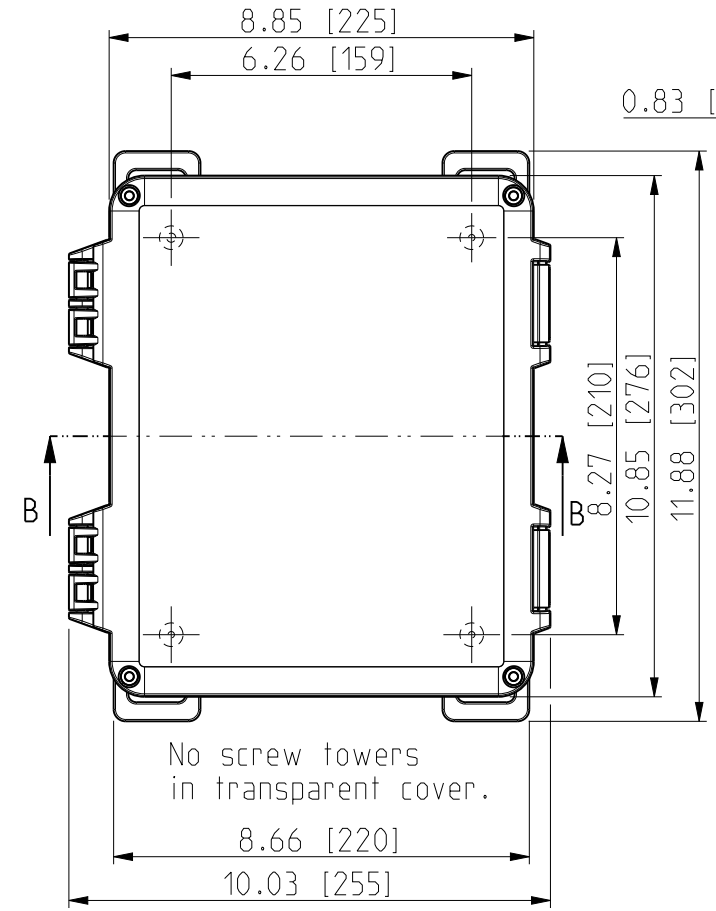

ID	Description	Date	By	Appr.
A	New drawing	13.09.2018	MTN	

OPTIONAL BACK PANEL SHOWN

FRONT VIEW WITH COVER REMOVED

FRONT VIEW WITH COVER REMOVED AND BACK PANEL DISPLAYED

Dimensions in inches [mm]

Material: Polycarbonate		Ensto Mat:		Replaces:	
ENSTO Ensto Finland Oy Ensto Smart Buildings				UPCG100806HML/UPC T100806HML	
Scale 1:4 A3	Date 13.09.18 By MTN Checked	Dimensional drawing		Replaced:	
Sheet No: 1 (1)	Ctrl			Drw No: 000439620 A	
				Ref: Polybox	
				Code: UPC x100806HML	