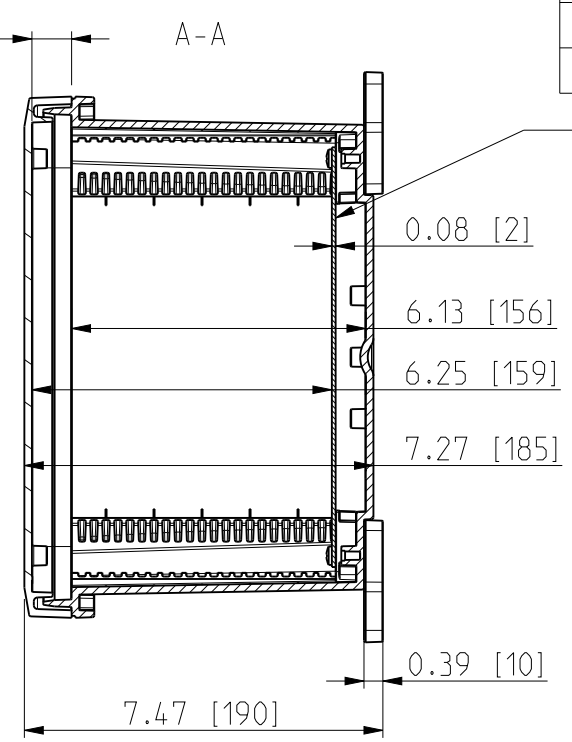

ID	Description	Date	By	Appr.
A	New drawing	13.09.2018	MTN	

OPTIONAL BACK PANEL SHOWN

FRONT VIEW WITH COVER REMOVED

FRONT VIEW WITH COVER REMOVED AND BACK PANEL DISPLAYED

Dimensions in inches [mm]

Material: Polycarbonate		Ensto Mat:		Replaces:	
ENSTO Ensto Finland Oy Ensto Smart Buildings				UPCG100806HML/UPC T100806HML	
Scale 1:4 A3	Date 13.09.18 By MTN Checked	Dimensional drawing		Replaced:	
Sheet No: 1 (1)	Ctrl			Drw No: 000439620 A	
				Ref: Polybox	
				Code: UPC x100806HML	