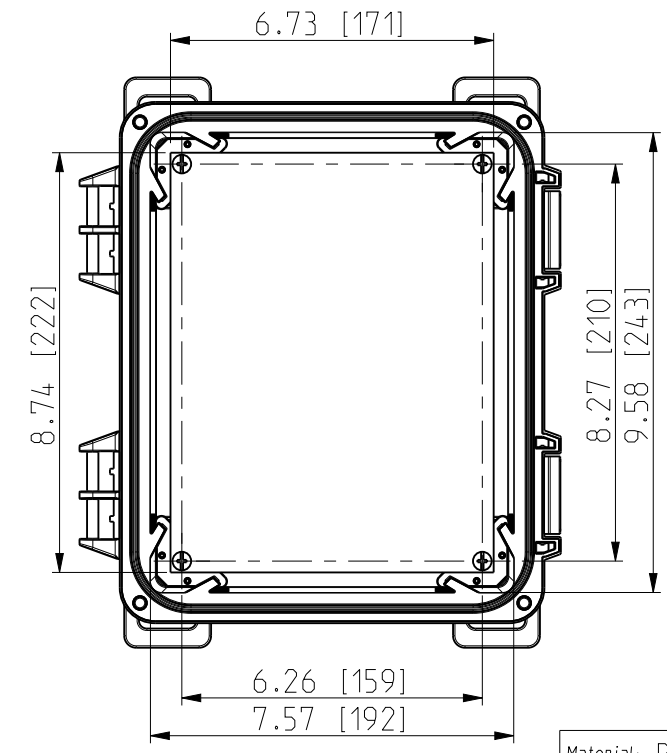

ID	Description	Date	By	Appr.
A	New drawing	13.09.2018	MTN	

OPTIONAL BACK PANEL SHOWN

FRONT VIEW WITH COVER REMOVED

FRONT VIEW WITH COVER REMOVED AND BACK PANEL DISPLAYED

Dimensions in inches [mm]

Material: Polycarbonate		Ensto Mat:		Replaces:	
ENSTO Ensto Finland Oy Ensto Smart Buildings				UPCG100806HML/UPC T100806HML	
Scale 1:4 A3	Date 13.09.18 By MTN Checked	Dimensional drawing		Replaced:	
Sheet No: 1 (1)	Ctrl			Drw No: 000439620 A	
				Ref: Polybox	
				Code: UPC x100806HML	