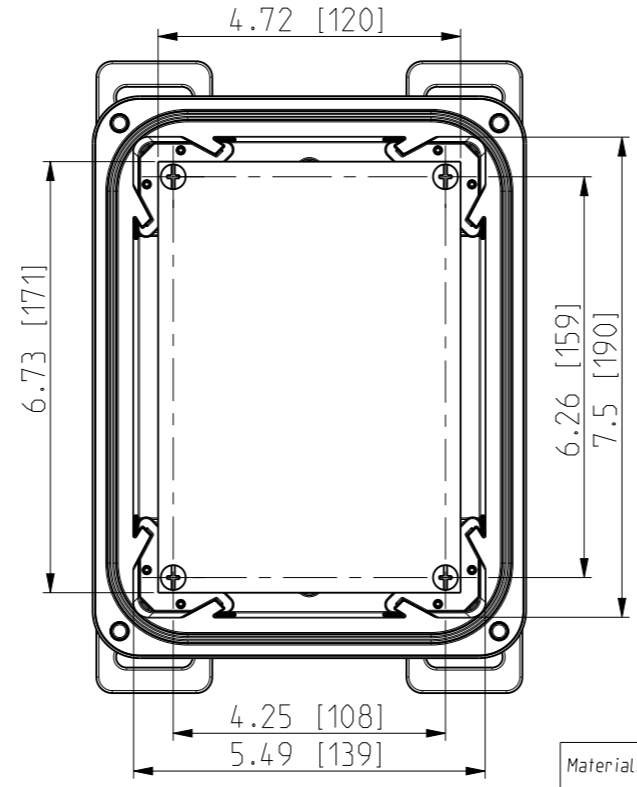

ID	Description	Date	By	Appr.
A		2.1.2018	KA	
B	More dimensions added.	10.09.2018	MTN	

FRONT VIEW WITH COVER REMOVED

FRONT VIEW WITH COVER REMOVED AND BACK PANEL DISPLAYED

Dimensions in inches [mm]

Material: Polycarbonate		Ensto Mat:		Replaces:
ENSTO Ensto Finland Oy Ensto Smart Buildings				Replaced:
Scale 1:3 A3	Date 18.12.2017 By KA Checked	UPC G080604 / UPC T080604 Dimensional drawing		Drw No: 000385246 B
Sheet No: 1 (1)	Ctrl			Ref: Polybox
				Code: UPC x080604