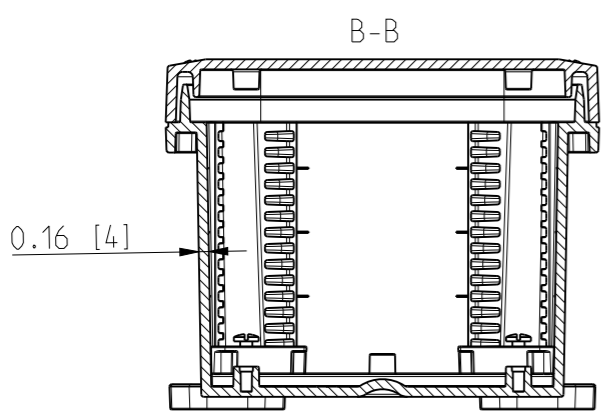

ID	Description	Date	By	Appr.
A		2.1.2018	KA	
B	More dimensions added.	10.09.2018	MTN	

FRONT VIEW WITH COVER REMOVED

FRONT VIEW WITH COVER REMOVED AND BACK PANEL DISPLAYED

Dimensions in inches [mm]

Material: Polycarbonate		Ensto Mat:		Replaces:
ENSTO Ensto Finland Oy Ensto Smart Buildings				Replaced:
Scale 1:3 A3	Date 18.12.2017 By KA Checked	UPC G080604 / UPC T080604 Dimensional drawing		Drw No: 000385246 B
Sheet No: 1 (1)	Ctrl			Ref: Polybox
				Code: UPC x080604