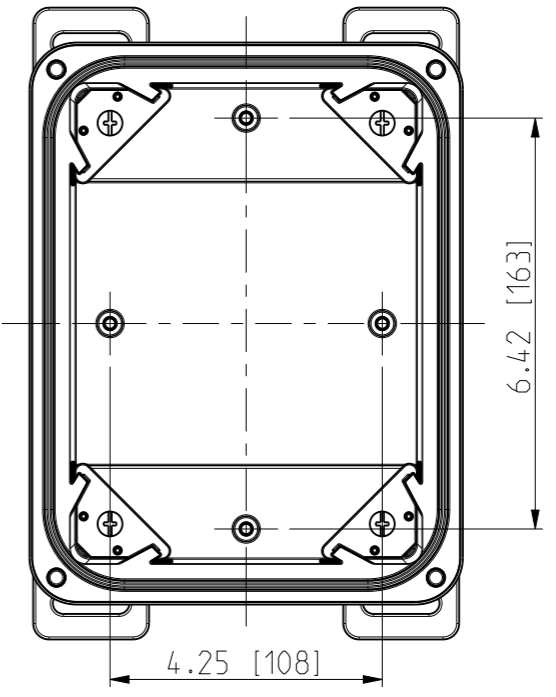

ID	Description	Date	By	Appr.
A		2.1.2018	KA	
B	More dimensions added.	10.09.2018	MTN	

FRONT VIEW WITH COVER REMOVED

FRONT VIEW WITH COVER REMOVED AND BACK PANEL DISPLAYED

Dimensions in inches [mm]

Material: Polycarbonate		Ensto Mat:		Replaces:
ENSTO Ensto Finland Oy Ensto Smart Buildings				Replaced:
Scale 1:3 A3	Date 18.12.2017 By KA Checked	UPC G080604 / UPC T080604 Dimensional drawing		Drw No: 000385246 B
Sheet No: 1 (1)	Ctrl			Ref: Polybox
				Code: UPC x080604