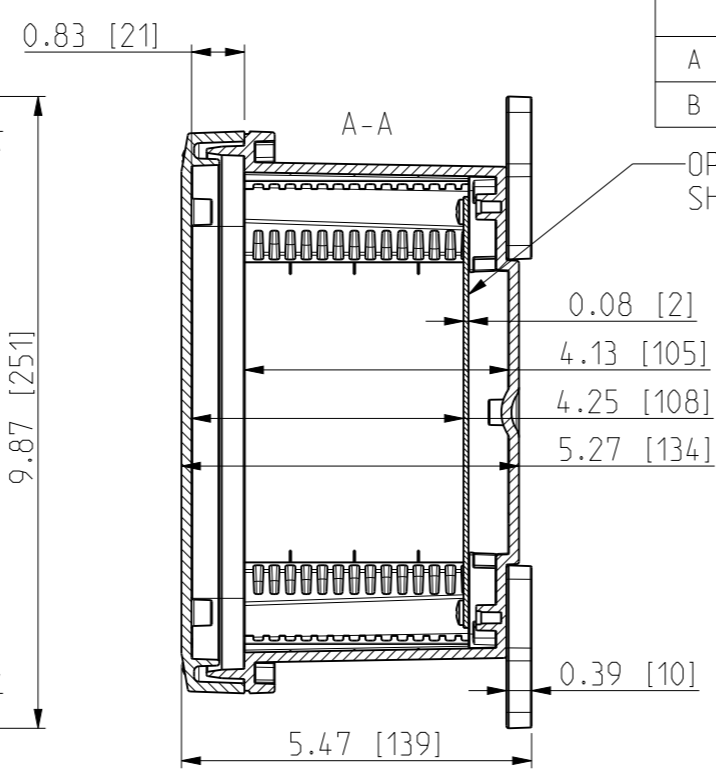

ID	Description	Date	By	Appr.
A		2.1.2018	KA	
B	More dimensions added.	10.09.2018	MTN	

FRONT VIEW WITH COVER REMOVED

FRONT VIEW WITH COVER REMOVED AND BACK PANEL DISPLAYED

Dimensions in inches [mm]

Material: Polycarbonate		Ensto Mat:		Replaces:
ENSTO Ensto Finland Oy Ensto Smart Buildings				Replaced:
Scale 1:3 A3	Date 18.12.2017 By KA Checked	UPC G080604 / UPC T080604 Dimensional drawing		Drw No: 000385246 B
Sheet No: 1 (1)	Ctrl			Ref: Polybox
				Code: UPC x080604