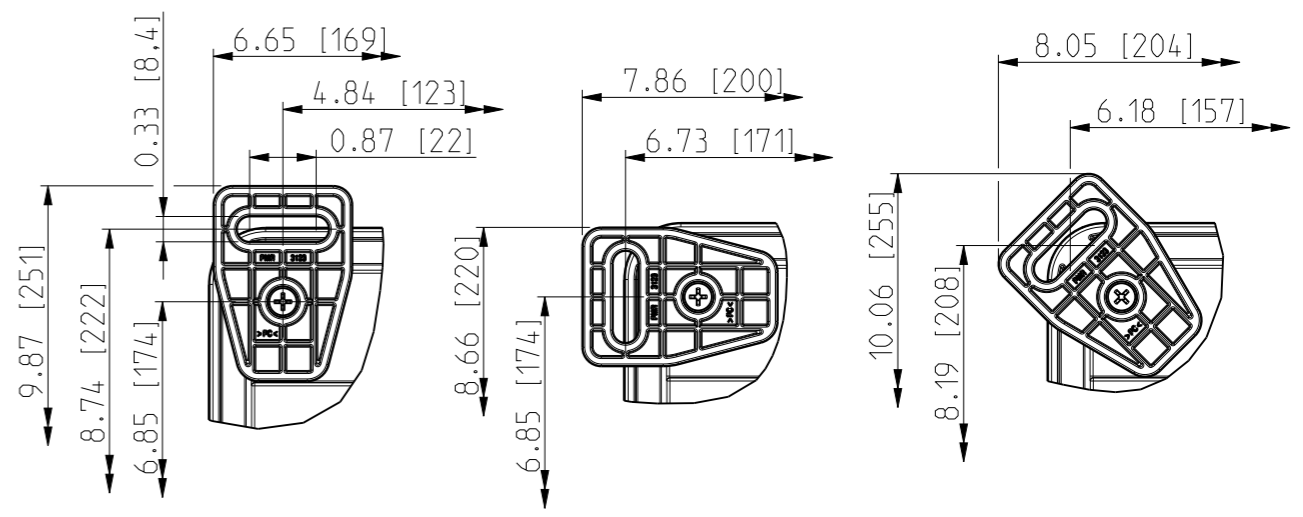

ID	Description	Date	By	Appr.
A		2.1.2018	KA	
B	More dimensions added.	10.09.2018	MTN	

FRONT VIEW WITH COVER REMOVED

FRONT VIEW WITH COVER REMOVED AND BACK PANEL DISPLAYED

Dimensions in inches [mm]

Material: Polycarbonate		Ensto Mat:		Replaces:
ENSTO Ensto Finland Oy Ensto Smart Buildings				Replaced:
Scale 1:3 A3	Date 18.12.2017 By KA Checked	UPC G080604 / UPC T080604 Dimensional drawing		Drw No: 000385246 B
Sheet No: 1 (1)	Ctrl			Ref: Polybox
				Code: UPC x080604