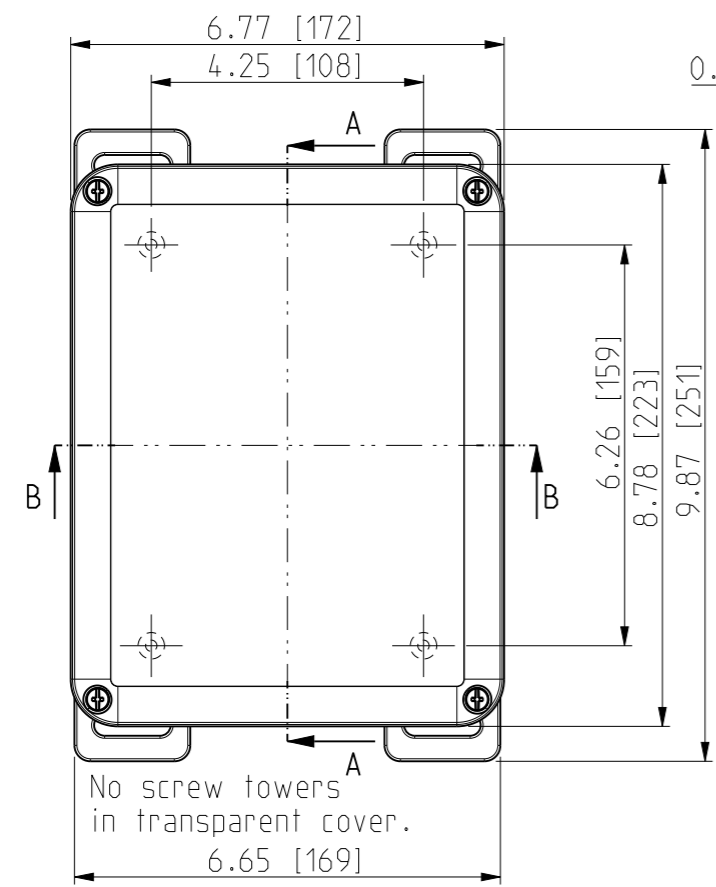

ID	Description	Date	By	Appr.
A		2.1.2018	KA	
B	More dimensions added.	10.09.2018	MTN	

FRONT VIEW WITH COVER REMOVED

FRONT VIEW WITH COVER REMOVED AND BACK PANEL DISPLAYED

Dimensions in inches [mm]

Material: Polycarbonate		Ensto Mat:		Replaces:
ENSTO Ensto Finland Oy Ensto Smart Buildings				Replaced:
Scale 1:3 A3	Date 18.12.2017 By KA Checked	UPC G080604 / UPC T080604 Dimensional drawing		Drw No: 000385246 B
Sheet No: 1 (1)	Ctrl			Ref: Polybox
				Code: UPC x080604