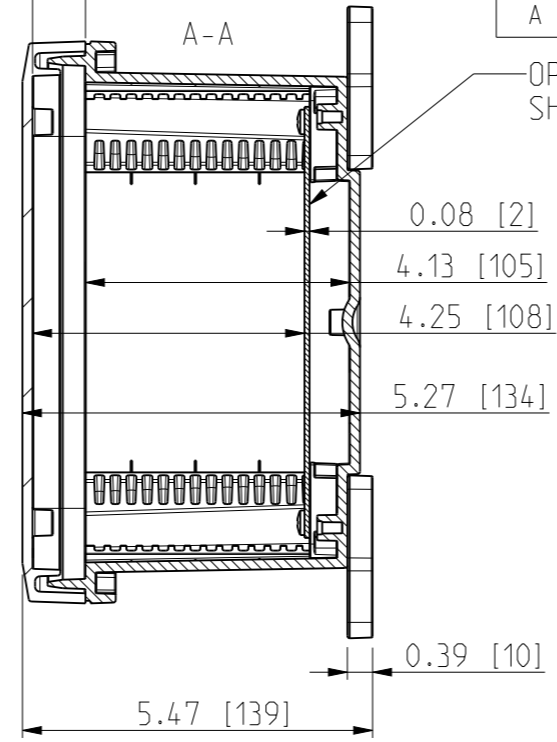

ID	Description	Date	By	Appr.
A	New drawing	13.09.2018	MTN	

FRONT VIEW WITH COVER REMOVED AND BACK PANEL DISPLAYED

FRONT VIEW WITH COVER REMOVED

Dimensions in inches [mm]

Material: Polycarbonate		Ensto Mat:		Replaces:
ENSTO Ensto Finland Oy Ensto Smart Buildings		UPCG080604HML/UPCT080604HML		Replaced:
Scale 1:3 A3	Date 13.09.18 By MTN Checked	Dimensional drawing		Drw No: 000439359 A
Sheet No: 1 (1)	Ctrl			Ref: Polybox
				Code: UPCx080604HML