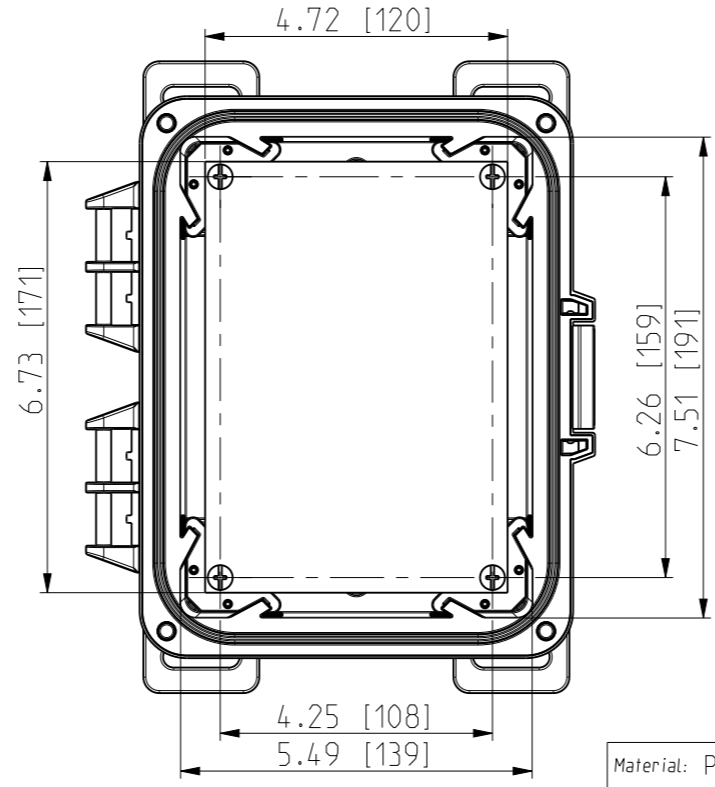

ID	Description	Date	By	Appr.
A	New drawing	13.09.2018	MTN	

FRONT VIEW WITH COVER REMOVED AND BACK PANEL DISPLAYED

FRONT VIEW WITH COVER REMOVED

Dimensions in inches [mm]

Material: Polycarbonate		Ensto Mat:		Replaces:
ENSTO Ensto Finland Oy Ensto Smart Buildings		UPCG080604HML/UPCT080604HML		Replaced:
Scale 1:3 A3	Date 13.09.18 By MTN Checked	Dimensional drawing		Drw No: 000439359 A
Sheet No: 1 (1)	Ctrl			Ref: Polybox
				Code: UPCx080604HML