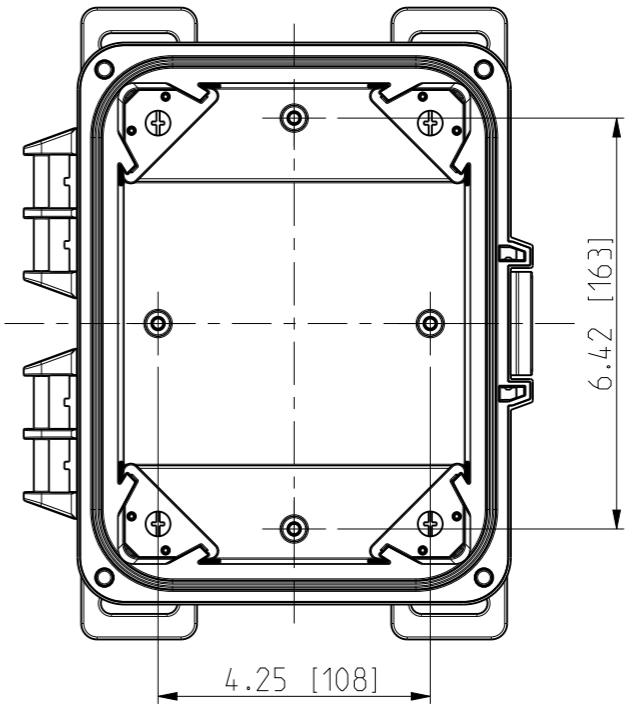

ID	Description	Date	By	Appr.
A	New drawing	13.09.2018	MTN	

FRONT VIEW WITH COVER REMOVED AND BACK PANEL DISPLAYED

FRONT VIEW WITH COVER REMOVED

Dimensions in inches [mm]

Material: Polycarbonate		Ensto Mat:		Replaces:
ENSTO Ensto Finland Oy Ensto Smart Buildings		UPCG080604HML/UPCT080604HML		Replaced:
Scale 1:3 A3	Date 13.09.18 By MTN Checked	Dimensional drawing		Drw No: 000439359 A
Sheet No: 1 (1)	Ctrl			Ref: Polybox
				Code: UPCx080604HML