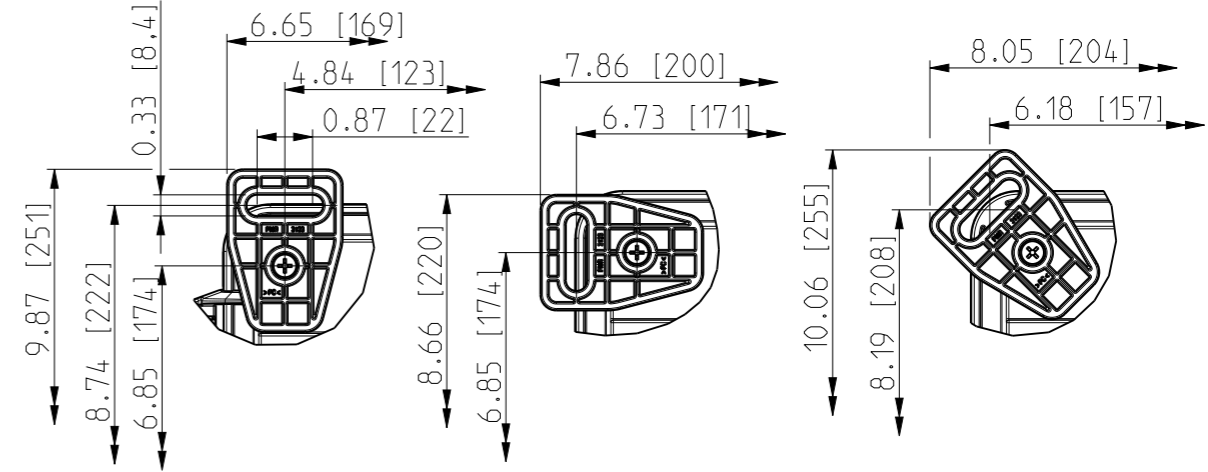

ID	Description	Date	By	Appr.
A	New drawing	13.09.2018	MTN	

FRONT VIEW WITH COVER REMOVED AND BACK PANEL DISPLAYED

FRONT VIEW WITH COVER REMOVED

Dimensions in inches [mm]

Material: Polycarbonate		Ensto Mat:		Replaces:
ENSTO Ensto Finland Oy Ensto Smart Buildings		UPCG080604HML/UPCT080604HML		Replaced:
Scale 1:3 A3	Date 13.09.18 By MTN Checked	Dimensional drawing		Drw No: 000439359 A
Sheet No: 1 (1)	Ctrl			Ref: Polybox
				Code: UPCx080604HML