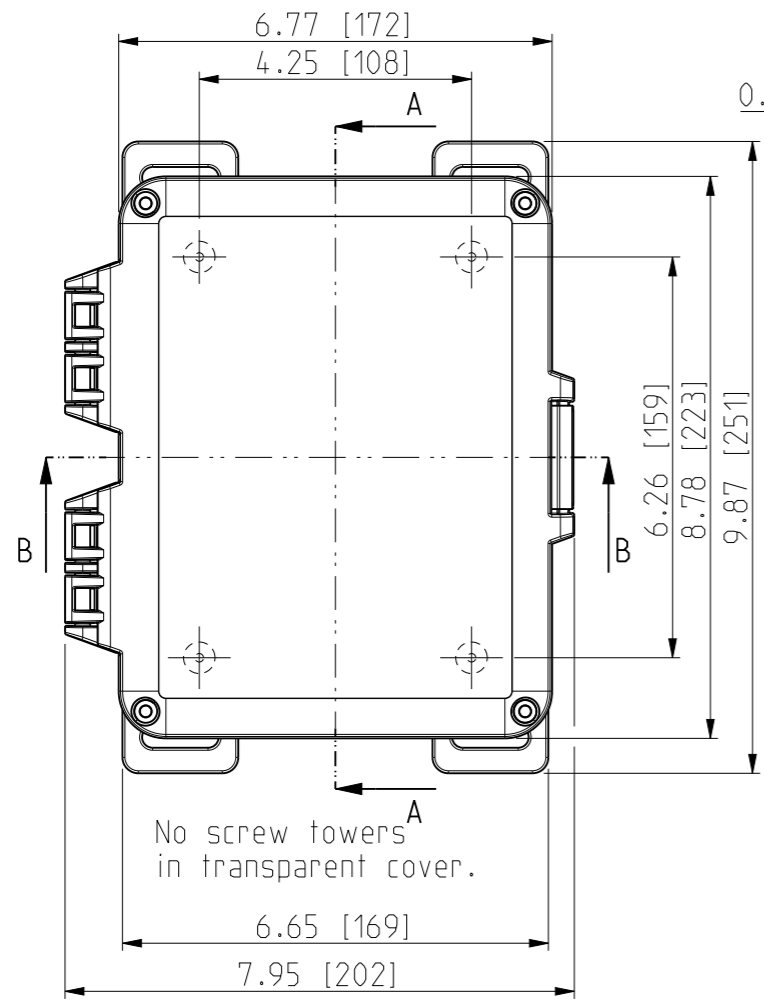

ID	Description	Date	By	Appr.
A	New drawing	13.09.2018	MTN	

FRONT VIEW WITH COVER REMOVED AND BACK PANEL DISPLAYED

FRONT VIEW WITH COVER REMOVED

Dimensions in inches [mm]

Material: Polycarbonate		Ensto Mat:		Replaces:
ENSTO Ensto Finland Oy Ensto Smart Buildings		UPCG080604HML/UPCT080604HML		Replaced:
Scale 1:3 A3	Date 13.09.18 By MTN Checked	Dimensional drawing		Drw No: 000439359 A
Sheet No: 1 (1)	Ctrl			Ref: Polybox
				Code: UPCx080604HML