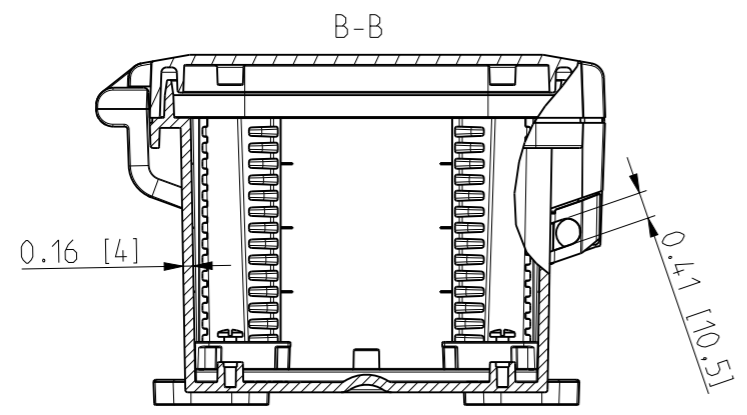

ID	Description	Date	By	Appr.
A	New drawing	13.09.2018	MTN	

FRONT VIEW WITH COVER REMOVED AND BACK PANEL DISPLAYED

FRONT VIEW WITH COVER REMOVED

Dimensions in inches [mm]

Material: Polycarbonate		Ensto Mat:		Replaces:
ENSTO Ensto Finland Oy Ensto Smart Buildings		UPCG080604HML/UPCT080604HML		Replaced:
Scale 1:3 A3	Date 13.09.18 By MTN Checked	Dimensional drawing		Drw No: 000439359 A
Sheet No: 1 (1)	Ctrl			Ref: Polybox
				Code: UPCx080604HML