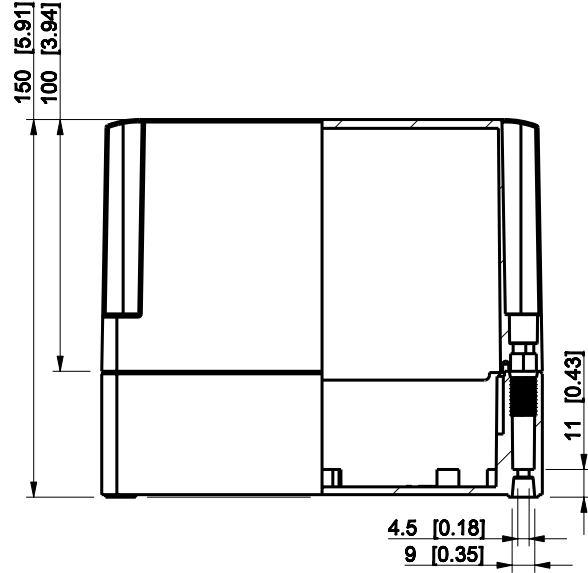

ID	Description	Date	By	Appr.
A				

Dimensions in mm [inches]

Material: Polycarbonate, fiberglass-reinforced Color: RAL 7035

Supplier: Tool No: Weight [kg]: 0.52 Volume:

SPCP131815T

Scale	Date	08.12.08
1:3	By	PKos
-	Checked	
-	Ctrl	

Replaces:	
Replaced:	
Drw No:	- A
Ref:	Cubo S
Code:	SPCP131815T
Sheet No:	

model SPCP131815T PART
 drawing CUBOS DRAWING