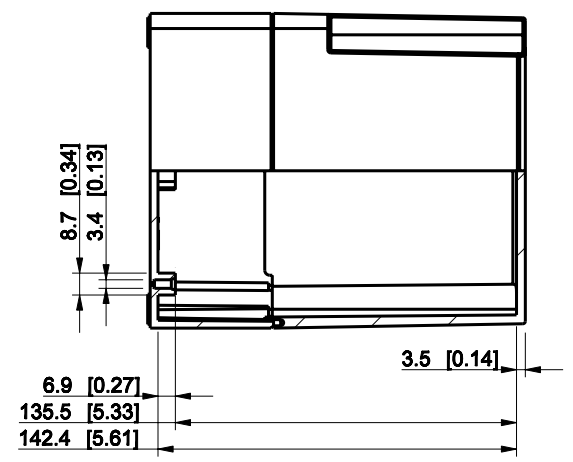

ID	Description	Date	By	Appr.
A				

Dimensions in mm [inches]

Material: Polycarbonate, fiberglass-reinforced Color: RAL 7035

Supplier: Tool No: Weight [kg]: 0.52 Volume:

SPCP131815T

Scale	Date	08.12.08
1:3	By	PKos
-	Checked	
-	Ctrl	

Replaces:	
Replaced:	
Drw No:	- A
Ref:	Cubo S
Code:	SPCP131815T
Sheet No:	

model SPCP131815T PART
 drawing CUBOS DRAWING