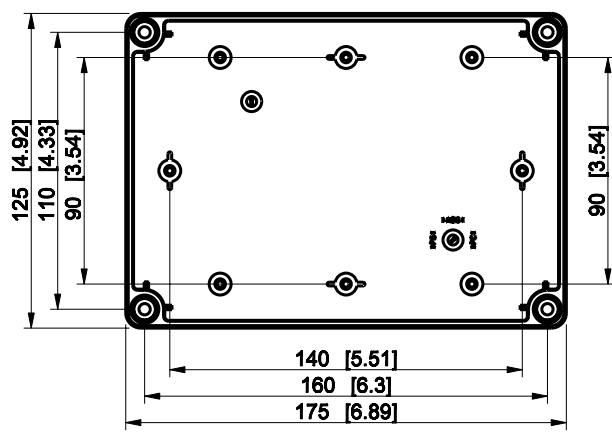

ID	Description	Date	By	Appr.
A				

Dimensions in mm [inches]

Material: Polycarbonate, fiberglass-reinforced Color: RAL 7035

Supplier: Tool No: Weight [kg]: 0.52 Volume:

SPCP131815T

Scale	Date	08.12.08
1:3	By	PKos
-	Checked	
-	Ctrl	

Replaces:	
Replaced:	
Drw No:	- A
Ref:	Cubo S
Code:	SPCP131815T
Sheet No:	

model SPCP131815T PART
 drawing CUBOS DRAWING