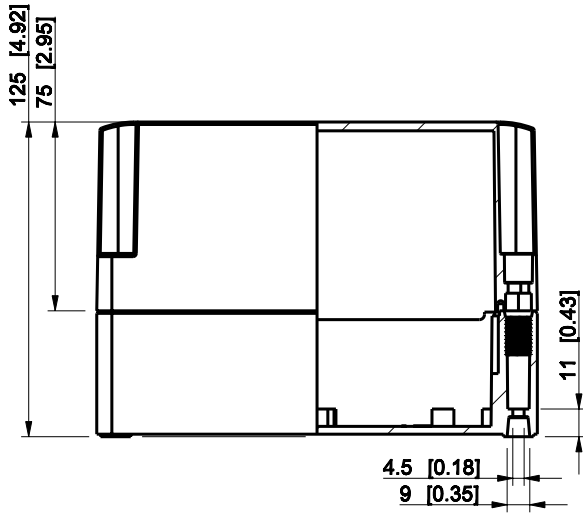

ID	Description	Date	By	Appr.
A				

Dimensions in mm [inches]

Material: Polycarbonate, fiberglass-reinforced	Color: RAL 7035
--	-----------------

Supplier:	Tool No:	Weight [kg]: 0.46	Volume:
-----------	----------	-------------------	---------

**ENSTO**  
ENSTO CONTROL OY

**SPCP131813T**

Scale	Date	08.12.08
1:3	By	PKos
-	Checked	
-	Ctrl	

Replaces:
Replaced:
Drw No: - A
Ref: Cubo S
Code: SPCP131813T
Sheet No:

model SPCP131813T PART  
drawing CUBOS DRAWING