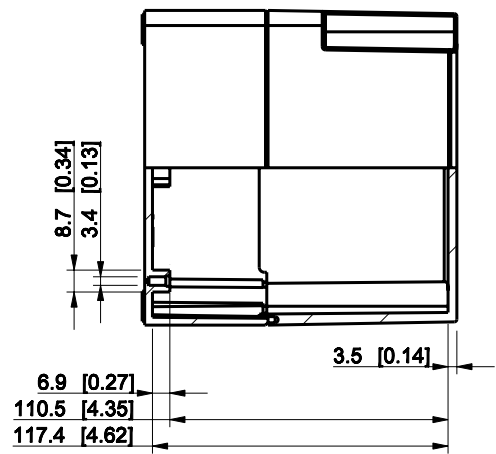

ID	Description	Date	By	Appr.
A				

Dimensions in mm [inches]

Material: Polycarbonate, fiberglass-reinforced	Color: RAL 7035
--	-----------------

Supplier:	Tool No:	Weight [kg]: 0.46	Volume:
-----------	----------	-------------------	---------

**ENSTO**  
ENSTO CONTROL OY

**SPCP131813T**

Scale	Date	08.12.08
1:3	By	PKos
-	Checked	
-	Ctrl	

Replaces:
Replaced:
Drw No: - A
Ref: Cubo S
Code: SPCP131813T
Sheet No:

model SPCP131813T PART  
drawing CUBOS DRAWING