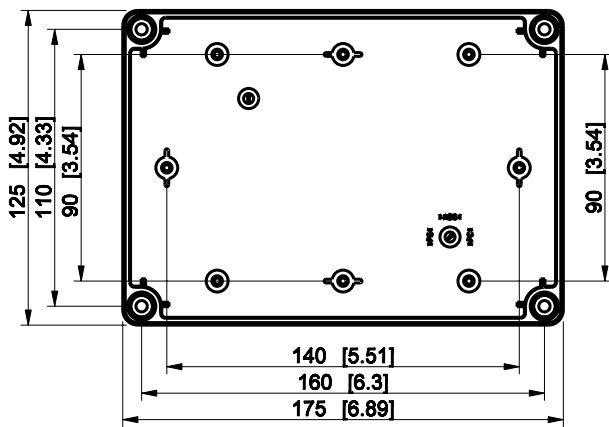

ID	Description	Date	By	Appr.
A				

Dimensions in mm [inches]

Material: Polycarbonate, fiberglass-reinforced	Color: RAL 7035
--	-----------------

Supplier:	Tool No:	Weight [kg]: 0.46	Volume:
-----------	----------	-------------------	---------

**ENSTO**  
ENSTO CONTROL OY

**SPCP131813T**

Scale	Date	08.12.08
1:3	By	PKos
-	Checked	
-	Ctrl	

Replaces:
Replaced:
Drw No: - A
Ref: Cubo S
Code: SPCP131813T
Sheet No:

model SPCP131813T PART  
drawing CUBOS DRAWING