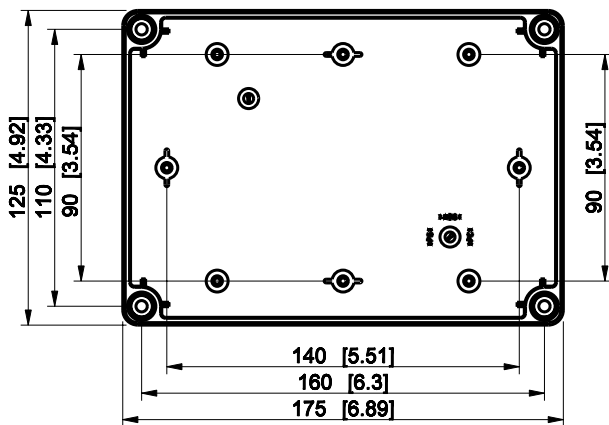

ID	Description	Date	By	Appr.
A				

Dimensions in mm [inches]

Material: Polycarbonate, fiberglass-reinforced	Color: RAL 7035
--	-----------------

Supplier:	Tool No:	Weight [kg]: 0.46	Volume:
-----------	----------	-------------------	---------

ENSTO
ENSTO CONTROL OY

SPCP131813G

Scale	Date	08.12.08
1:3	By	PKos
-	Checked	
-	Ctrl	

Replaces:
Replaced:
Drw No: - A
Ref: Cubo S
Code: SPCP131813G
Sheet No:

model SPCP131813G PART
drawing CUBOS DRAWING