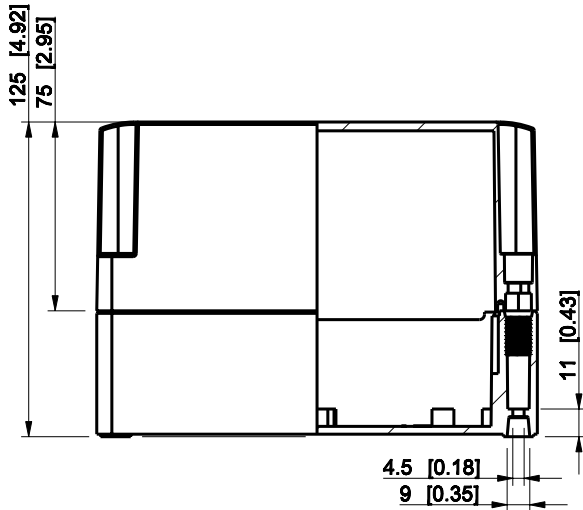

ID	Description	Date	By	Appr.
A				

Dimensions in mm [inches]

Material: Polycarbonate, fiberglass-reinforced	Color: RAL 7035
--	-----------------

Supplier:	Tool No:	Weight [kg]: 0.46	Volume:
-----------	----------	-------------------	---------

ENSTO
ENSTO CONTROL OY

SPCP131813G

Scale	Date	08.12.08
1:3	By	PKos
-	Checked	
-	Ctrl	

Replaces:
Replaced:
Drw No: - A
Ref: Cubo S
Code: SPCP131813G
Sheet No:

model SPCP131813G PART
drawing CUBOS DRAWING