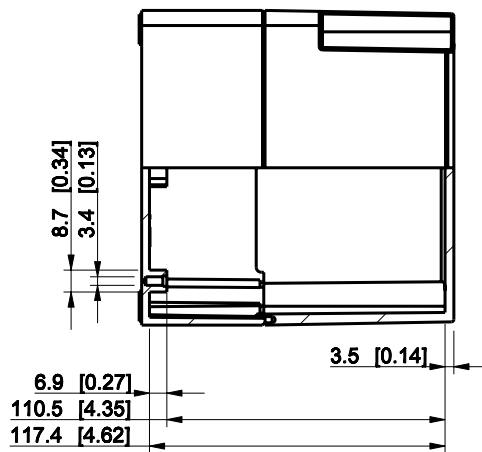

ID	Description	Date	By	Appr.
A				

Dimensions in mm [inches]

Material: Polycarbonate, fiberglass-reinforced	Color: RAL 7035
--	-----------------

Supplier:	Tool No:	Weight [kg]: 0.46	Volume:
-----------	----------	-------------------	---------

ENSTO
ENSTO CONTROL OY

SPCP131813G

Scale	Date	08.12.08
1:3	By	PKos
-	Checked	
-	Ctrl	

Replaces:
Replaced:
Drw No: - A
Ref: Cubo S
Code: SPCP131813G
Sheet No:

model SPCP131813G PART
drawing CUBOS DRAWING