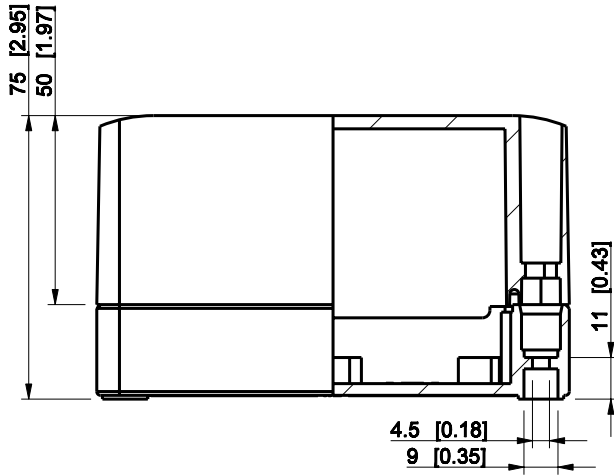

ID	Description	Date	By	Appr.
A				

Dimensions in mm [inches]

Material: Polycarbonate, fiberglass-reinforced	Color: RAL 7035
--	-----------------

Supplier:	Tool No:	Weight [kg]: 0.20	Volume:
-----------	----------	-------------------	---------

ENSTO
ENSTO CONTROL OY

SPCP081308LG

Scale	Date	04.12.08
1:2	By	PKos
-	Checked	
-	Ctrl	

Replaces:	
Replaced:	
Drw No:	- A
Ref:	Cubo S
Code:	SPCP081308LG
Sheet No:	

model SPCP081308LG PART
drawing CUBOS_4.DRAWING