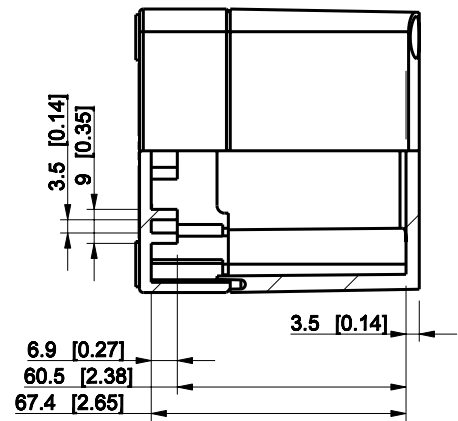

ID	Description	Date	By	Appr.
A				

Dimensions in mm [inches]

Material: Polycarbonate, fiberglass-reinforced	Color: RAL 7035
--	-----------------

Supplier:	Tool No:	Weight [kg]: 0.20	Volume:
-----------	----------	-------------------	---------

ENSTO
ENSTO CONTROL OY

SPCP081308LG

Scale	Date	04.12.08
1:2	By	PKos
-	Checked	
-	Ctrl	

Replaces:	
Replaced:	
Drw No:	- A
Ref:	Cubo S
Code:	SPCP081308LG
Sheet No:	

model SPCP081308LG PART
drawing CUBOS_4.DRAWING