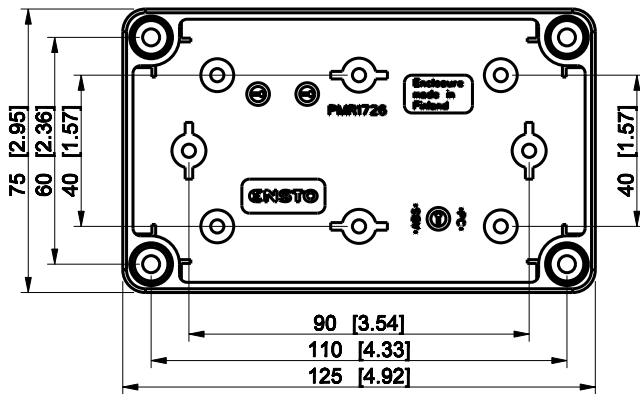

ID	Description	Date	By	Appr.
A				

Dimensions in mm [inches]

Material: Polycarbonate, fiberglass-reinforced	Color: RAL 7035
--	-----------------

Supplier:	Tool No:	Weight [kg]: 0.20	Volume:
-----------	----------	-------------------	---------

ENSTO
ENSTO CONTROL OY

SPCP081308LG

Scale	Date	04.12.08
1:2	By	PKos
-	Checked	
-	Ctrl	

Replaces:	
Replaced:	
Drw No:	- A
Ref:	Cubo S
Code:	SPCP081308LG
Sheet No:	

model SPCP081308LG PART
drawing CUBOS_4.DRAWING