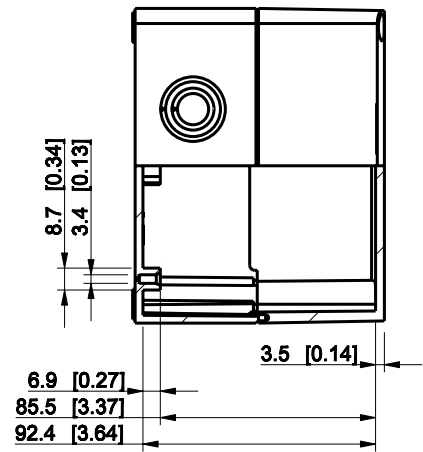

ID	Description	Date	By	Appr.
A				

Dimensions in mm [inches]

Material: Polycarbonate, fiberglass-reinforced	Color: RAL 7035
--	-----------------

Supplier:	Tool No:	Weight [kg]: 0.41	Volume:
-----------	----------	-------------------	---------

**ENSTO**  
ENSTO CONTROL OY

**SPCM131810T**

Scale	Date	08.12.08
1:3	By	PKos
-	Checked	
-	Ctrl	

Replaces:
Replaced:
Drw No: - A
Ref: Cubo S
Code: SPCM131810T
Sheet No:

model SPCM131810T PART

drawing CUBOS DRAWING