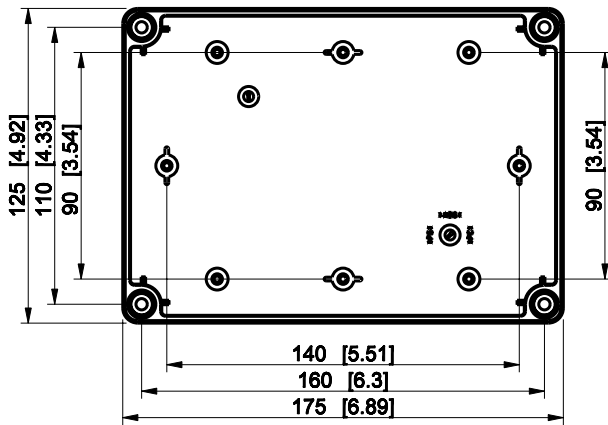

ID	Description	Date	By	Appr.
A				

Dimensions in mm [inches]

Material: Polycarbonate, fiberglass-reinforced	Color: RAL 7035
--	-----------------

Supplier:	Tool No:	Weight [kg]: 0.41	Volume:
-----------	----------	-------------------	---------

**ENSTO**  
ENSTO CONTROL OY

**SPCM131810T**

Scale	Date	08.12.08
1:3	By	PKos
-	Checked	
-	Ctrl	

Replaces:
Replaced:
Drw No: - A
Ref: Cubo S
Code: SPCM131810T
Sheet No:

model SPCM131810T PART

drawing CUBOS DRAWING