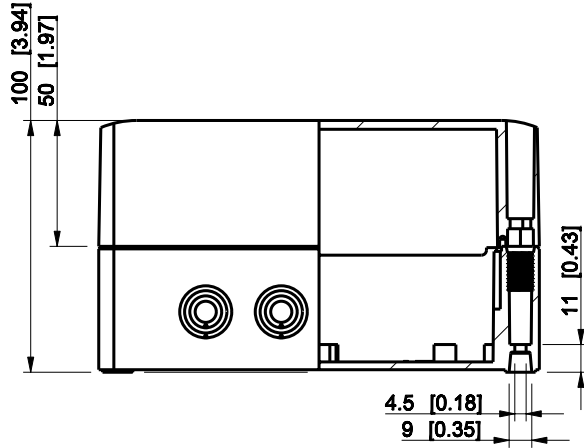

ID	Description	Date	By	Appr.
A				

Dimensions in mm [inches]

Material: Polycarbonate, fiberglass-reinforced	Color: RAL 7035
--	-----------------

Supplier:	Tool No:	Weight [kg]: 0.41	Volume:
-----------	----------	-------------------	---------

**ENSTO**  
ENSTO CONTROL OY

**SPCM131810T**

Scale	Date	08.12.08
1:3	By	PKos
-	Checked	
-	Ctrl	

Replaces:
Replaced:
Drw No: - A
Ref: Cubo S
Code: SPCM131810T
Sheet No:

model SPCM131810T PART

drawing CUBOS DRAWING