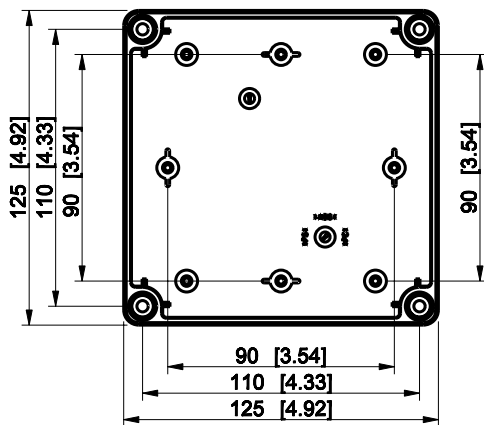

ID	Description	Date	By	Appr.
A				

Dimensions in mm [inches]

Material: Polycarbonate, fiberglass-reinforced	Color: RAL 7035
--	-----------------

Supplier:	Tool No:	Weight [kg]: 0.36	Volume:
-----------	----------	-------------------	---------

ENSTO
ENSTO CONTROL OY

SPCM131313G

Scale	Date	08.12.08
1:3	By	PKos
-	Checked	
-	Ctrl	

Replaces:
Replaced:
Drw No: - A
Ref: Cubo S
Code: SPCM131313G
Sheet No:

model SPCM131313G PART
drawing CUBOS DRAWING