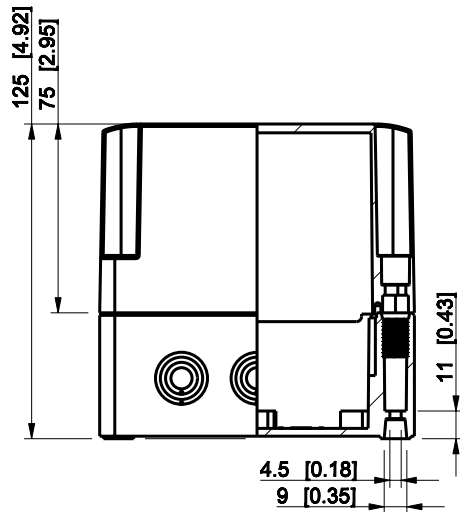

ID	Description	Date	By	Appr.
A				

Dimensions in mm [inches]

Material: Polycarbonate, fiberglass-reinforced	Color: RAL 7035
--	-----------------

Supplier:	Tool No:	Weight [kg]: 0.36	Volume:
-----------	----------	-------------------	---------

ENSTO
ENSTO CONTROL OY

SPCM131313G

Scale	Date	08.12.08
1:3	By	PKos
-	Checked	
-	Ctrl	

Replaces:
Replaced:
Drw No: - A
Ref: Cubo S
Code: SPCM131313G
Sheet No:

model SPCM131313G PART
drawing CUBOS DRAWING