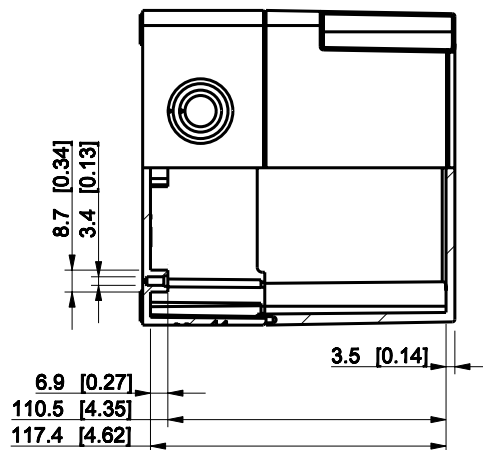

ID	Description	Date	By	Appr.
A				

Dimensions in mm [inches]

Material: Polycarbonate, fiberglass-reinforced	Color: RAL 7035
--	-----------------

Supplier:	Tool No:	Weight [kg]: 0.36	Volume:
-----------	----------	-------------------	---------

ENSTO
ENSTO CONTROL OY

SPCM131313G

Scale	Date	08.12.08
1:3	By	PKos
-	Checked	
-	Ctrl	

Replaces:
Replaced:
Drw No: - A
Ref: Cubo S
Code: SPCM131313G
Sheet No:

model SPCM131313G PART
drawing CUBOS DRAWING