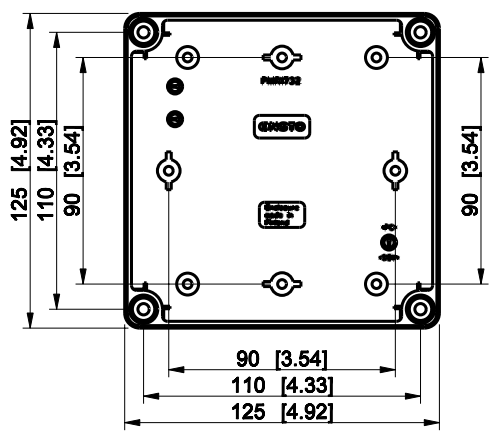

ID	Description	Date	By	Appr.
A				

Dimensions in mm [inches]

Material: ABS	Color: RAL 7035
---------------	-----------------

Supplier:	Tool No:	Weight [kg]: 0.28	Volume:
-----------	----------	-------------------	---------

SABP131308LT

Scale	Date	04.12.08
1:3	By	PKos
-	Checked	
-	Ctrl	

Replaces:
Replaced:
Drw No: - A
Ref: Cubo S
Code: SABP131308LT
Sheet No:

model SABP131308LT .PART
drawing CUBOS_4.DRAWING