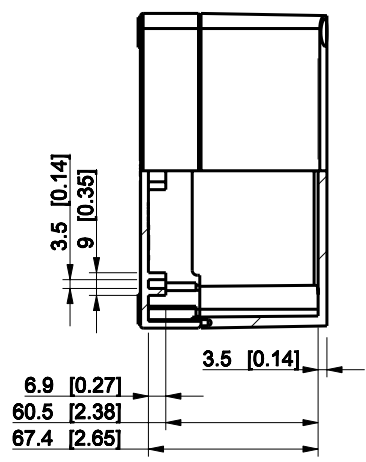

ID	Description	Date	By	Appr.
A				

Dimensions in mm [inches]

Material: ABS	Color: RAL 7035
---------------	-----------------

Supplier:	Tool No:	Weight [kg]: 0.28	Volume:
-----------	----------	-------------------	---------

SABP131308LT

Scale	Date	04.12.08
1:3	By	PKos
-	Checked	
-	Ctrl	

Replaces:
Replaced:
Drw No: - A
Ref: Cubo S
Code: SABP131308LT
Sheet No:

model SABP131308LT .PART
drawing CUBOS_4.DRAWING