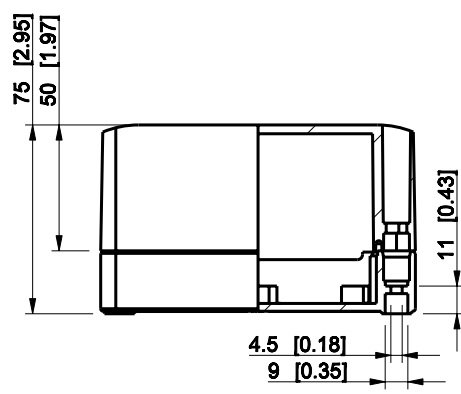

ID	Description	Date	By	Appr.
A				

Dimensions in mm [inches]

Material: ABS	Color: RAL 7035
---------------	-----------------

Supplier:	Tool No:	Weight [kg]: 0.28	Volume:
-----------	----------	-------------------	---------

SABP131308LT

Scale	Date	04.12.08
1:3	By	PKos
-	Checked	
-	Ctrl	

Replaces:
Replaced:
Drw No: - A
Ref: Cubo S
Code: SABP131308LT
Sheet No:

model SABP131308LT .PART
drawing CUBOS_4.DRAWING