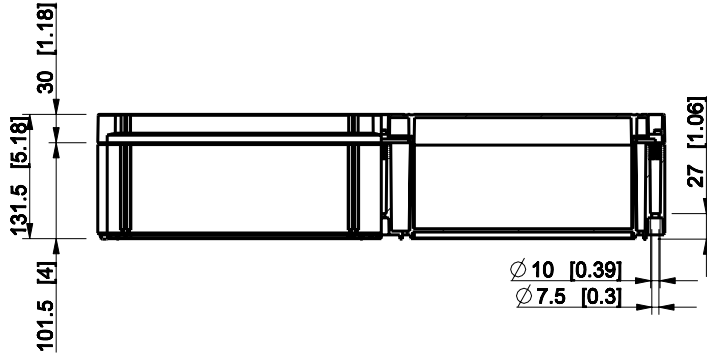

| ID | Description | Date | By | Appr. |
|----|-------------|------|----|-------|
| A | | | | |

Dimensions in mm [inches]

| | |
|--|-----------------|
| Material: Polycarbonate, fiberglass-reinforced | Color: RAL 7035 |
|--|-----------------|

| | | | |
|-----------|----------|-------------------|---------|
| Supplier: | Tool No: | Weight [kg]: 3.75 | Volume: |
|-----------|----------|-------------------|---------|

ENSTO
ENSTO CONTROL OY

OPCP406013G

| | | |
|-------|---------|----------|
| Scale | Date | 18.12.08 |
| 1:8 | By | PKos |
| - | Checked | |
| - | Ctrl | |

| | |
|-----------|-------------|
| Replaces: | |
| Replaced: | |
| Drw No: | A |
| Ref: | Cubo O |
| Code: | OPCP406013G |
| Sheet No: | |

model: OPCP406013G PART
drawing: CUBO_O_1_DRAWING