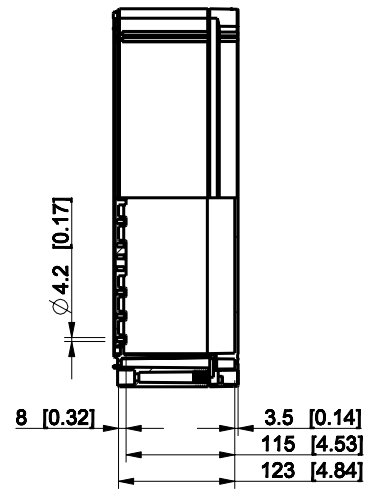

| ID | Description | Date | By | Appr. |
|----|-------------|------|----|-------|
| A | | | | |

Dimensions in mm [inches]

| | |
|--|-----------------|
| Material: Polycarbonate, fiberglass-reinforced | Color: RAL 7035 |
|--|-----------------|

| | | | |
|-----------|----------|-------------------|---------|
| Supplier: | Tool No: | Weight [kg]: 3.75 | Volume: |
|-----------|----------|-------------------|---------|

ENSTO
ENSTO CONTROL OY

OPCP406013G

| | | |
|-------|---------|----------|
| Scale | Date | 18.12.08 |
| 1:8 | By | PKos |
| - | Checked | |
| - | Ctrl | |

| | |
|-----------|-------------|
| Replaces: | |
| Replaced: | |
| Drw No: | A |
| Ref: | Cubo O |
| Code: | OPCP406013G |
| Sheet No: | |

model: OPCP406013G PART
drawing: CUBO_O_1_DRAWING