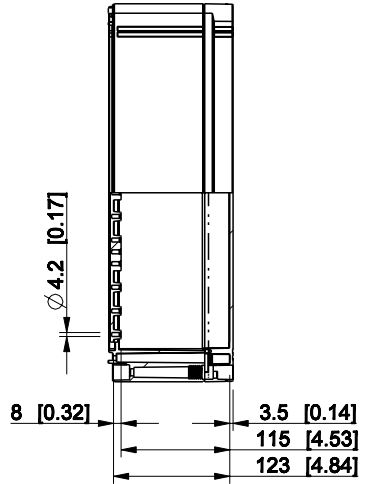

| ID | Description | Date | By | Appr. |
|----|-------------|------|----|-------|
| A  |             |      |    |       |

Dimensions in mm [inches]

|  |                 |
|--|-----------------|
| Material: Polycarbonate, fiberglass-reinforced | Color: RAL 7035 |
|--|-----------------|

|           |            |                   |         |
|-----------|------------|-------------------|---------|
| Supplier: | Tool No: - | Weight [kg]: 2.67 | Volume: |
|-----------|------------|-------------------|---------|

**OPCP404013G**

|       |         |          |
|-------|---------|----------|
| Scale | Date    | 19.04.10 |
| 1:8   | By      | PKos     |
| -     | Checked |          |
| -     | Ctrl    |          |

|                   |
|-------------------|
| Replaces:         |
| Replaced:         |
| Drw No: - A       |
| Ref: Cubo O       |
| Code: OPCP404013G |
| Sheet No:         |

model OPCP404013G PART  
drawing CUBO\_O.drawing