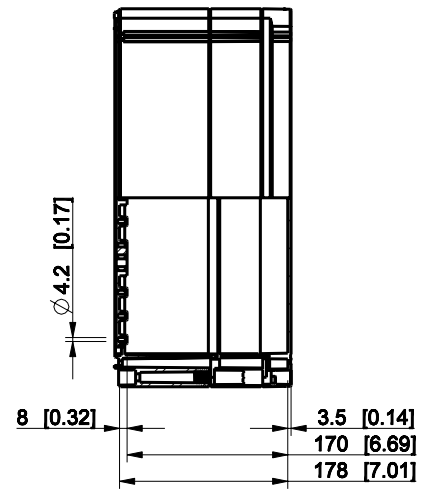

ID	Description	Date	By	Appr.
A				

Dimensions in mm [inches]

Material: ABS	Color: RAL 7035
---------------	-----------------

Supplier:	Tool No:	Weight [kg]: 4.50	Volume:
-----------	----------	-------------------	---------

OABP406018T

Scale	Date	18.12.08
1:8	By	PKos
-	Checked	
-	Ctrl	

Replaces:	
Replaced:	
Drw No:	A
Ref:	Cubo O
Code:	OABP406018T
Sheet No:	

model OABP406018T_PART
drawing CUBO_O_1_DRAWING