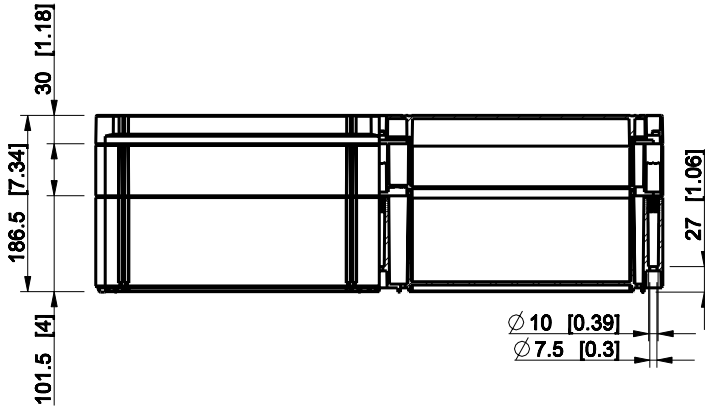

ID	Description	Date	By	Appr.
A				

Dimensions in mm [inches]

Material: ABS	Color: RAL 7035
---------------	-----------------

Supplier:	Tool No:	Weight [kg]: 4.50	Volume:
-----------	----------	-------------------	---------

OABP406018T

Scale	Date	18.12.08
1:8	By	PKos
-	Checked	
-	Ctrl	

Replaces:	
Replaced:	
Drw No:	A
Ref:	Cubo O
Code:	OABP406018T
Sheet No:	

model OABP406018T_PART
drawing CUBO_O_1_DRAWING