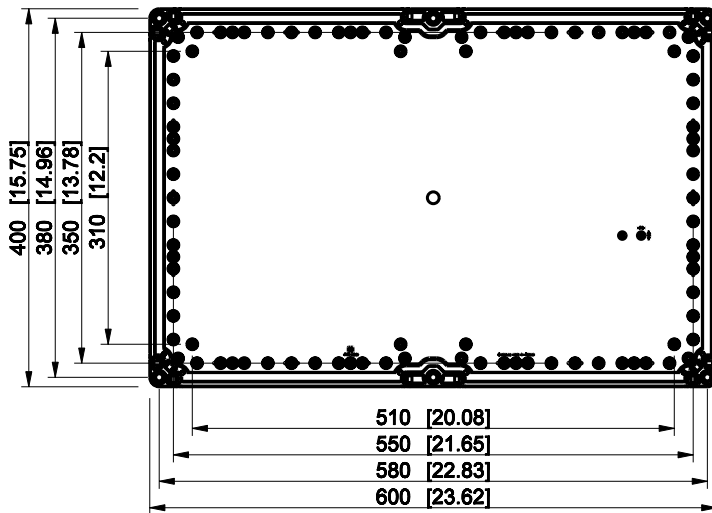

ID	Description	Date	By	Appr.
A				

Dimensions in mm [inches]

Material: ABS	Color: RAL 7035
---------------	-----------------

Supplier:	Tool No:	Weight [kg]: 4.50	Volume:
-----------	----------	-------------------	---------

OABP406018T

Scale	Date	18.12.08
1:8	By	PKos
-	Checked	
-	Ctrl	

Replaces:	
Replaced:	
Drw No:	A
Ref:	Cubo O
Code:	OABP406018T
Sheet No:	

model OABP406018T_PART
drawing CUBO_O_1_DRAWING