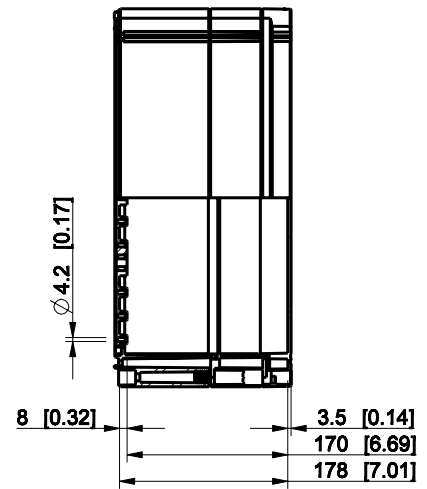

ID	Description	Date	By	Appr.
A				

Dimensions in mm [inches]

Material: ABS	Color: RAL 7035
---------------	-----------------

Supplier:	Tool No:	Weight [kg]: 4.50	Volume:
-----------	----------	-------------------	---------

OABP406018G

Scale	Date	18.12.08
1:8	By	PKos
-	Checked	
-	Ctrl	

Replaces:	
Replaced:	
Drw No:	A
Ref:	Cubo O
Code:	OABP406018G
Sheet No:	

model OABP406018G PART
drawing CUBO_O_1_DRAWING