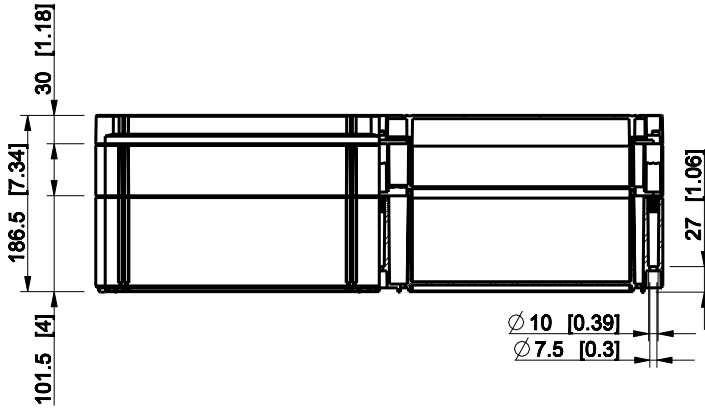

ID	Description	Date	By	Appr.
A				

Dimensions in mm [inches]

Material: ABS	Color: RAL 7035
---------------	-----------------

Supplier:	Tool No:	Weight [kg]: 4.50	Volume:
-----------	----------	-------------------	---------

OABP406018G

Scale	Date	18.12.08
1:8	By	PKos
-	Checked	
-	Ctrl	

Replaces:	
Replaced:	
Drw No:	A
Ref:	Cubo O
Code:	OABP406018G
Sheet No:	

model OABP406018G PART
drawing CUBO_O_1_DRAWING