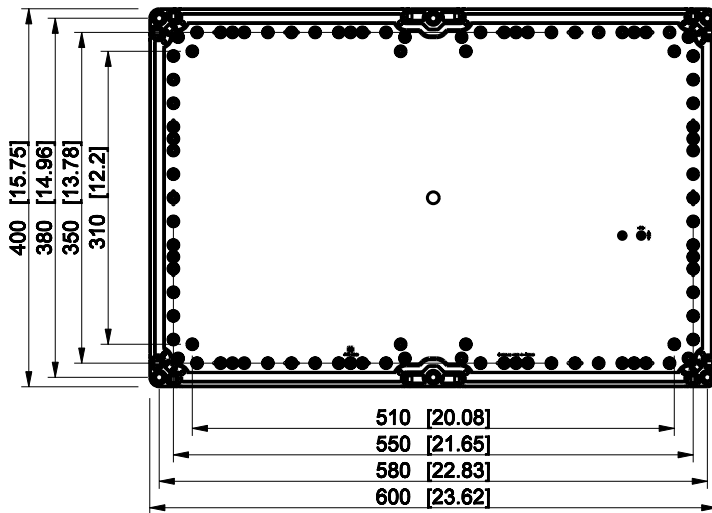

ID	Description	Date	By	Appr.
A				

Dimensions in mm [inches]

Material: ABS	Color: RAL 7035
---------------	-----------------

Supplier:	Tool No:	Weight [kg]: 4.50	Volume:
-----------	----------	-------------------	---------

OABP406018G

Scale	Date	18.12.08
1:8	By	PKos
-	Checked	
-	Ctrl	

Replaces:	
Replaced:	
Drw No:	A
Ref:	Cubo O
Code:	OABP406018G
Sheet No:	

model OABP406018G PART
drawing CUBO_O_1_DRAWING