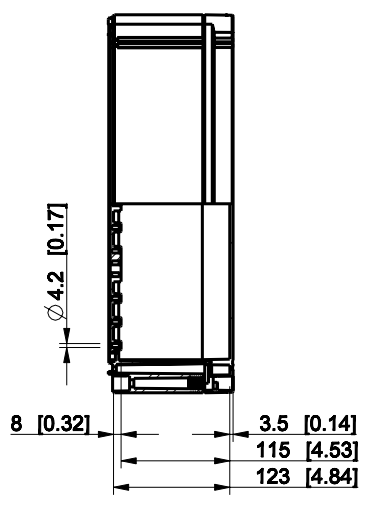

ID	Description	Date	By	Appr.
A				

Dimensions in mm [inches]

Material: ABS	Color: RAL 7035
---------------	-----------------

Supplier:	Tool No:	Weight [kg]: 3.75	Volume:
-----------	----------	-------------------	---------

OABP406013G

Scale	Date	18.12.08
1:8	By	PKos
-	Checked	
-	Ctrl	

Replaces:	
Replaced:	
Drw No:	A
Ref:	Cubo O
Code:	OABP406013G
Sheet No:	

model OABP406013G PART
drawing CUBO_O_1_DRAWING