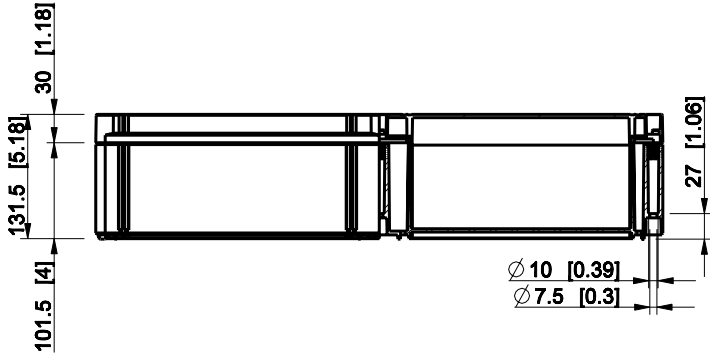

ID	Description	Date	By	Appr.
A				

Dimensions in mm [inches]

Material: ABS	Color: RAL 7035
---------------	-----------------

Supplier:	Tool No:	Weight [kg]: 3.75	Volume:
-----------	----------	-------------------	---------

OABP406013G

Scale	Date	18.12.08
1:8	By	PKos
-	Checked	
-	Ctrl	

Replaces:	
Replaced:	
Drw No:	A
Ref:	Cubo O
Code:	OABP406013G
Sheet No:	

model OABP406013G PART
drawing CUBO_O_1_DRAWING