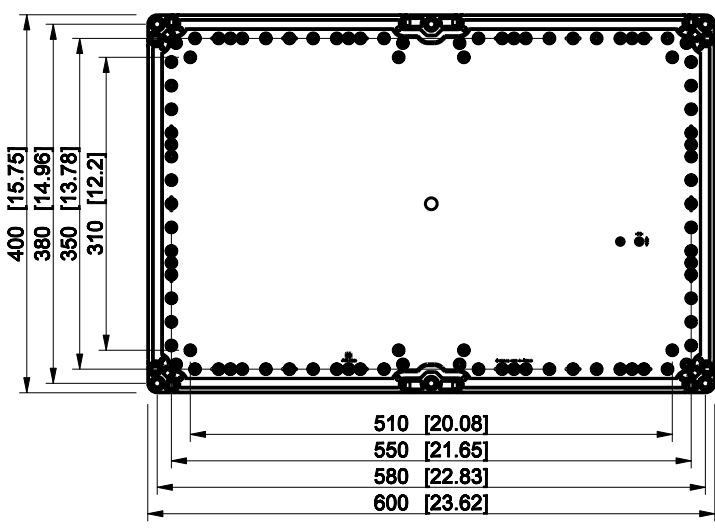

ID	Description	Date	By	Appr.
A				

Dimensions in mm [inches]

Material: ABS	Color: RAL 7035
---------------	-----------------

Supplier:	Tool No:	Weight [kg]: 3.75	Volume:
-----------	----------	-------------------	---------

OABP406013G

Scale	Date	18.12.08
1:8	By	PKos
-	Checked	
-	Ctrl	

Replaces:	
Replaced:	
Drw No:	A
Ref:	Cubo O
Code:	OABP406013G
Sheet No:	

model OABP406013G PART
drawing CUBO_O_1_DRAWING