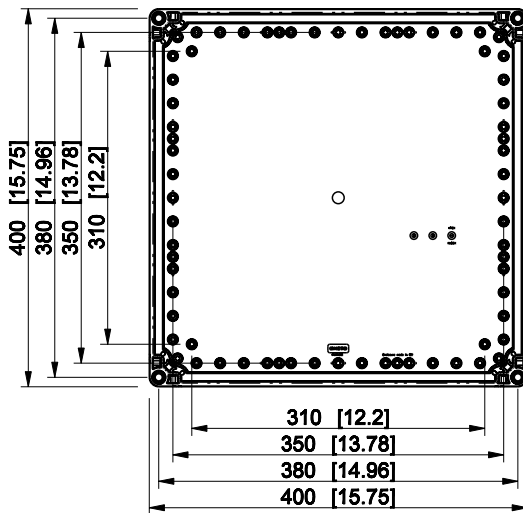

ID	Description	Date	By	Appr.
A				

Dimensions in mm [inches]

Material: ABS	Color: RAL 7035
---------------	-----------------

Supplier:	Tool No: -	Weight [kg]: 4.52	Volume:
-----------	------------	-------------------	---------

OABP404018T

Scale	Date	19.04.10
1:8	By	PKos
-	Checked	
-	Ctrl	

Replaces:
Replaced:
Drw No: - A
Ref: Cubo O
Code: OABP404018T
Sheet No:

model OABP404018T_PART
 drawing CUBO_O.drawing