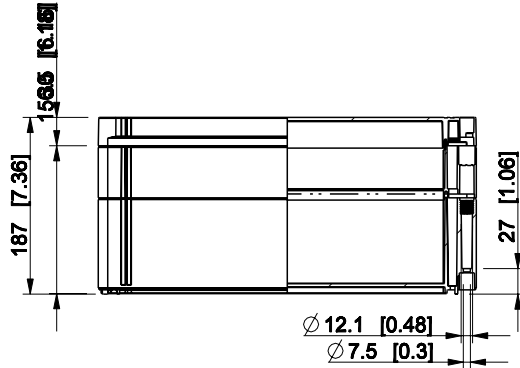

ID	Description	Date	By	Appr.
A				

Dimensions in mm [inches]

Material: ABS	Color: RAL 7035
---------------	-----------------

Supplier:	Tool No: -	Weight [kg]: 4.52	Volume:
-----------	------------	-------------------	---------

OABP404018T

Scale	Date	19.04.10
1:8	By	PKos
-	Checked	
-	Ctrl	

Replaces:
Replaced:
Drw No: - A
Ref: Cubo O
Code: OABP404018T
Sheet No:

model OABP404018T_PART
 drawing CUBO_O.drawing