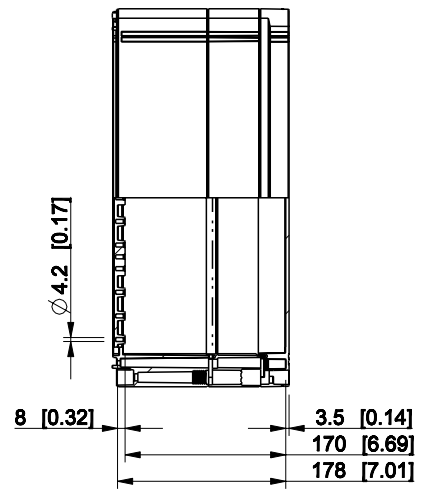

ID	Description	Date	By	Appr.
A				

Dimensions in mm [inches]

Material: ABS	Color: RAL 7035
---------------	-----------------

Supplier:	Tool No: -	Weight [kg]: 4.52	Volume:
-----------	------------	-------------------	---------

OABP404018T

Scale	Date	19.04.10
1:8	By	PKos
-	Checked	
-	Ctrl	

Replaces:
Replaced:
Drw No: - A
Ref: Cubo O
Code: OABP404018T
Sheet No:

model OABP404018T_PART
 drawing CUBO_O.drawing