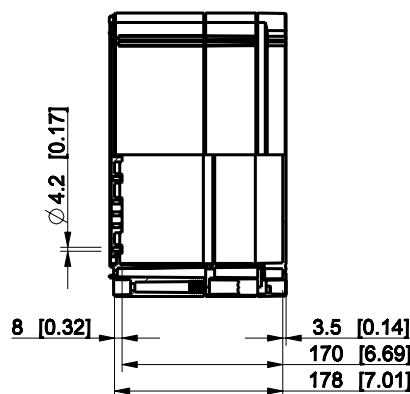

ID	Description	Date	By	Appr.
A				

Dimensions in mm [inches]

Material: ABS	Color: RAL 7035
---------------	-----------------

Supplier:	Tool No:	Weight [kg]: 3.77	Volume:
-----------	----------	-------------------	---------

OABP306018T

Scale	Date	18.12.08
1:8	By	PKos
-	Checked	
-	Ctrl	

Replaces:	
Replaced:	
Drw No:	A
Ref:	Cubo O
Code:	OABP306018T
Sheet No:	

model OABP306018T_PART
 drawing CUBO_O_1_DRAWING