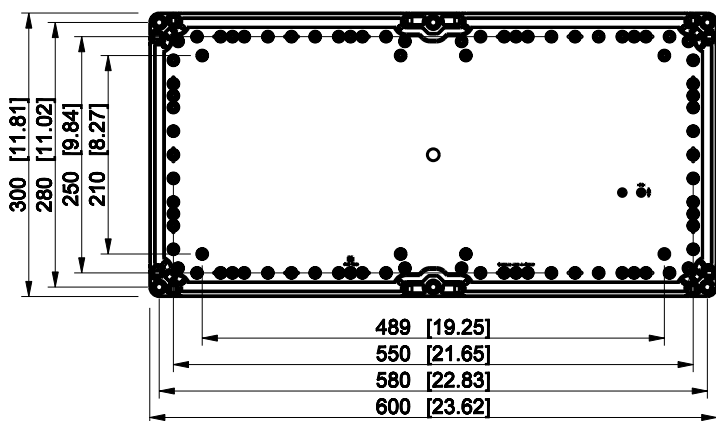

ID	Description	Date	By	Appr.
A				

Dimensions in mm [inches]

Material: ABS	Color: RAL 7035
---------------	-----------------

Supplier:	Tool No:	Weight [kg]: 3.77	Volume:
-----------	----------	-------------------	---------

OABP306018T

Scale	Date	18.12.08
1:8	By	PKos
-	Checked	
-	Ctrl	

Replaces:	
Replaced:	
Drw No:	A
Ref:	Cubo O
Code:	OABP306018T
Sheet No:	

model OABP306018T_PART
 drawing CUBO_O_1_DRAWING