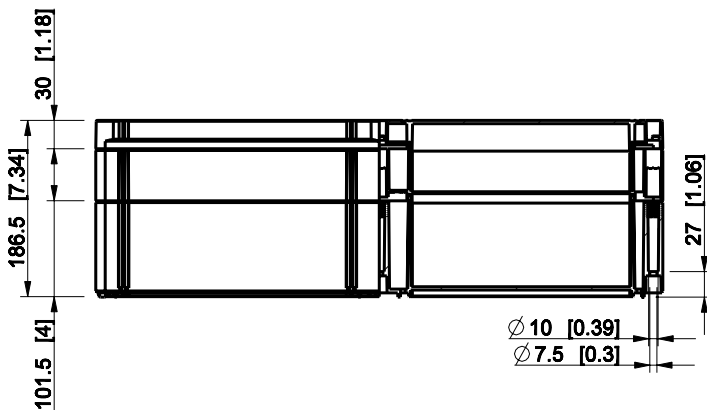

ID	Description	Date	By	Appr.
A				

Dimensions in mm [inches]

Material: ABS	Color: RAL 7035
---------------	-----------------

Supplier:	Tool No:	Weight [kg]: 3.77	Volume:
-----------	----------	-------------------	---------

OABP306018T

Scale	Date	18.12.08
1:8	By	PKos
-	Checked	
-	Ctrl	

Replaces:	
Replaced:	
Drw No:	A
Ref:	Cubo O
Code:	OABP306018T
Sheet No:	

model OABP306018T_PART
 drawing CUBO_O_1_DRAWING