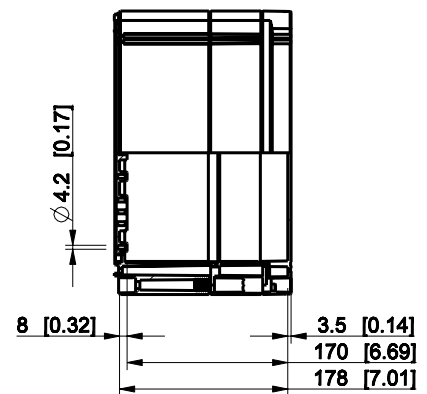

ID	Description	Date	By	Appr.
A				

Dimensions in mm [inches]

Material: ABS	Color: RAL 7035
---------------	-----------------

Supplier:	Tool No:	Weight [kg]: 3.77	Volume:
-----------	----------	-------------------	---------

OABP306018G

Scale	Date	18.12.08
1:8	By	PKos
-	Checked	
-	Ctrl	

Replaces:	
Replaced:	
Drw No:	A
Ref:	Cubo O
Code:	OABP306018G
Sheet No:	

model OABP306018G PART
drawing CUBO_O_1_DRAWING