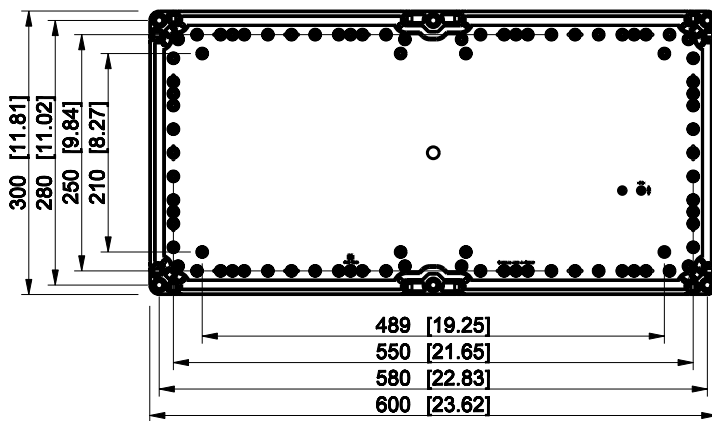

ID	Description	Date	By	Appr.
A				

Dimensions in mm [inches]

Material: ABS	Color: RAL 7035
---------------	-----------------

Supplier:	Tool No:	Weight [kg]: 3.77	Volume:
-----------	----------	-------------------	---------

OABP306018G

Scale	Date	18.12.08
1:8	By	PKos
-	Checked	
-	Ctrl	

Replaces:	
Replaced:	
Drw No:	A
Ref:	Cubo O
Code:	OABP306018G
Sheet No:	

model OABP306018G PART
drawing CUBO_O_1_DRAWING