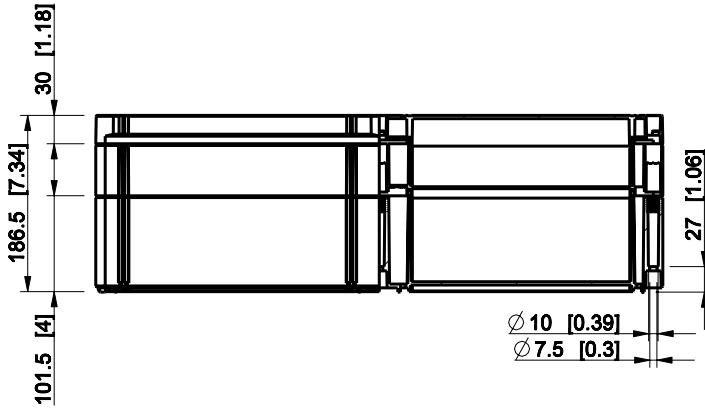

ID	Description	Date	By	Appr.
A				

Dimensions in mm [inches]

Material: ABS	Color: RAL 7035
---------------	-----------------

Supplier:	Tool No:	Weight [kg]: 3.77	Volume:
-----------	----------	-------------------	---------

OABP306018G

Scale	Date	18.12.08
1:8	By	PKos
-	Checked	
-	Ctrl	

Replaces:	
Replaced:	
Drw No:	A
Ref:	Cubo O
Code:	OABP306018G
Sheet No:	

model OABP306018G PART
drawing CUBO_O_1_DRAWING