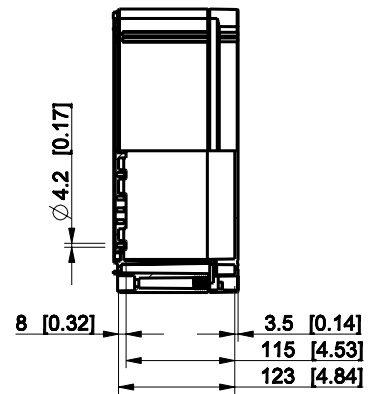

ID	Description	Date	By	Appr.
A				

Dimensions in mm [inches]

Material: ABS	Color: RAL 7035
---------------	-----------------

Supplier:	Tool No:	Weight [kg]: 3.09	Volume:
-----------	----------	-------------------	---------

OABP306013G

Scale	Date	18.12.08
1:8	By	PKos
-	Checked	
-	Ctrl	

Replaces:	
Replaced:	
Drw No:	A
Ref:	Cubo O
Code:	OABP306013G
Sheet No:	

model OABP306013G PART
 drawing CUBO_O_1_DRAWING