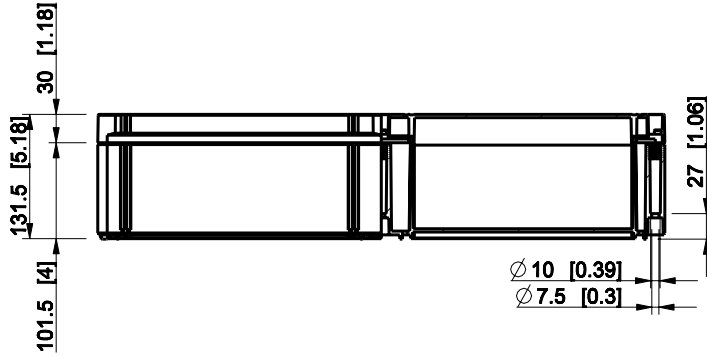

ID	Description	Date	By	Appr.
A				

Dimensions in mm [inches]

Material: ABS	Color: RAL 7035
---------------	-----------------

Supplier:	Tool No:	Weight [kg]: 3.09	Volume:
-----------	----------	-------------------	---------

OABP306013G

Scale	Date	18.12.08
1:8	By	PKos
-	Checked	
-	Ctrl	

Replaces:	
Replaced:	
Drw No:	A
Ref:	Cubo O
Code:	OABP306013G
Sheet No:	

model OABP306013G PART
 drawing CUBO_O_1_DRAWING