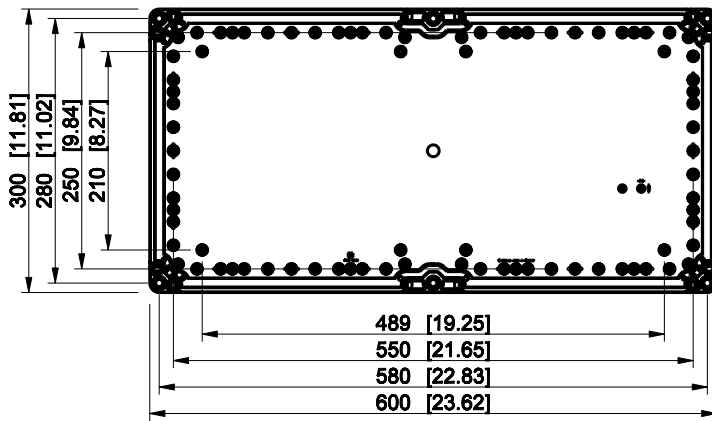

ID	Description	Date	By	Appr.
A				

Dimensions in mm [inches]

Material: ABS	Color: RAL 7035
---------------	-----------------

Supplier:	Tool No:	Weight [kg]: 3.09	Volume:
-----------	----------	-------------------	---------

OABP306013G

Scale	Date	18.12.08
1:8	By	PKos
-	Checked	
-	Ctrl	

Replaces:	
Replaced:	
Drw No:	A
Ref:	Cubo O
Code:	OABP306013G
Sheet No:	

model OABP306013G PART
 drawing CUBO_O_1_DRAWING