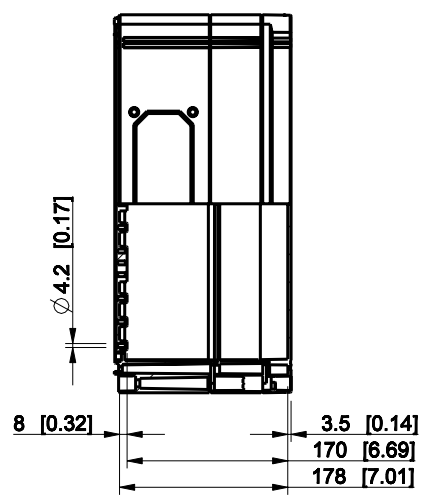

ID	Description	Date	By	Appr.
A				

Dimensions in mm [inches]

Material: Polycarbonate, fiberglass-reinforced	Color: RAL 7035
--	-----------------

Supplier:	Tool No:	Weight [kg]: 4.26	Volume:
-----------	----------	-------------------	---------

CPCF406018T

Scale	Date	29.12.08
1:8	By	PKos
-	Checked	
-	Ctrl	

Replaces:	
Replaced:	
Drw No:	- A
Ref:	Cubo C
Code:	CPCF406018T
Sheet No:	

model CPCF406018T PART
drawing CUBO_C_1.DRAWING