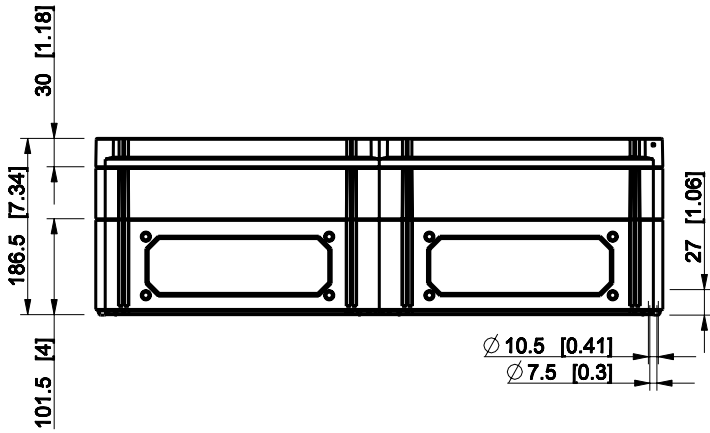

ID	Description	Date	By	Appr.
A				

Dimensions in mm [inches]

Material: Polycarbonate, fiberglass-reinforced	Color: RAL 7035
--	-----------------

Supplier:	Tool No:	Weight [kg]: 4.26	Volume:
-----------	----------	-------------------	---------

CPCF406018T

Scale	Date	29.12.08
1:8	By	PKos
-	Checked	
-	Ctrl	

Replaces:	
Replaced:	
Drw No:	- A
Ref:	Cubo C
Code:	CPCF406018T
Sheet No:	

model CPCF406018T PART
drawing CUBO_C_1.DRAWING