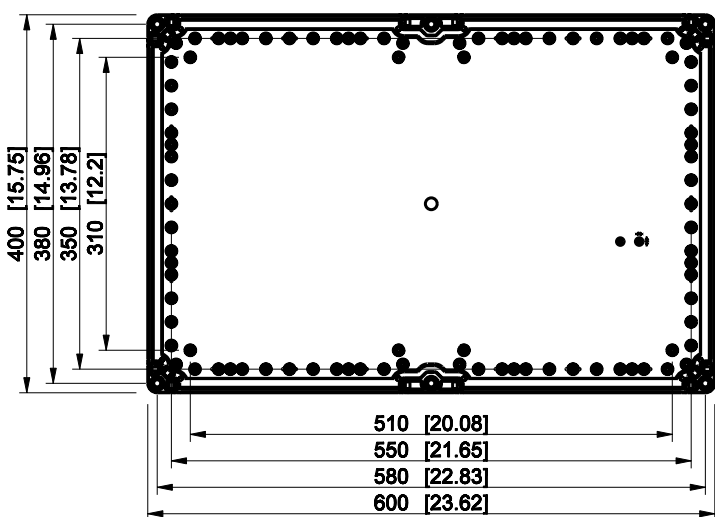

ID	Description	Date	By	Appr.
A				

Dimensions in mm [inches]

Material: Polycarbonate, fiberglass-reinforced	Color: RAL 7035
--	-----------------

Supplier:	Tool No:	Weight [kg]: 4.26	Volume:
-----------	----------	-------------------	---------

CPCF406018T

Scale	Date	29.12.08
1:8	By	PKos
-	Checked	
-	Ctrl	

Replaces:	
Replaced:	
Drw No:	- A
Ref:	Cubo C
Code:	CPCF406018T
Sheet No:	

model CPCF406018T PART
drawing CUBO_C_1.DRAWING