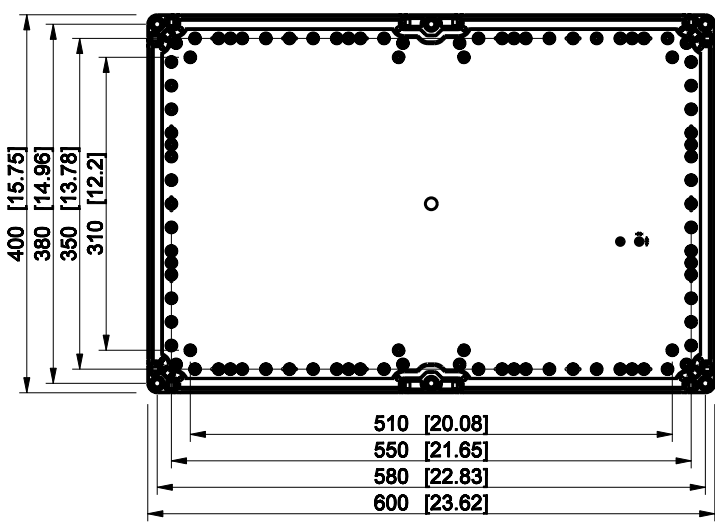

ID	Description	Date	By	Appr.
A				

Dimensions in mm [inches]

Material: Polycarbonate, fiberglass-reinforced	Color: RAL 7035
--	-----------------

Supplier:	Tool No:	Weight [kg]: 3.51	Volume:
-----------	----------	-------------------	---------

CPCF406013T

Scale	Date	29.12.08
1:8	By	PKos
-	Checked	
-	Ctrl	

Replaces:	
Replaced:	
Drw No:	- A
Ref:	Cubo C
Code:	CPCF406013T
Sheet No:	

model CPCF406013T PART
drawing CUBO_C_1.DRAWING