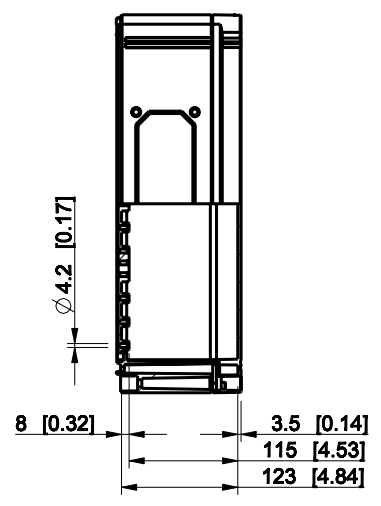

ID	Description	Date	By	Appr.
A				

Dimensions in mm [inches]

Material: Polycarbonate, fiberglass-reinforced	Color: RAL 7035
--	-----------------

Supplier:	Tool No:	Weight [kg]: 3.51	Volume:
-----------	----------	-------------------	---------

CPCF406013T

Scale	Date	29.12.08
1:8	By	PKos
-	Checked	
-	Ctrl	

Replaces:	
Replaced:	
Drw No:	- A
Ref:	Cubo C
Code:	CPCF406013T
Sheet No:	

model CPCF406013T PART
drawing CUBO_C_1.DRAWING