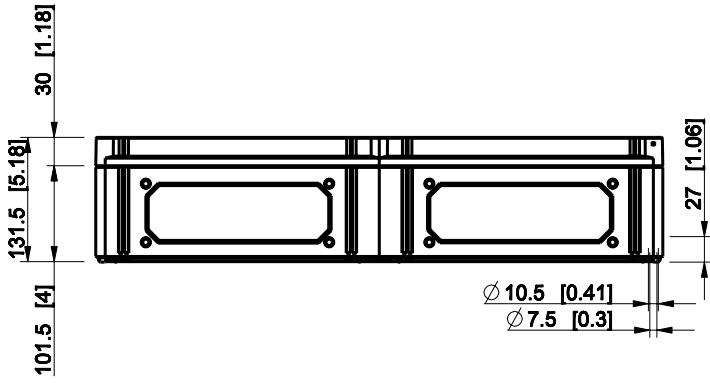

ID	Description	Date	By	Appr.
A				

Dimensions in mm [inches]

Material: Polycarbonate, fiberglass-reinforced	Color: RAL 7035
--	-----------------

Supplier:	Tool No:	Weight [kg]: 3.51	Volume:
-----------	----------	-------------------	---------

CPCF406013T

Scale	Date	29.12.08
1:8	By	PKos
-	Checked	
-	Ctrl	

Replaces:	
Replaced:	
Drw No:	- A
Ref:	Cubo C
Code:	CPCF406013T
Sheet No:	

model CPCF406013T PART
drawing CUBO_C_1.DRAWING