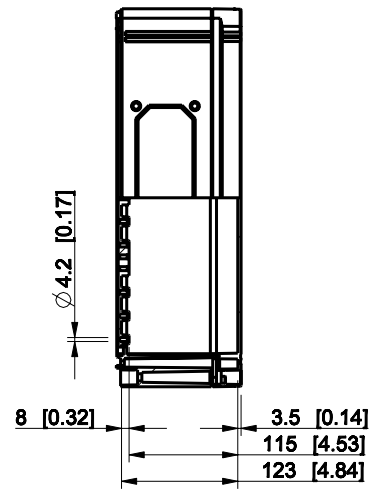

ID	Description	Date	By	Appr.
A				

Dimensions in mm [inches]

Material: Polycarbonate, fiberglass-reinforced	Color: RAL 7035
--	-----------------

Supplier:	Tool No:	Weight [kg]: 3.51	Volume:
-----------	----------	-------------------	---------

CPCF406013G

Scale	Date	29.12.08
1:8	By	PKos
-	Checked	
-	Ctrl	

Replaces:	
Replaced:	
Drw No:	- A
Ref:	Cubo C
Code:	CPCF406013G
Sheet No:	

model CPCF406013G PART
drawing CUBO_C_1.DRAWING