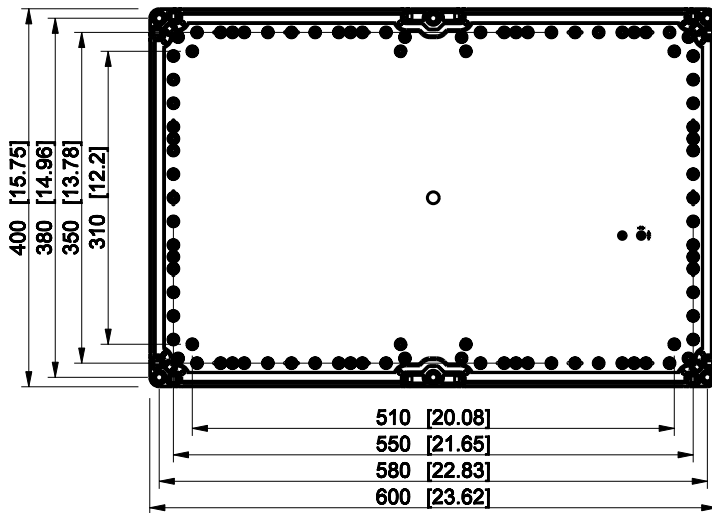

ID	Description	Date	By	Appr.
A				

Dimensions in mm [inches]

Material: Polycarbonate, fiberglass-reinforced	Color: RAL 7035
--	-----------------

Supplier:	Tool No:	Weight [kg]: 3.51	Volume:
-----------	----------	-------------------	---------

CPCF406013G

Scale	Date	29.12.08
1:8	By	PKos
-	Checked	
-	Ctrl	

Replaces:	
Replaced:	
Drw No:	- A
Ref:	Cubo C
Code:	CPCF406013G
Sheet No:	

model CPCF406013G PART
drawing CUBO_C_1.DRAWING