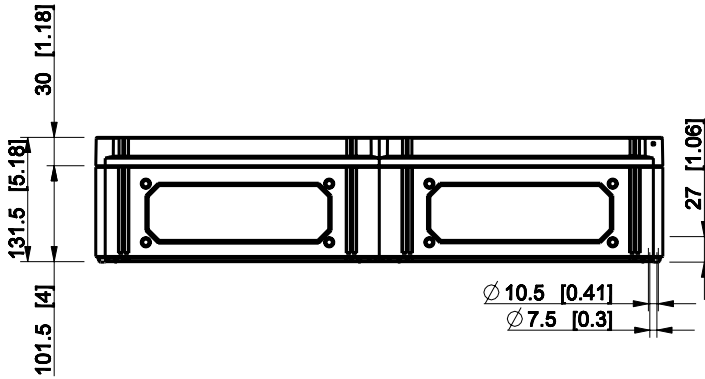

ID	Description	Date	By	Appr.
A				

Dimensions in mm [inches]

Material: Polycarbonate, fiberglass-reinforced	Color: RAL 7035
--	-----------------

Supplier:	Tool No:	Weight [kg]: 3.51	Volume:
-----------	----------	-------------------	---------

CPCF406013G

Scale	Date	29.12.08
1:8	By	PKos
-	Checked	
-	Ctrl	

Replaces:	
Replaced:	
Drw No:	- A
Ref:	Cubo C
Code:	CPCF406013G
Sheet No:	

model CPCF406013G PART
drawing CUBO_C_1.DRAWING