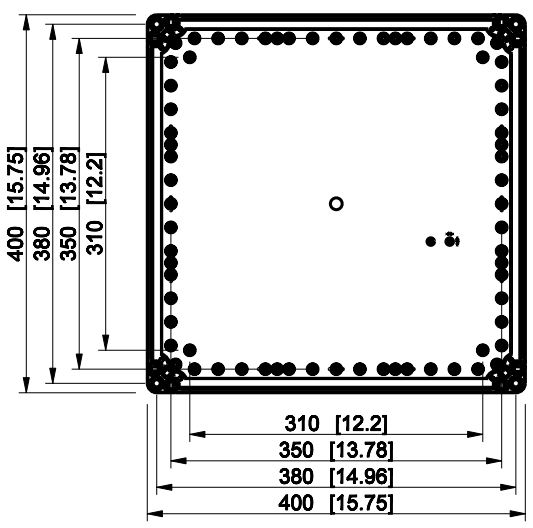

ID	Description	Date	By	Appr.
A				

Dimensions in mm [inches]

Material: Polycarbonate, fiberglass-reinforced	Color: RAL 7035
--	-----------------

Supplier:	Tool No:	Weight [kg]: 2.52	Volume:
-----------	----------	-------------------	---------

CPCF404013G

Scale	Date	29.12.08
1:8	By	PKos
-	Checked	
-	Ctrl	

Replaces:
Replaced:
Drw No: - A
Ref: Cubo C
Code: CPCF404013G
Sheet No:

model CPCF404013G PART
 drawing CUBO_C DRAWING