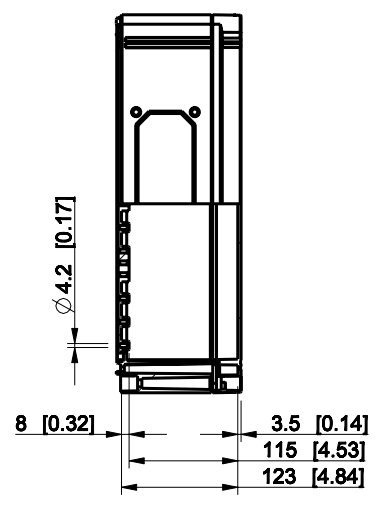

ID	Description	Date	By	Appr.
A				

Dimensions in mm [inches]

Material: Polycarbonate, fiberglass-reinforced	Color: RAL 7035
--	-----------------

Supplier:	Tool No:	Weight [kg]: 2.52	Volume:
-----------	----------	-------------------	---------

CPCF404013G

Scale	Date	29.12.08
1:8	By	PKos
-	Checked	
-	Ctrl	

Replaces:
Replaced:
Drw No: - A
Ref: Cubo C
Code: CPCF404013G
Sheet No:

model CPCF404013G PART
 drawing CUBO_C DRAWING