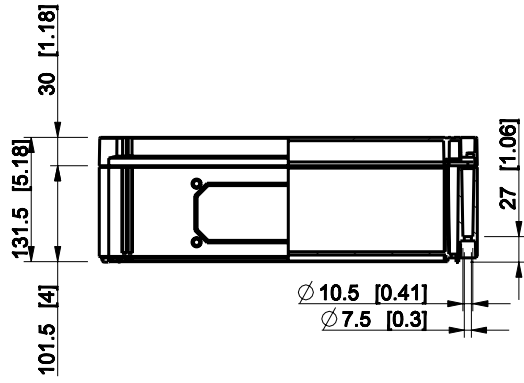

ID	Description	Date	By	Appr.
A				

Dimensions in mm [inches]

Material: Polycarbonate, fiberglass-reinforced	Color: RAL 7035
--	-----------------

Supplier:	Tool No:	Weight [kg]: 2.52	Volume:
-----------	----------	-------------------	---------

CPCF404013G

Scale	Date	29.12.08
1:8	By	PKos
-	Checked	
-	Ctrl	

Replaces:
Replaced:
Drw No: - A
Ref: Cubo C
Code: CPCF404013G
Sheet No:

model CPCF404013G PART
 drawing CUBO_C DRAWING