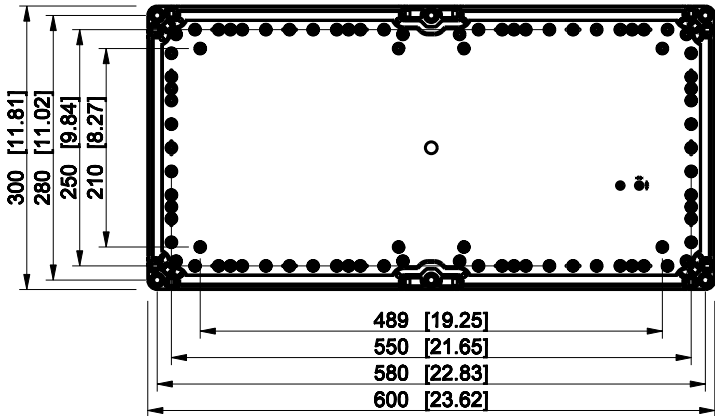

ID	Description	Date	By	Appr.
A				

Dimensions in mm [inches]

Material: Polycarbonate, fiberglass-reinforced	Color: RAL 7035
--	-----------------

Supplier:	Tool No:	Weight [kg]: 3.53	Volume:
-----------	----------	-------------------	---------

CPCF306018G

Scale	Date	29.12.08
1:8	By	PKos
-	Checked	
-	Ctrl	

Replaces:	
Replaced:	
Drw No:	- A
Ref:	Cubo C
Code:	CPCF306018G
Sheet No:	

model CPCF306018G PART
 drawing CUBO_C_1.DRAWING