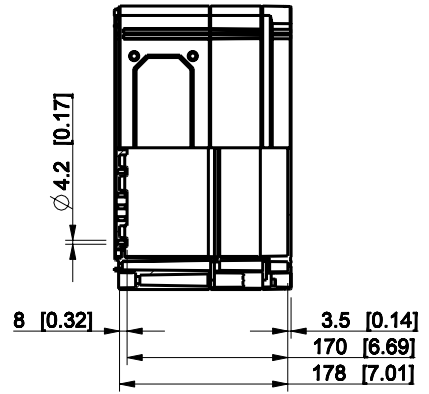

ID	Description	Date	By	Appr.
A				

Dimensions in mm [inches]

Material: Polycarbonate, fiberglass-reinforced	Color: RAL 7035
--	-----------------

Supplier:	Tool No:	Weight [kg]: 3.53	Volume:
-----------	----------	-------------------	---------

CPCF306018G

Scale	Date	29.12.08
1:8	By	PKos
-	Checked	
-	Ctrl	

Replaces:	
Replaced:	
Drw No:	- A
Ref:	Cubo C
Code:	CPCF306018G
Sheet No:	

model CPCF306018G PART
 drawing CUBO_C_1.DRAWING