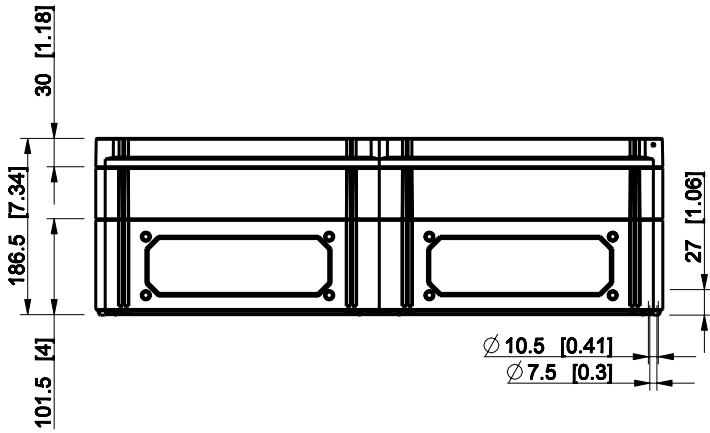

ID	Description	Date	By	Appr.
A				

Dimensions in mm [inches]

Material: Polycarbonate, fiberglass-reinforced	Color: RAL 7035
--	-----------------

Supplier:	Tool No:	Weight [kg]: 3.53	Volume:
-----------	----------	-------------------	---------

CPCF306018G

Scale	Date	29.12.08
1:8	By	PKos
-	Checked	
-	Ctrl	

Replaces:	
Replaced:	
Drw No:	- A
Ref:	Cubo C
Code:	CPCF306018G
Sheet No:	

model CPCF306018G PART
 drawing CUBO_C_1.DRAWING