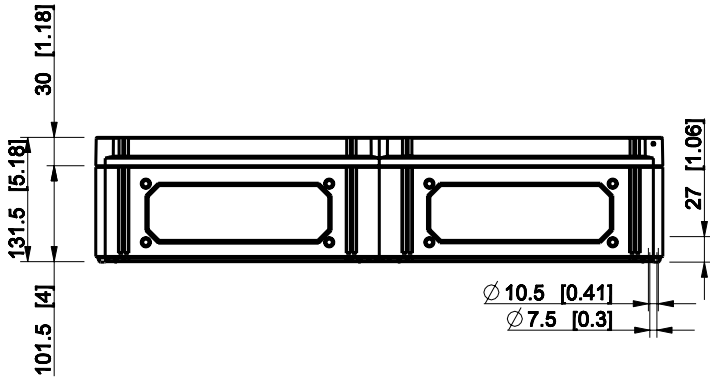

ID	Description	Date	By	Appr.
A				

Dimensions in mm [inches]

Material: Polycarbonate, fiberglass-reinforced Color: RAL 7035

Supplier: Tool No: Weight [kg]: 2.85 Volume:

model CPCF306013G PART drawing CUBO_C_1_DRAWING			<h1>CPCF306013G</h1>	Replaces:	
				Replaced:	
	Scale	Date		29.12.08	Drw No: - A
	1:8	By		PKos	Ref: Cubo C
	-	Checked			Code: CPCF306013G
-	Ctrl		Sheet No:		