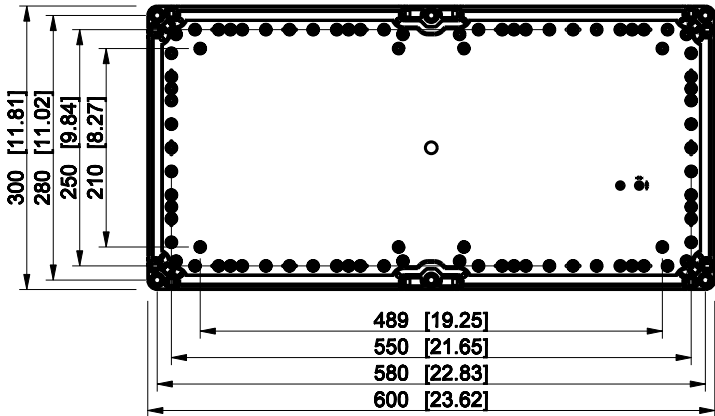

ID	Description	Date	By	Appr.
A				

Dimensions in mm [inches]

Material: Polycarbonate, fiberglass-reinforced Color: RAL 7035

Supplier: Tool No: Weight [kg]: 2.85 Volume:

model CPCF306013G PART drawing CUBO_C_1_DRAWING			<h1>CPCF306013G</h1>	Replaces:	
				Replaced:	
	Scale	Date		29.12.08	Drw No: - A
	1:8	By		PKos	Ref: Cubo C
	-	Checked			Code: CPCF306013G
-	Ctrl		Sheet No:		