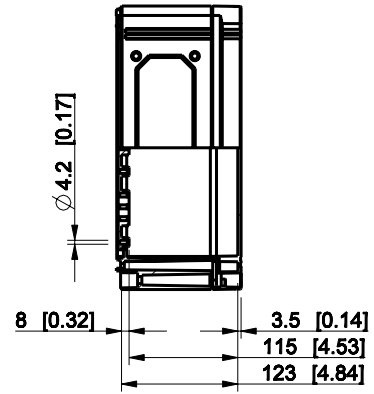

ID	Description	Date	By	Appr.
A				

Dimensions in mm [inches]

Material: Polycarbonate, fiberglass-reinforced Color: RAL 7035

Supplier: Tool No: Weight [kg]: 2.85 Volume:

model CPCF306013G PART drawing CUBO_C_1_DRAWING			<h1>CPCF306013G</h1>	Replaces:	
				Replaced:	
	Scale	Date		29.12.08	Drw No: - A
	1:8	By		PKos	Ref: Cubo C
	-	Checked			Code: CPCF306013G
-	Ctrl		Sheet No:		