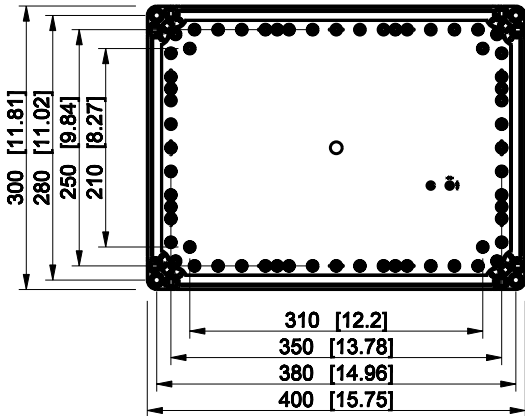

ID	Description	Date	By	Appr.
A				

Dimensions in mm [inches]

Material: Polycarbonate, fiberglass-reinforced	Color: RAL 7035
--	-----------------

Supplier:	Tool No:	Weight [kg]: 2.54	Volume:
-----------	----------	-------------------	---------

CPCF304018G

Scale	Date	29.12.08
1:8	By	PKos
-	Checked	
-	Ctrl	

Replaces:	
Replaced:	
Drw No:	- A
Ref:	Cubo C
Code:	CPCF304018G
Sheet No:	

model CPCF304018G PART
 drawing CUBO_C DRAWING