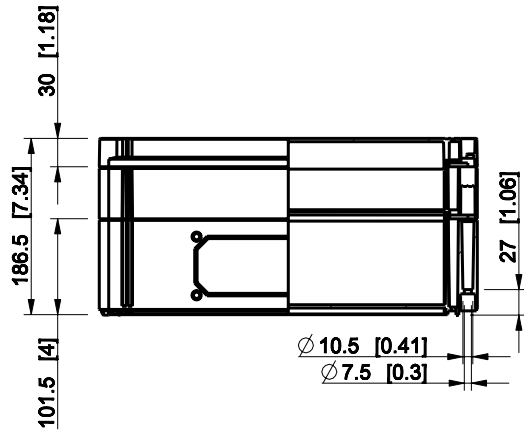

ID	Description	Date	By	Appr.
A				

Dimensions in mm [inches]

Material: Polycarbonate, fiberglass-reinforced	Color: RAL 7035
--	-----------------

Supplier:	Tool No:	Weight [kg]: 2.54	Volume:
-----------	----------	-------------------	---------

CPCF304018G

Scale	Date	29.12.08
1:8	By	PKos
-	Checked	
-	Ctrl	

Replaces:	
Replaced:	
Drw No:	- A
Ref:	Cubo C
Code:	CPCF304018G
Sheet No:	

model CPCF304018G PART
 drawing CUBO_C DRAWING