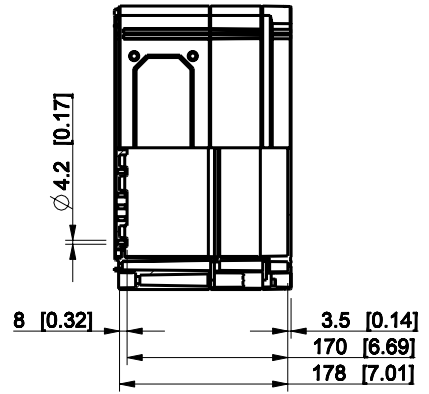

ID	Description	Date	By	Appr.
A				

Dimensions in mm [inches]

Material: Polycarbonate, fiberglass-reinforced	Color: RAL 7035
--	-----------------

Supplier:	Tool No:	Weight [kg]: 2.54	Volume:
-----------	----------	-------------------	---------

CPCF304018G

Scale	Date	29.12.08
1:8	By	PKos
-	Checked	
-	Ctrl	

Replaces:	
Replaced:	
Drw No:	- A
Ref:	Cubo C
Code:	CPCF304018G
Sheet No:	

model CPCF304018G PART
 drawing CUBO_C DRAWING