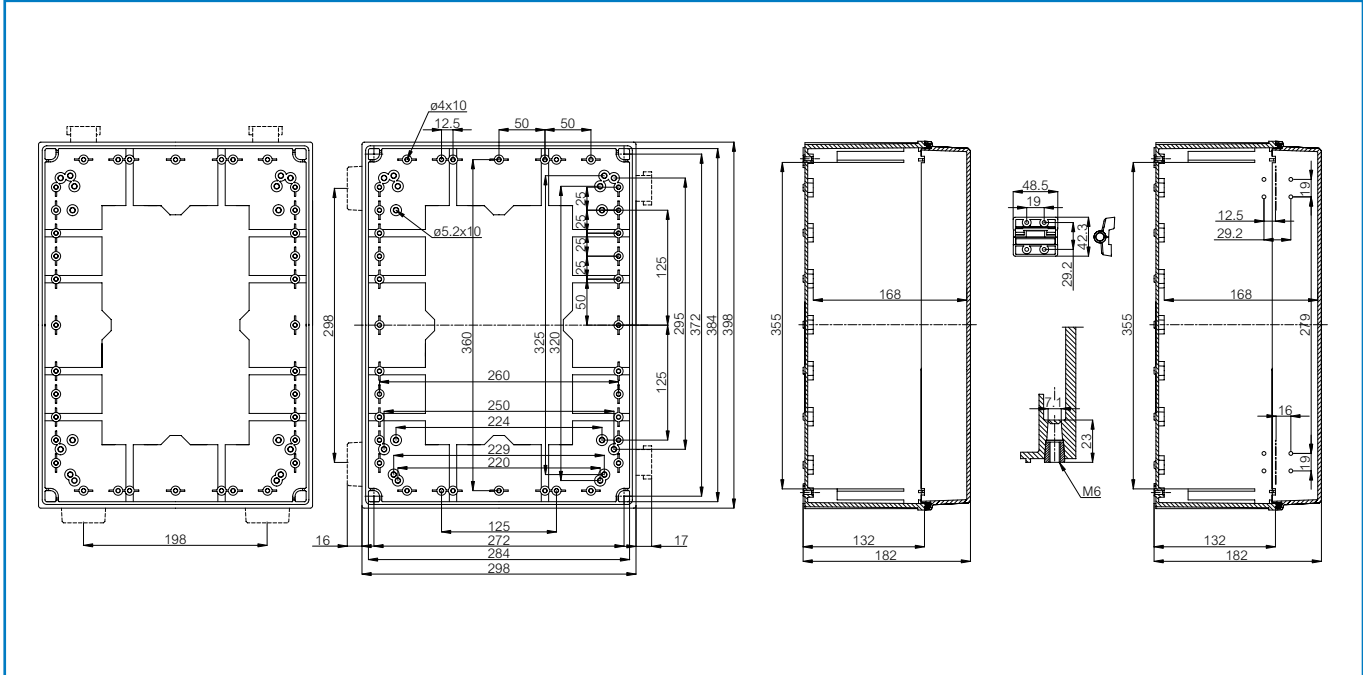

Sample photo

Order symbol: CAB PC 304018 T
Product nbr: 8113051

Description: Cabinet, PC
Remarks: Latches on the short side, smooth

EAN: 6418074020239
EI. number:
 Finland 3424166
 Denmark 8212020430
 Italy 7822035
 Sweden 2539947

Including: Cabinet base, door with EPDM gasket, latches, screws for mounting plate/DIN-rail and corner plugs.

Dimensions:		L	W	H	Rating:
mm:		300	400	180	Ingress Protection (EN 60529): IP 65
inch:		11.8	15.7	7.1	Impact Resistance (EN 50102): IK 08
Materials:					
Material:		PC			
Base colour:		RAL 7035			
Cover colour:		Smoked grey			
Gasket material:		EPDM			
Temperatures:					
Short term:		-40 ... 120 °C			
Continuous:		-40 ... 80 °C			
Short term:		-40 ... 250 °F			
Continuous:		-40 ... 175 °F			
Accessories:					
EKIV 43		Mounting plate			
EKIV 27		DIN-35 Mounting rail			
EKIV 37		DIN-35 Mounting rail			
FP A 43		Swing-out door, aluminium			
FP 43		Front plate			
FP 12x2-43		Front Plate			
FP 12x3-43		Front Plate			
DRF 43/44		DIN rail frame set			
Certificates:					
		Germanischer Lloyd (GL)			
		Underwriters Laboratories			
		Fimko			
		Lloyds Register of Shipping (LR)			
		Europe EN 50298 1998			
		UL Canada			
		Gost R			
		Electrical insulation: Totally insulated			
		Halogen free (DIN/VDE 0472, Part 815): Yes			
		UV resistance: UL 508			
		Flammability Rating (UL 746 C 5): UL 94 5V			
		Glow Wire Test (IEC 695-2-1) °C: 960			
		UL Type: UL TYPE 1, 4, 4X, 12, 13			