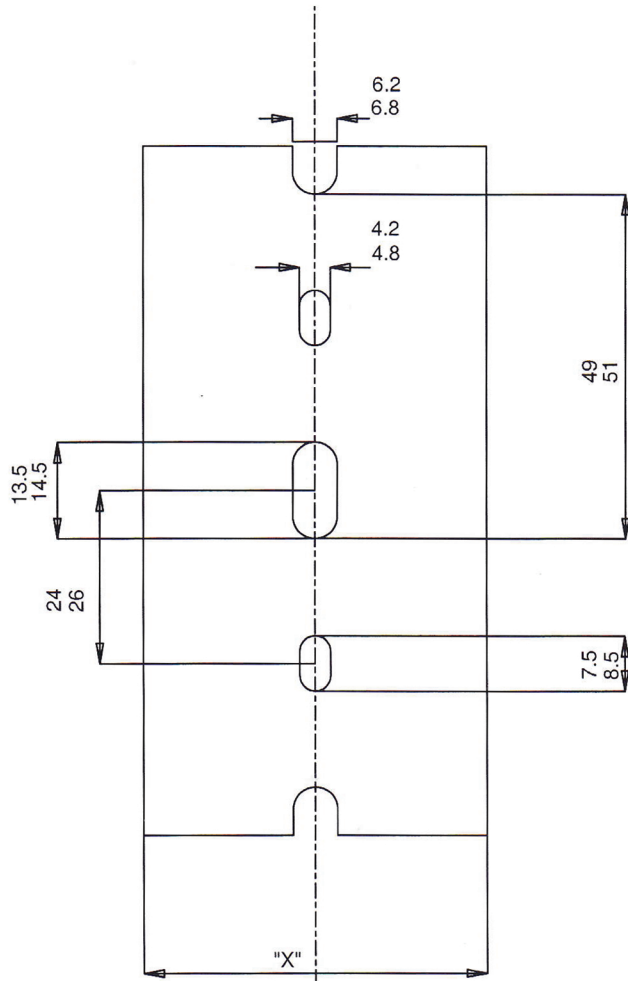

BETADUCT BASE SLOT INFORMATION