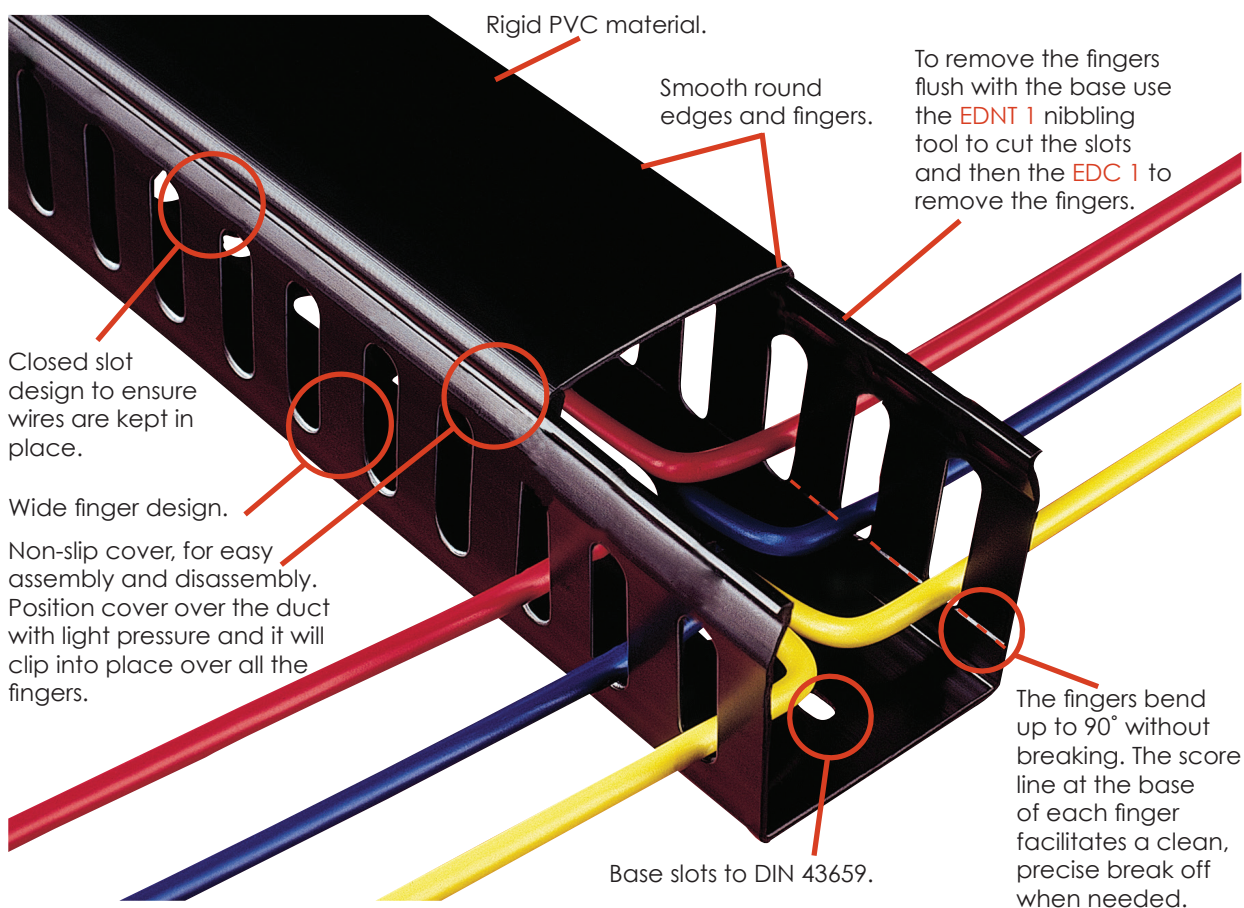

PRODUCT FEATURES & BENEFITS

DON'T FORGET TO HAVE A LOOK AT OUR COMPLETE RANGE OF BETADUCT TOOLS.