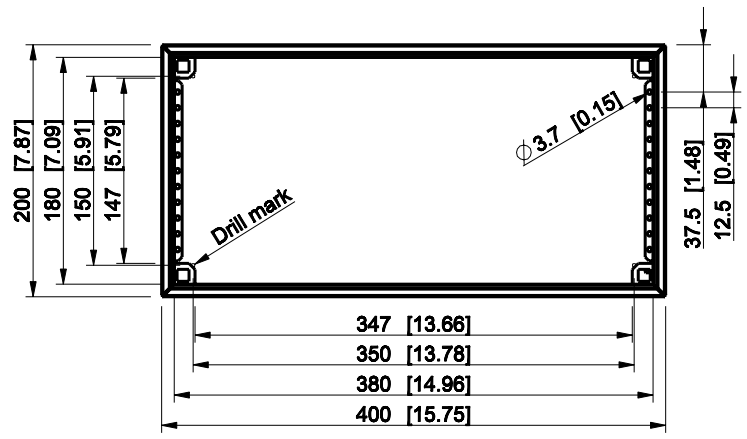

ID	Description	Date	By	Appr.
A				

Dimensions in mm [inches]

Material: Stainless steel, AISI 304	Color:
--	--------

Supplier:	Tool No:	Weight [kg]: 2.86	Volume:
-----------	----------	--------------------------	---------

ENSTO
ENSTO CONTROL OY

FSUP402008

Scale	Date	05.12.08
1:6	By	VLe
-	Checked	
-	Ctrl	

Replaces:	
Replaced:	
Drw No:	A
Ref:	Cubo F
Code:	FSUP402008
Sheet No:	

model FSUP402008 PART
 drawing FSUP DRAWING