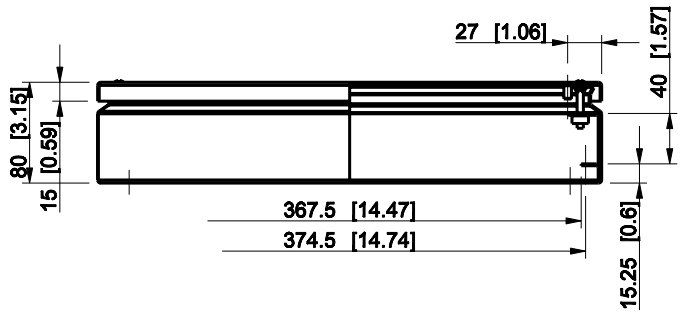

ID	Description	Date	By	Appr.
A				

Dimensions in mm [inches]

Material: Stainless steel, AISI 304	Color:
--	--------

Supplier:	Tool No:	Weight [kg]: 2.86	Volume:
-----------	----------	--------------------------	---------

ENSTO
ENSTO CONTROL OY

FSUP402008

Scale	Date	05.12.08
1:6	By	VLe
-	Checked	
-	Ctrl	

Replaces:	
Replaced:	
Drw No:	A
Ref:	Cubo F
Code:	FSUP402008
Sheet No:	

model FSUP402008 PART
 drawing FSUP DRAWING