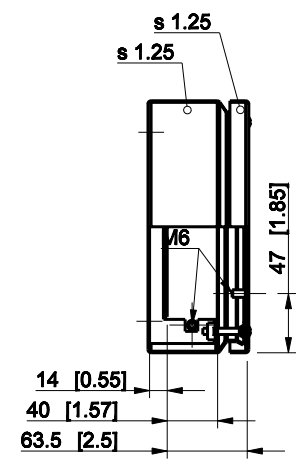

ID	Description	Date	By	Appr.
A				

Dimensions in mm [inches]

Material: Stainless steel, AISI 304	Color:
--	--------

Supplier:	Tool No:	Weight [kg]: 2.86	Volume:
-----------	----------	--------------------------	---------

ENSTO
ENSTO CONTROL OY

FSUP402008

Scale	Date	05.12.08
1:6	By	VLe
-	Checked	
-	Ctrl	

Replaces:	
Replaced:	
Drw No:	A
Ref:	Cubo F
Code:	FSUP402008
Sheet No:	

model FSUP402008 PART
 drawing FSUP DRAWING