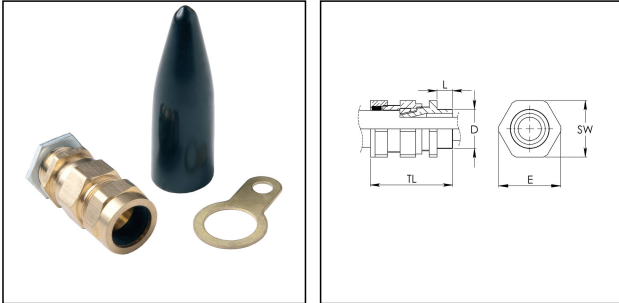

CW 50S

CW Pack Economy, brass gland and locknut, shroud

Products may differ in size, colour and appearance to those shown. If you require further information or customisation, please contact us directly.

Material	Brass
Material shrouds	PVC
Packing unit	1
Temp. range min	-20 °C
Temp. range max	80 °C
Protection class	IP66
Thread type	M
Ø Connection thread D	50
Lead	1,5
Length screw-in thread L	15 mm
Ø cable diameter min	39,5 mm
Ø cable diameter max	45 mm
Ø cable below cable shield max	-42,2 mm
Key width SW	63 mm
Collar diameter (E)	70 mm
Total length TL	70 mm
Type	CW 50S
WISKA-Order no.	50108802