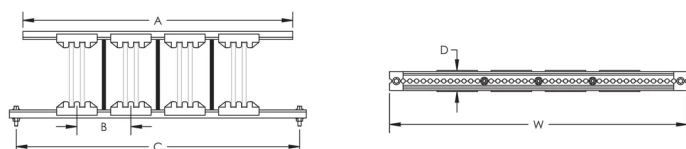

Catalog Number	Article Number	Busbars per Phase	BusbarWidth	Busbar Thickness	Depth (D)	Width (W)
CABS2-10TN-400	549320	1 - 2	30 - 120 mm	10 mm	39 mm	350 mm
CABS2-10TN-600	549270	1 - 2	30 - 120 mm	10 mm	39 mm	550 mm

Table 2/2

Catalog Number	Article Number	A	B	C	Unit Weight
CABS4-5TN-400	549310	300 mm	75 mm	325 mm	0.8 kg
CABS4-5TN-600	549260	500 mm	75 - 125 mm	525 mm	0.84 kg
CABS2-10TN-400	549320	300 mm	75 mm	325 mm	0.77 kg
CABS2-10TN-600	549270	500 mm	75 - 125 mm	525 mm	0.81 kg

DIAGRAMS

WARNING

nVent products shall be installed and used only as indicated in nVent's product instruction sheets and training materials. Instruction sheets are available at www.nvent.com and from your nVent customer service representative. Improper installation, misuse, misapplication or other failure to completely follow nVent's instructions and warnings may cause product malfunction, property damage, serious bodily injury and death and/or void your warranty.

North America

+1.800.753.9221
Option 1 – Customer Care
Option 2 – Technical Support

Europe

Netherlands:
+31 800-0200135
France:
+33 800 901 793

Europe

Germany:
800 1890272
Other Countries:
+31 13 5835404