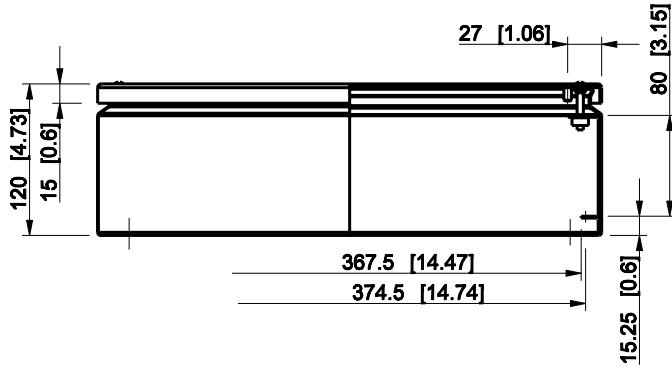

ID	Description	Date	By	Appr.
A				

Dimensions in mm [inches]

Material: Mild steel, polyester painted	Color: RAL 7035
---	-----------------

Supplier:	Tool No:	Weight [kg]: 3.54	Volume: -
-----------	----------	-------------------	-----------

ENSTO
ENSTO CONTROL OY

FFUP402012A

Scale	Date	28.11.08
1:6	By	VLe
-	Checked	
-	Ctrl	

Replaces:	
Replaced:	
Drw No:	A
Ref:	Cubo F
Code:	FFUP402012A
Sheet No:	

model FFUP402012A PART

drawing FFUP DRAWING