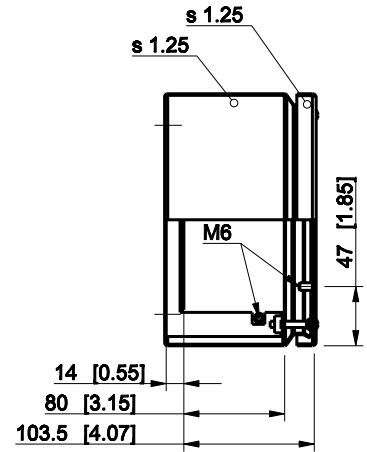

ID	Description	Date	By	Appr.
A				

Dimensions in mm [inches]

Material: Mild steel, polyester painted	Color: RAL 7035
---	-----------------

Supplier:	Tool No:	Weight [kg]: 3.54	Volume: -
-----------	----------	-------------------	-----------

ENSTO
ENSTO CONTROL OY

FFUP402012A

Scale	Date	28.11.08
1:6	By	VLe
-	Checked	
-	Ctrl	

Replaces:	
Replaced:	
Drw No:	A
Ref:	Cubo F
Code:	FFUP402012A
Sheet No:	

model FFUP402012A PART

drawing FFUP DRAWING