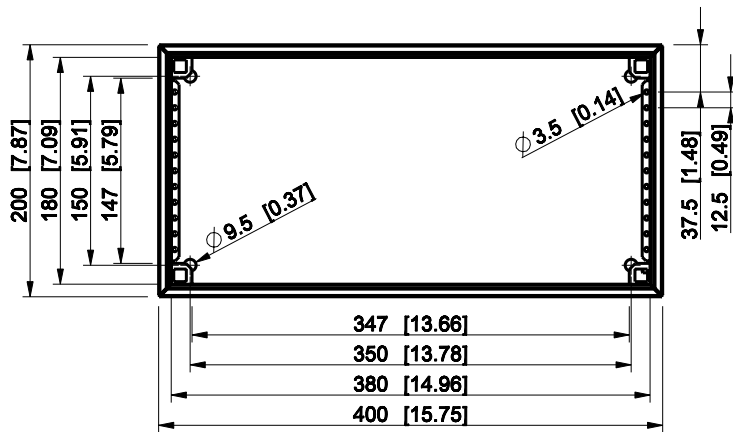

ID	Description	Date	By	Appr.
A				

Dimensions in mm [inches]

Material: Mild steel, polyester painted	Color: RAL 7035
---	-----------------

Supplier:	Tool No:	Weight [kg]: 3.54	Volume: -
-----------	----------	-------------------	-----------

ENSTO
ENSTO CONTROL OY

FFUP402012A

Scale	Date	28.11.08
1:6	By	VLe
-	Checked	
-	Ctrl	

Replaces:	
Replaced:	
Drw No:	A
Ref:	Cubo F
Code:	FFUP402012A
Sheet No:	

model FFUP402012A PART

drawing FFUP DRAWING