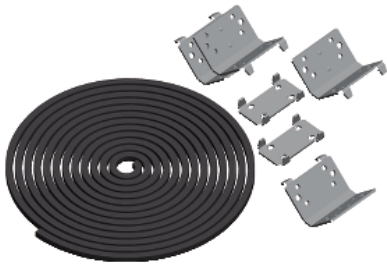

Product datasheet

Specifications

Spacial SF standard coupling kit - IP55 - coupling side-by-side or depthwise

Local distributor code: 1917697 NSYSFBK

Main

Range	Spacial
Accessory / separate part category	Coupling accessory
Product or component type	Coupling kit
Anwendung	Multi-purpose
Mounting location	Side coupling of 2 enclosures Depthwise coupling of 2 enclosures
Range compatibility	Spacial SF suitable enclosure
Device composition	2 flat connector 4 bracket fixing elements sealing gasket
Quantity per set	Set of 1

Complementary

Material	Sealing gasket: EPDM Bracket: steel Flat connector: steel
Surface finish	Zinc coated
Fixing mode	By screws - screw type M6 self tapping
Height	65 mm
Width	340 mm
Depth	365 mm
IP degree of protection	IP55
Mounting diameter	0 mm