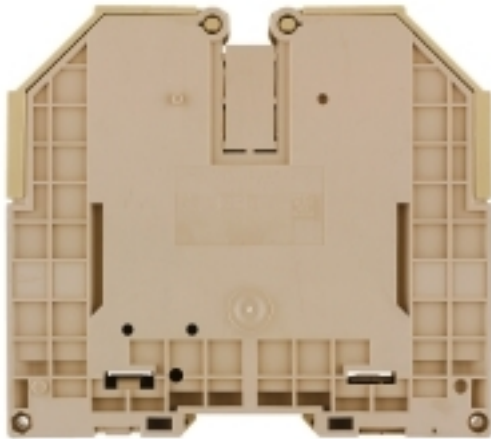

W-Series
WDU 70/95

Weidmüller Interface GmbH & Co. KG
Klingenbergstraße 16
D-32758 Detmold
Germany
Fon: +49 5231 1429-0
Fax: +49 5231 14292083
www.weidmueller.com

Klippon® Connect with clamping yoke Technology

The high reliability and variety of designs of the terminal blocks with clamping yoke connections make planning easier and optimises operational safety. Klippon® Connect provides a proven response to a range of different requirements.

General ordering data

Type	WDU 70/95
Order No.	1024600000
Version	Feed-through terminal, Screw connection, 95 mm², 1000 V, 232 A, Dark Beige
GTIN (EAN)	4008190105990
Qty.	10 pc(s).